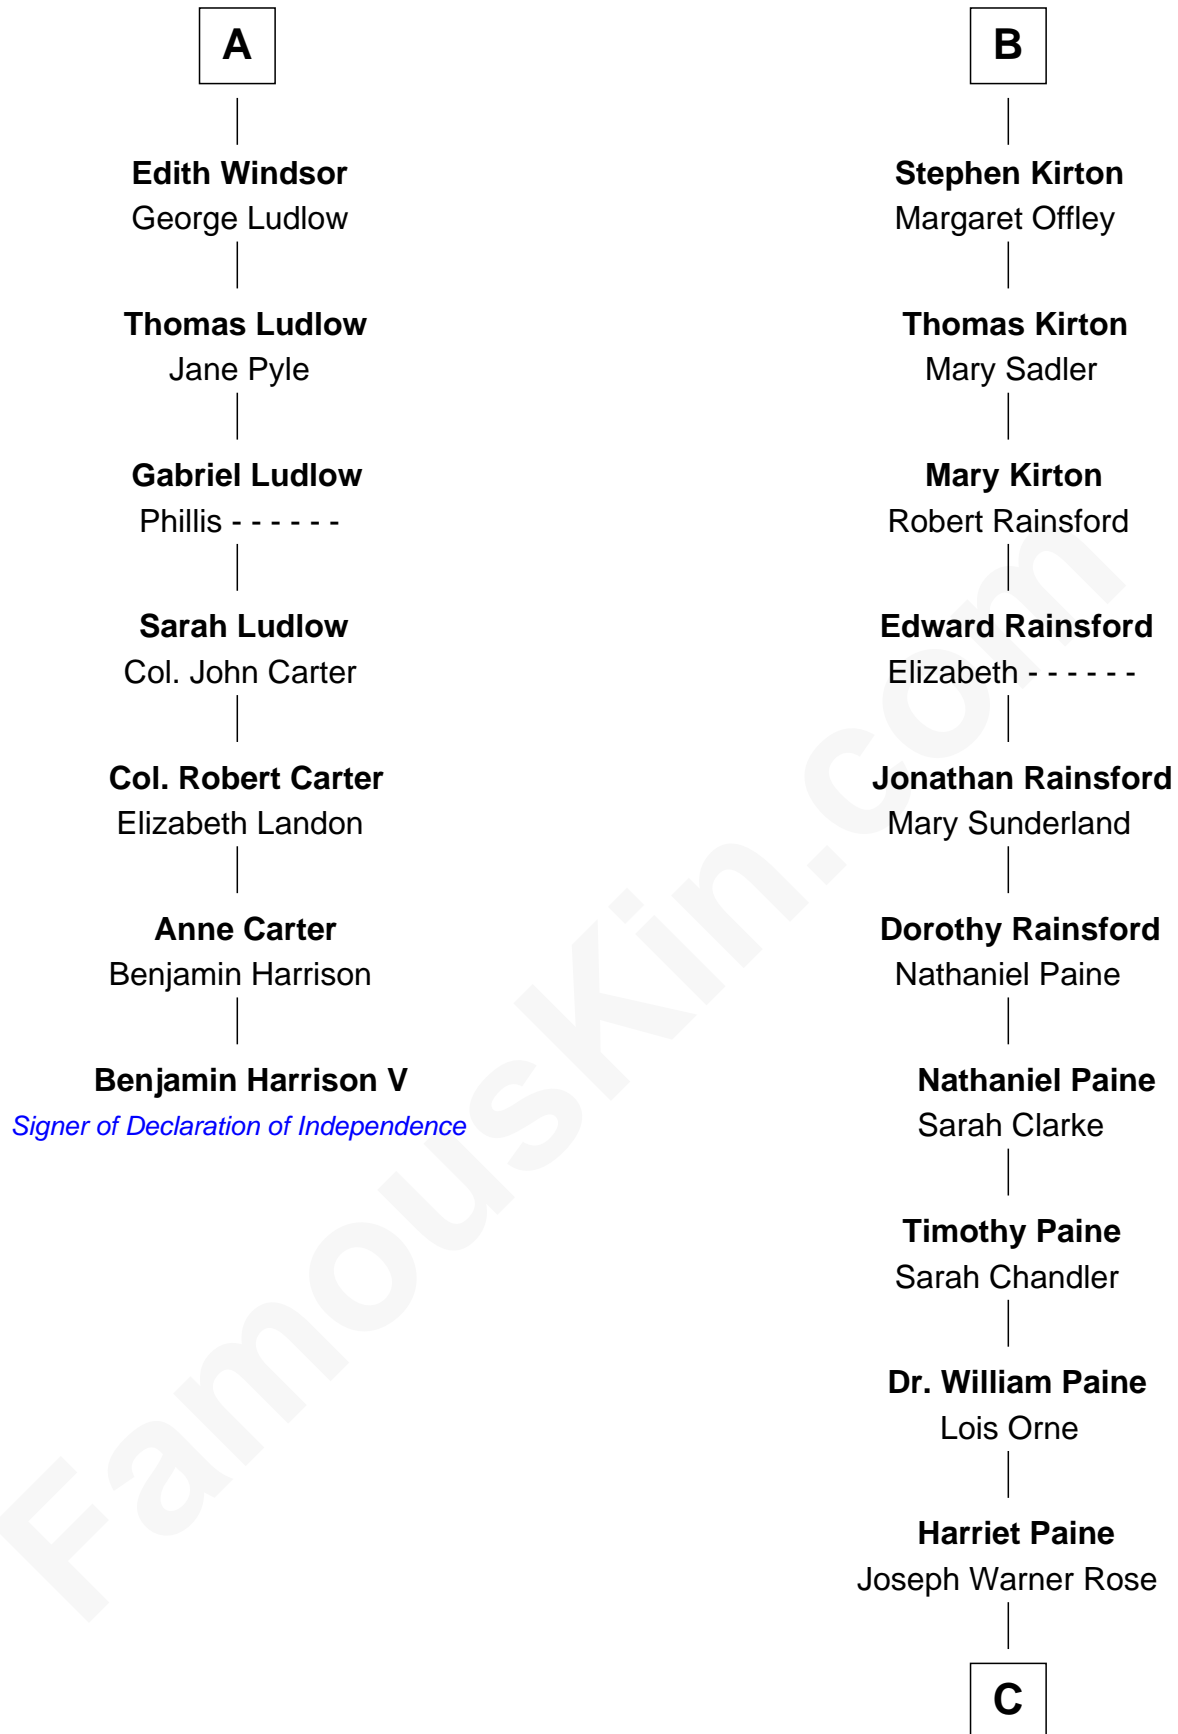

FamousKin.com

Relationship Chart of

Benjamin Harrison V

Signer of the Declaration of Independence

13th cousin 6 times removed of

Alice (Lee) Roosevelt

First Wife of President Theodore Roosevelt

Sir Hugh de Courtenay

Agnes de St. John

C

—
Harriet Paine Rose

John Clarke Lee

—
George Cabot Lee

Caroline Watts Haskell

—
Alice (Lee) Roosevelt

Wife of President Theodore Roosevelt

FamousKin.com