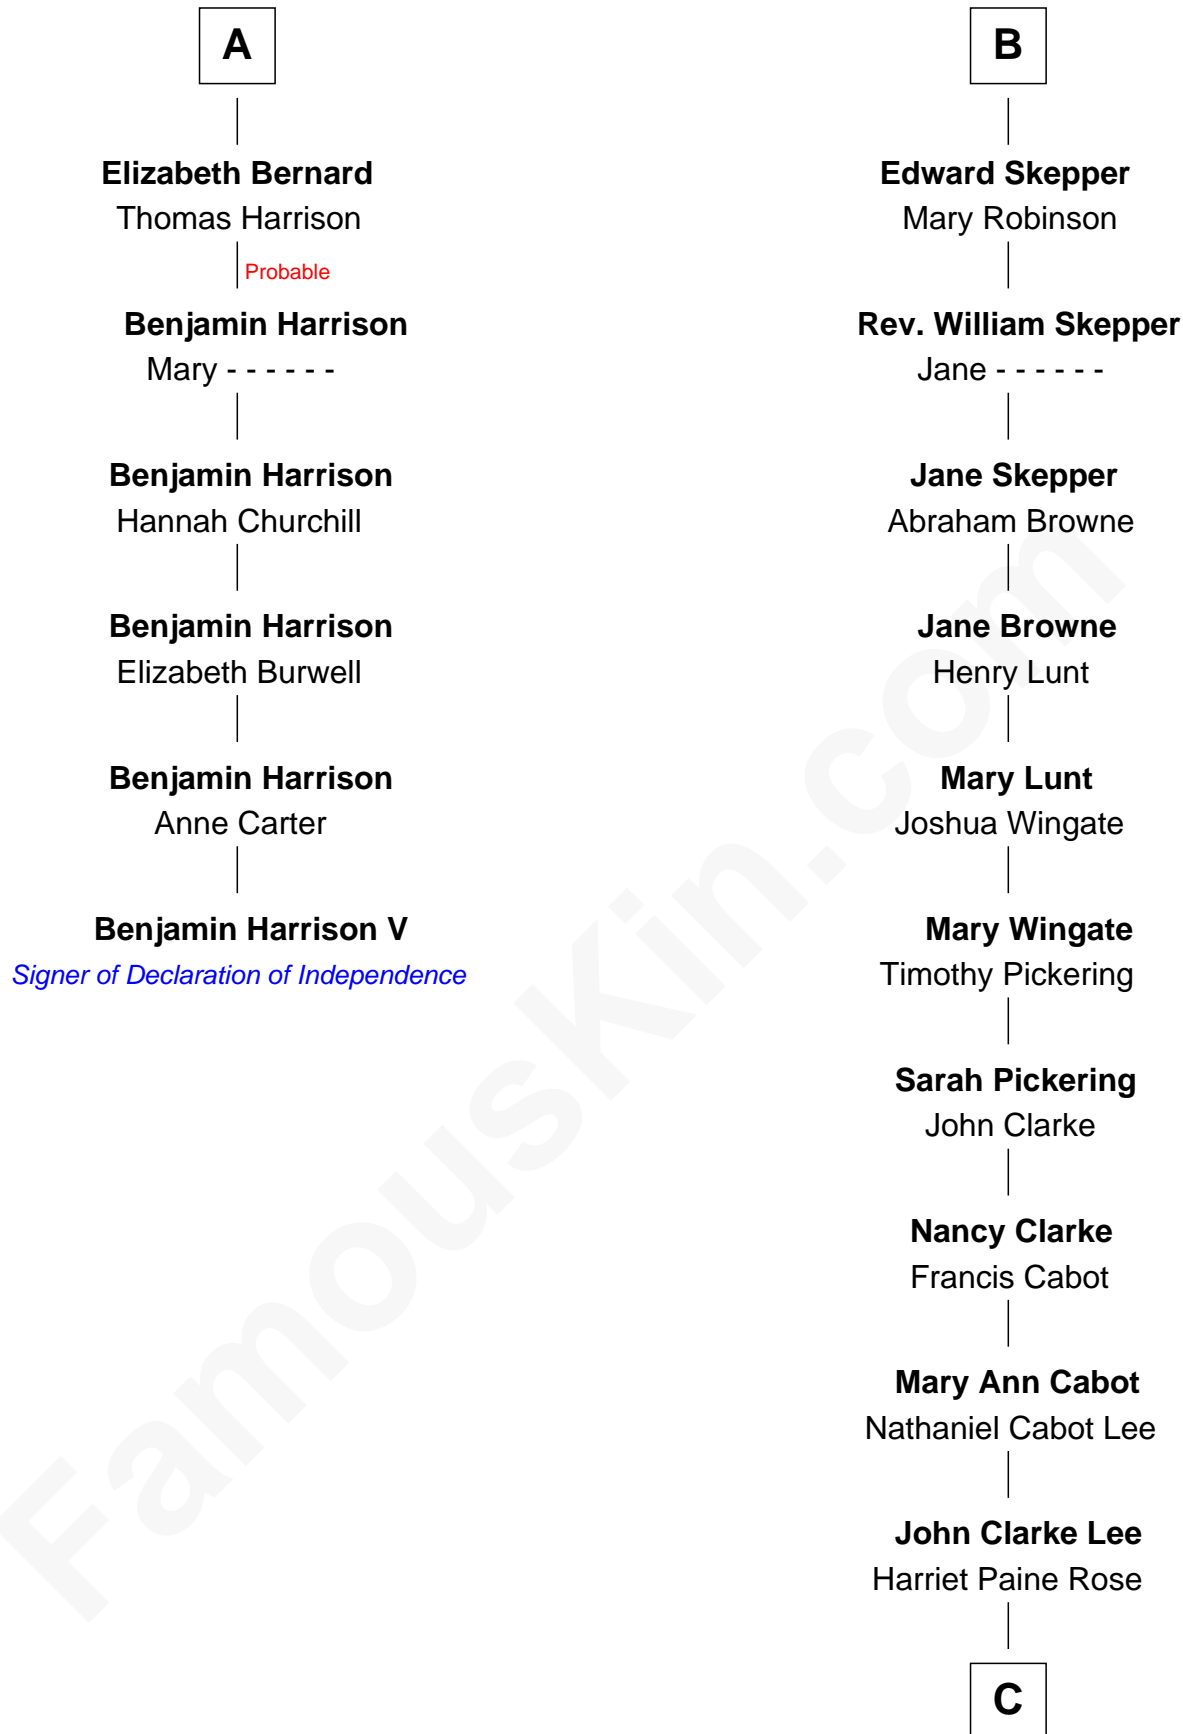

FamousKin.com

Relationship Chart of

Benjamin Harrison V

Signer of the Declaration of Independence

12th cousin 6 times removed of

Alice (Lee) Roosevelt

First Wife of President Theodore Roosevelt

C

George Cabot Lee
Caroline Watts Haskell

Alice (Lee) Roosevelt
Wife of President Theodore Roosevelt

FamousKin.com