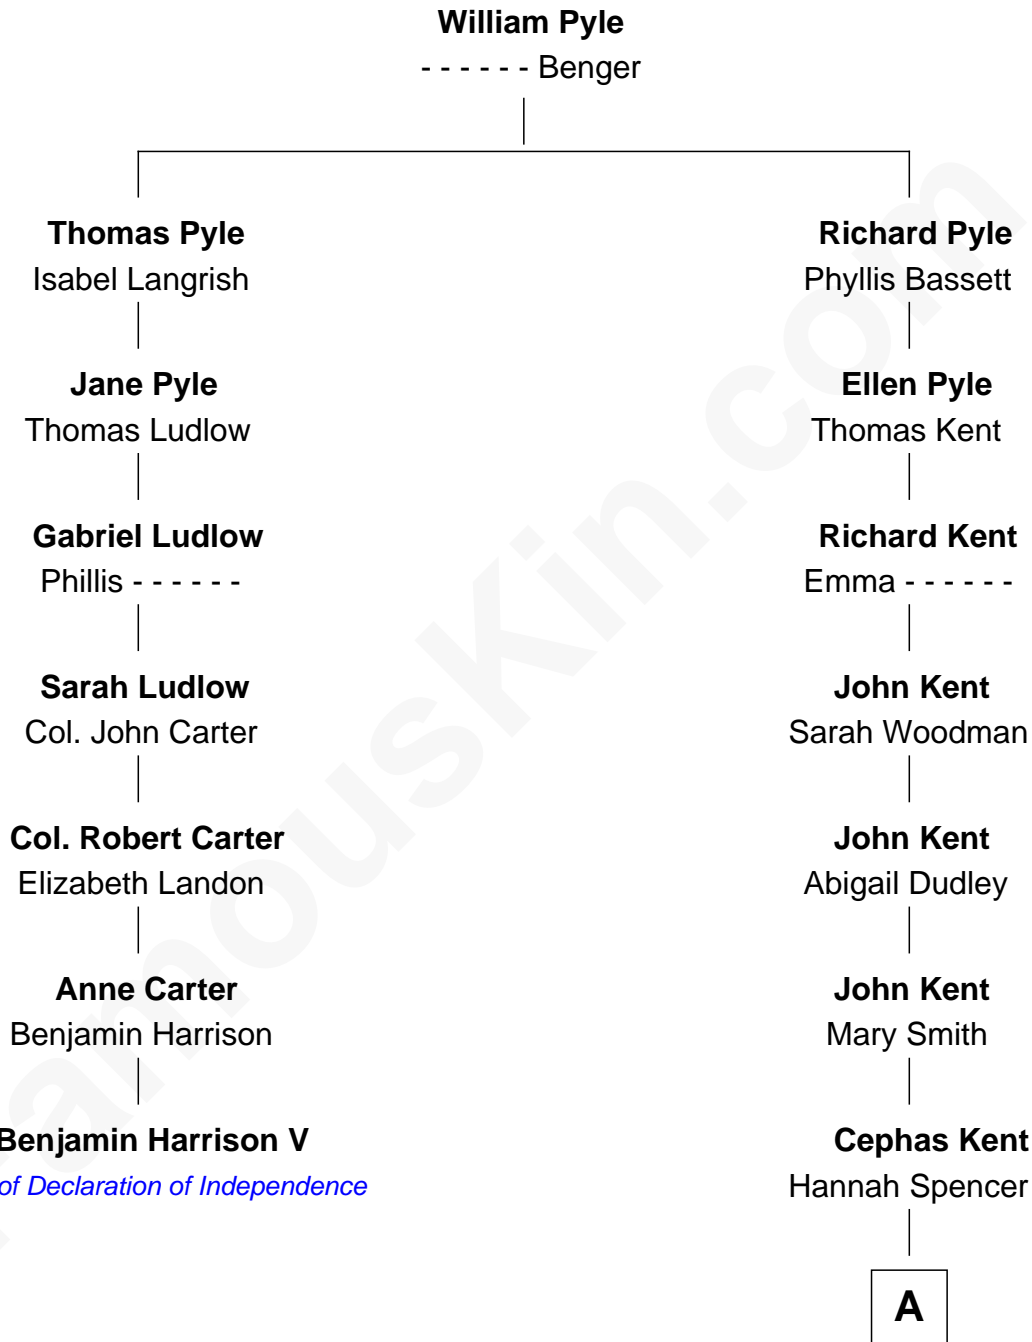

FamousKin.com

Relationship Chart of Benjamin Harrison V

Signer of the Declaration of Independence

6th cousin 7 times removed of

Brewster H. Shaw

NASA Astronaut

A

—
Cephas Kent

Lydia Sheldon

—
Beulah Kent

Almer Welch

—
Jane Albina Welch

Lorenzo Webber

—
Sophia Webber

Charles Burton Pomeroy

—
Adelle Pomeroy

John Thomas Shaw

—
Brewster Hopkinson Shaw

Leone Marguerite Lee

—
Brewster H. Shaw

NASA Astronaut