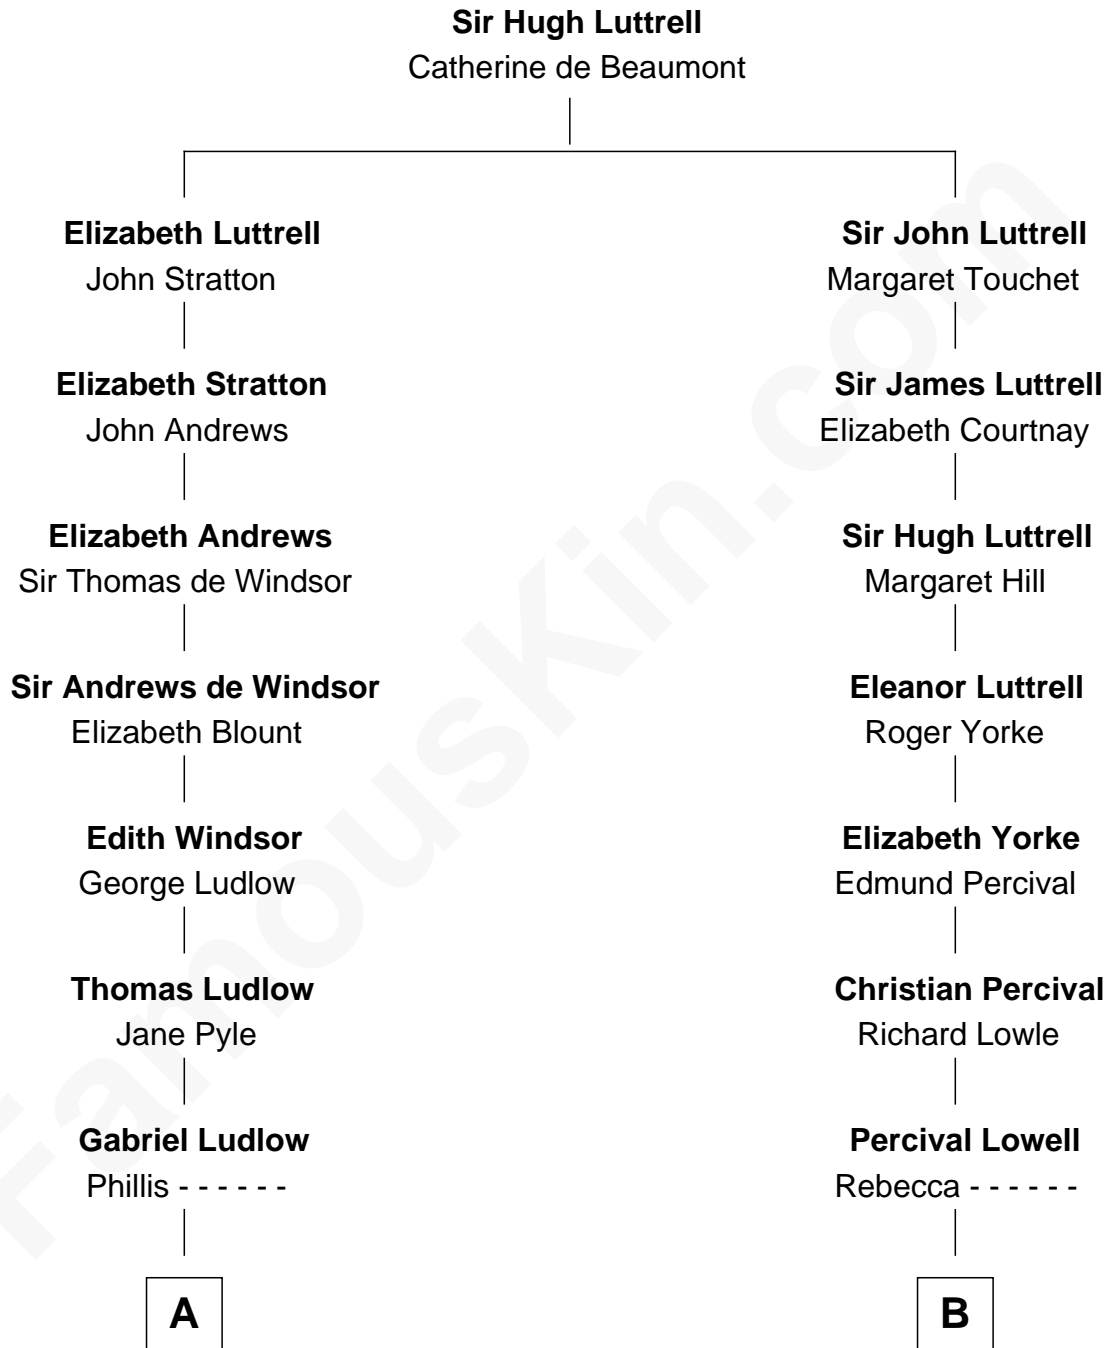

FamousKin.com

Relationship Chart of

Benjamin Harrison V

Signer of the Declaration of Independence

10th cousin 8 times removed of

Bill Weld

68th Governor of Massachusetts

C

|
Mary Blake Nichols

David Weld

|
Bill Weld

68th Governor of Massachusetts

FamousKin.com