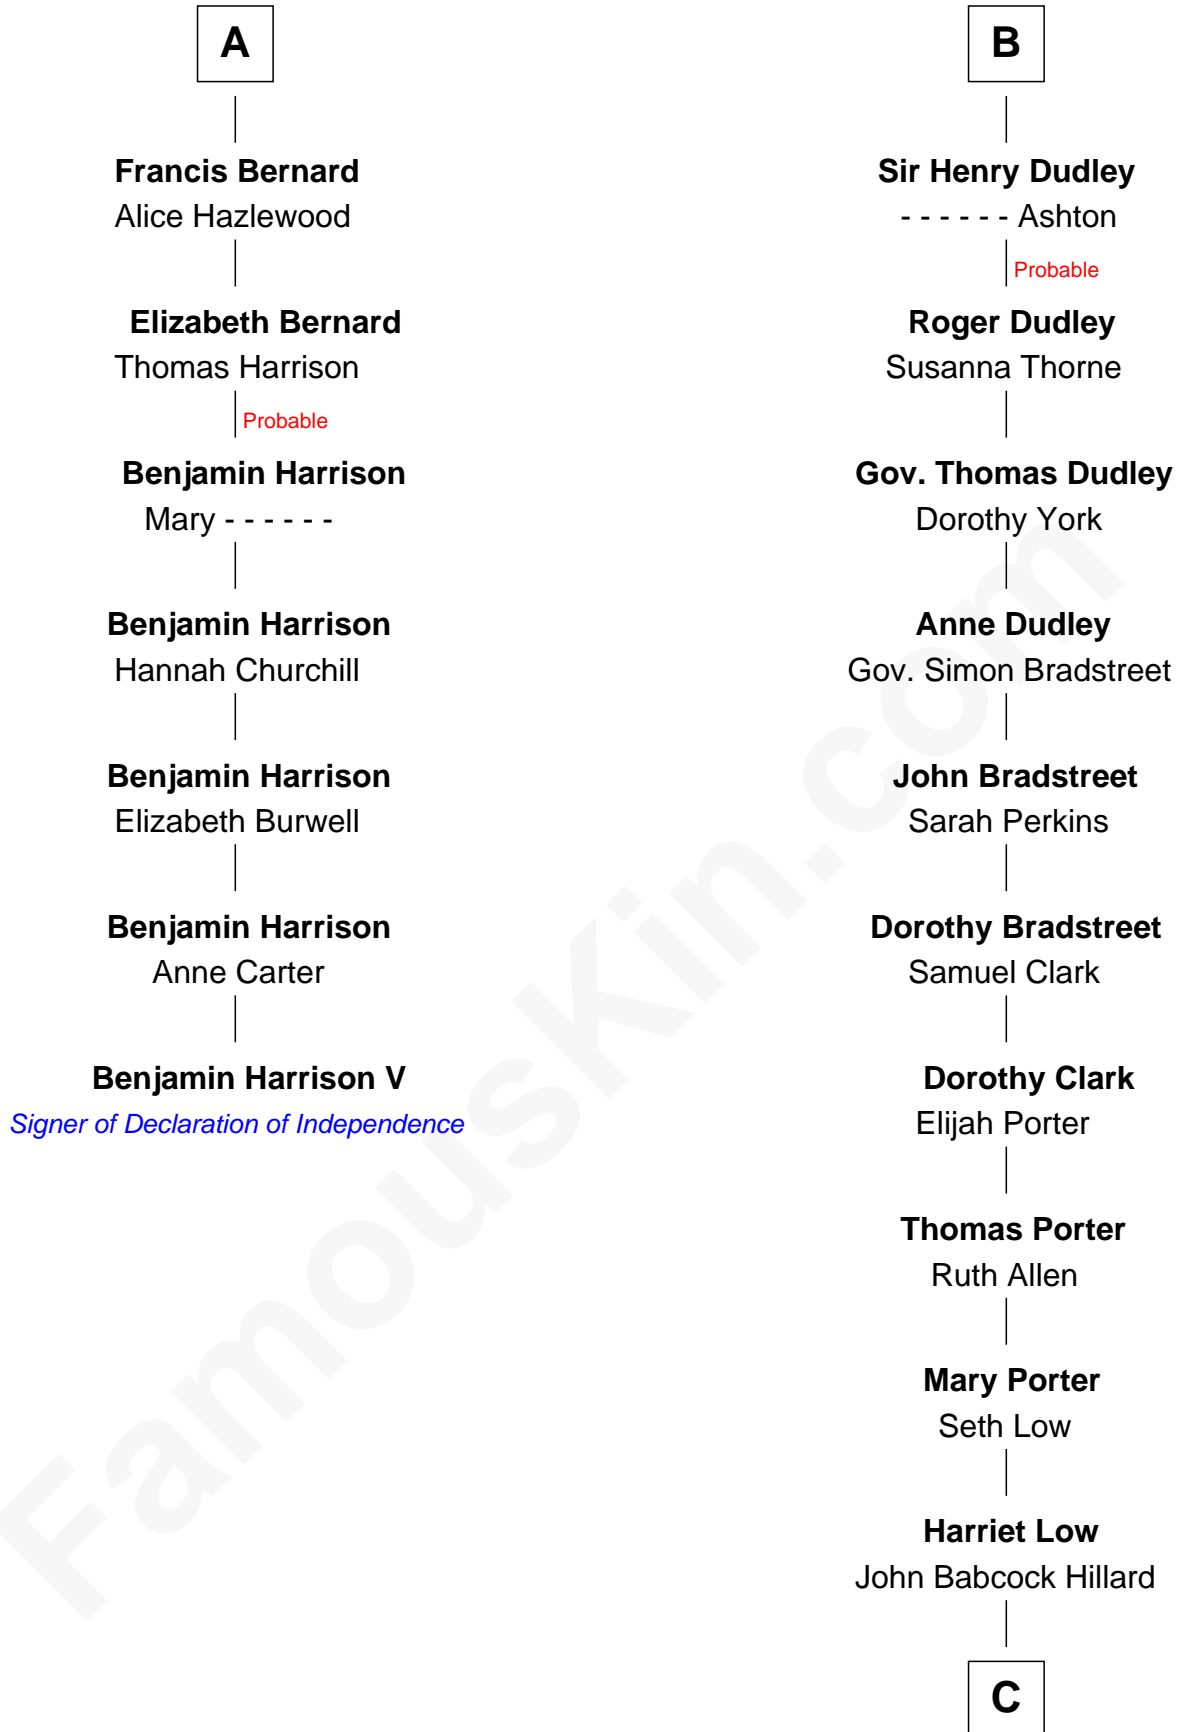

FamousKin.com

Relationship Chart of

Benjamin Harrison V

Signer of the Declaration of Independence

13th cousin 7 times removed of

Bill Weld

68th Governor of Massachusetts

C

Harriet Hillard

William Augustus White

Margaret Low White

Francis Minot Weld

David Weld

Mary Blake Nichols

Bill Weld

68th Governor of Massachusetts