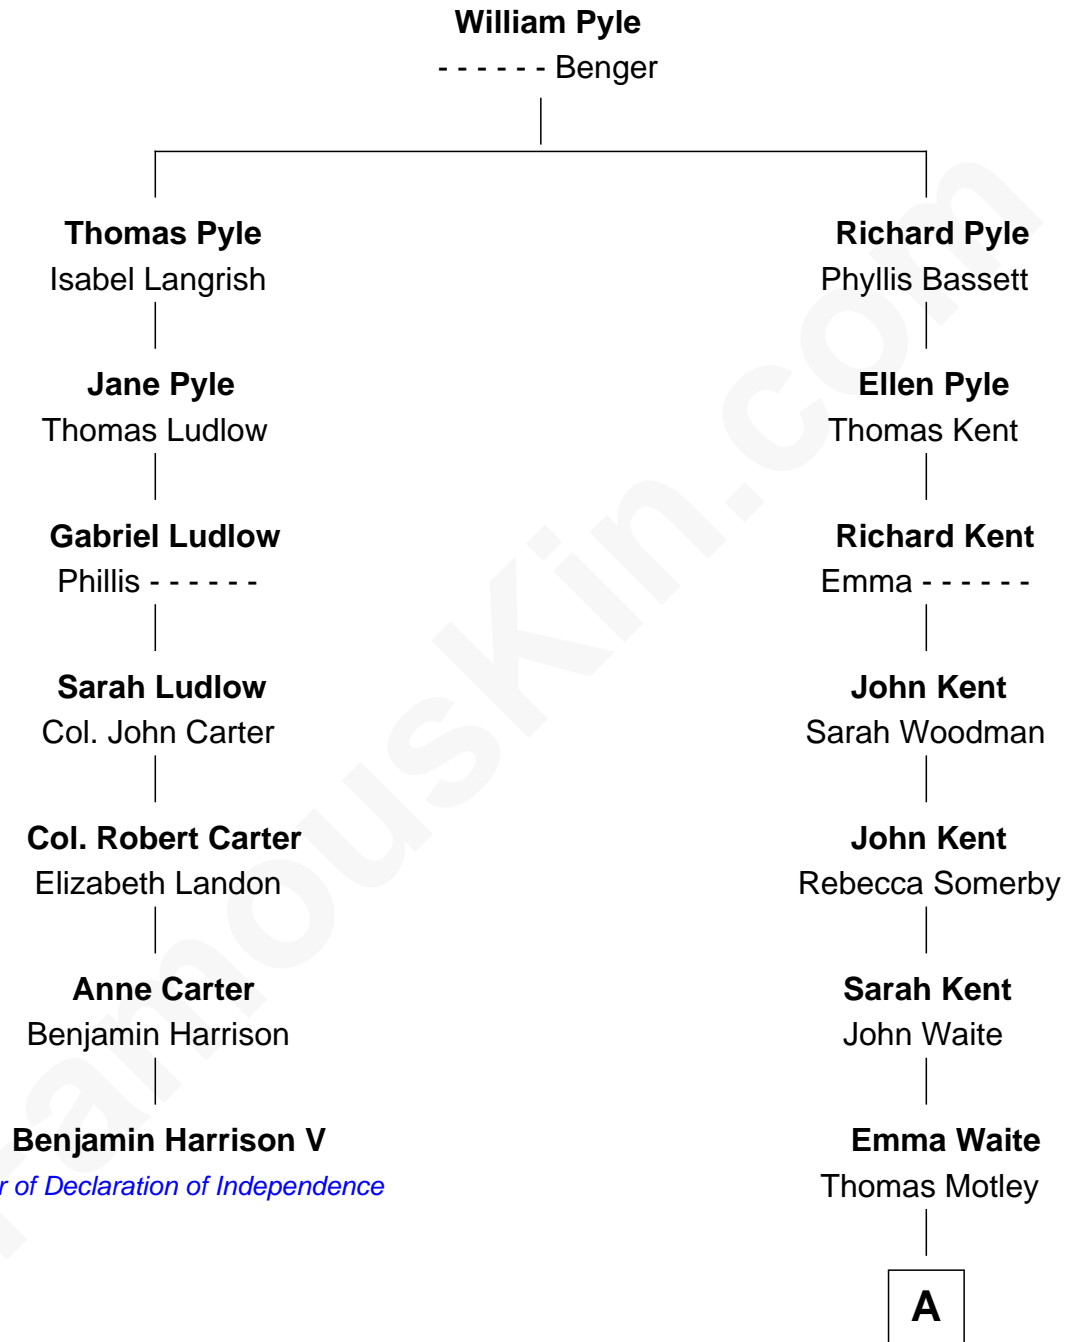

FamousKin.com

Relationship Chart of Benjamin Harrison V

Signer of the Declaration of Independence

6th cousin 6 times removed of

Tuesday Weld

TV and Movie Actress

A

Thomas Motley

Anna Lothrop

Anna Lothrop Motley

Alfred Rodman

Eloise Rodman

Stephen Minot Weld

Edward Motley Weld

Sarah Lothrop King

Lothrop Motley Weld

Yosene Balfour Ker

Tuesday Weld

TV and Movie Actress