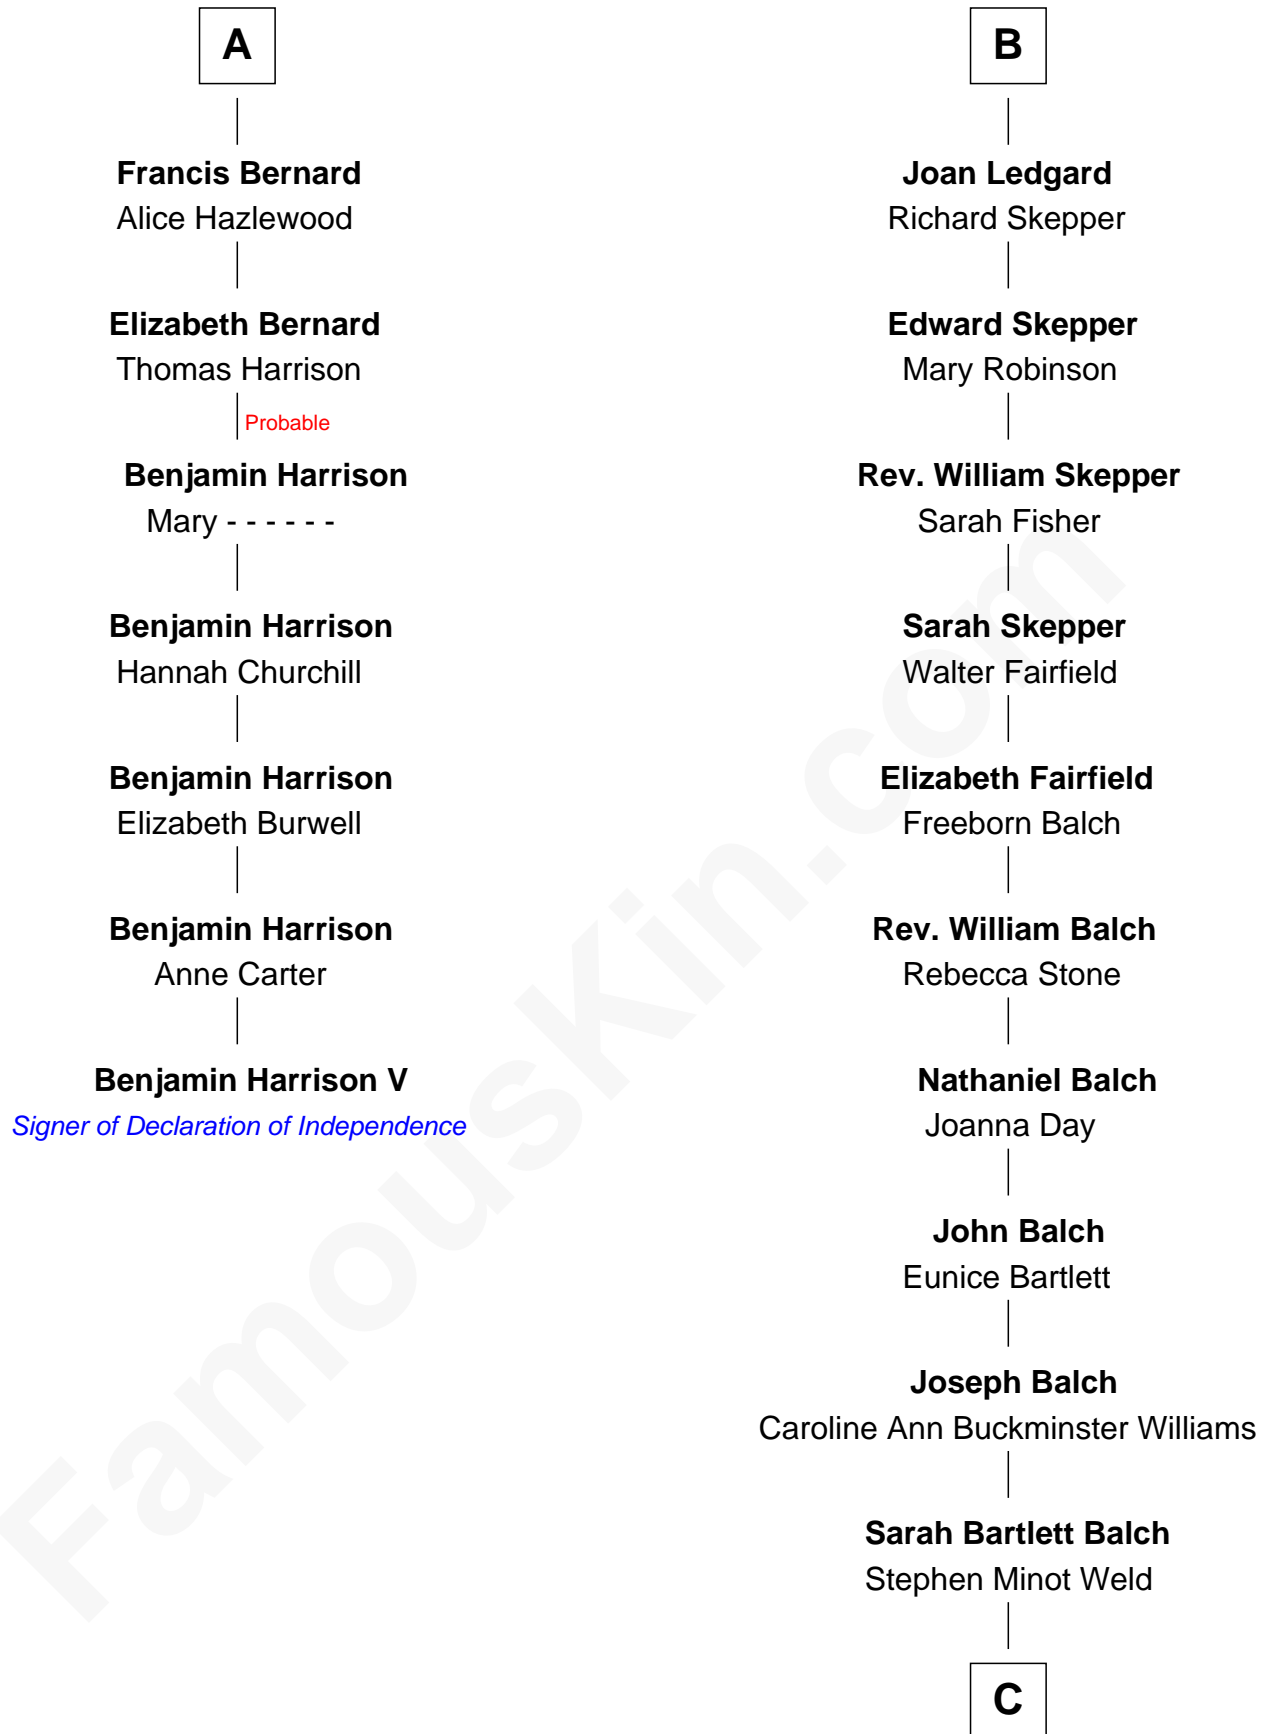

FamousKin.com

Relationship Chart of

Benjamin Harrison V

Signer of the Declaration of Independence

13th cousin 7 times removed of

Tuesday Weld

TV and Movie Actress

Sir Ralph de Neville

Alice de Audley

C

Stephen Minot Weld

Eloise Rodman

Edward Motley Weld

Sarah Lothrop King

Lothrop Motley Weld

Yosene Balfour Ker