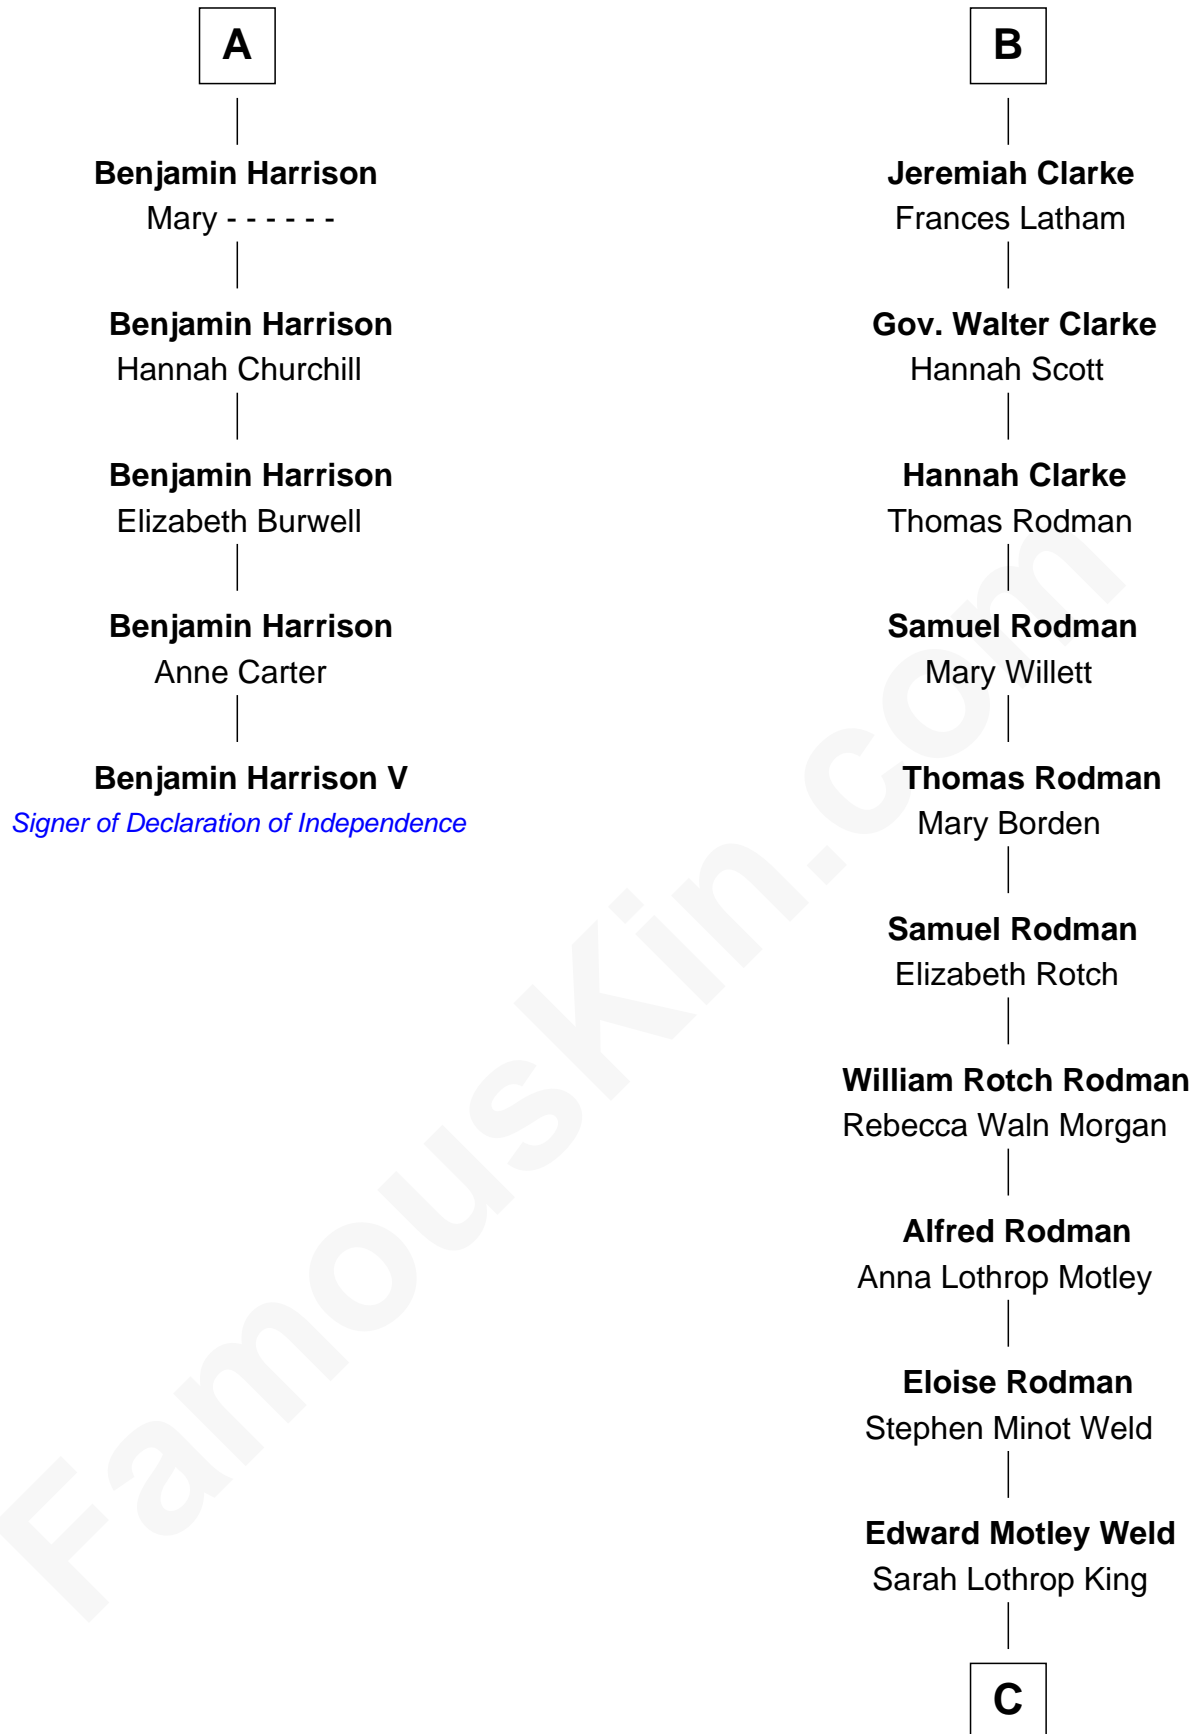

### Benjamin Harrison V

*Signer of the Declaration of Independence*

11th cousin 7 times removed of

**Tuesday Weld**

*TV and Movie Actress*

**Stephen le Scrope**

Margery de Welles

**John le Scrope**  
Elizabeth Chaworth

**Elizabeth le Scrope**  
Sir Henry le Scrope

**Margaret Scrope**  
John Bernard

**John Bernard**  
Margaret Daundelyn

**John Bernard**  
Cecily Muscote

**Francis Bernard**  
Alice Hazlewood

**Elizabeth Bernard**  
Thomas Harrison

Probable

**A**

**Maude le Scrope**  
Sir Baldwin Freville

**Elizabeth Freville**  
Sir Thomas Ferrers

**Sir Henry Ferrers**  
Margaret Heckstall

**Elizabeth Ferrers**  
James Clerke

**George Clerke**  
Elizabeth Wilsford

**James Clerke**  
Mary Saxby

**William Clerke**  
Mary Weston

**B**

**C**

—  
**Lothrop Motley Weld**

Yosene Balfour Ker

—  
**Tuesday Weld**

*TV and Movie Actress*