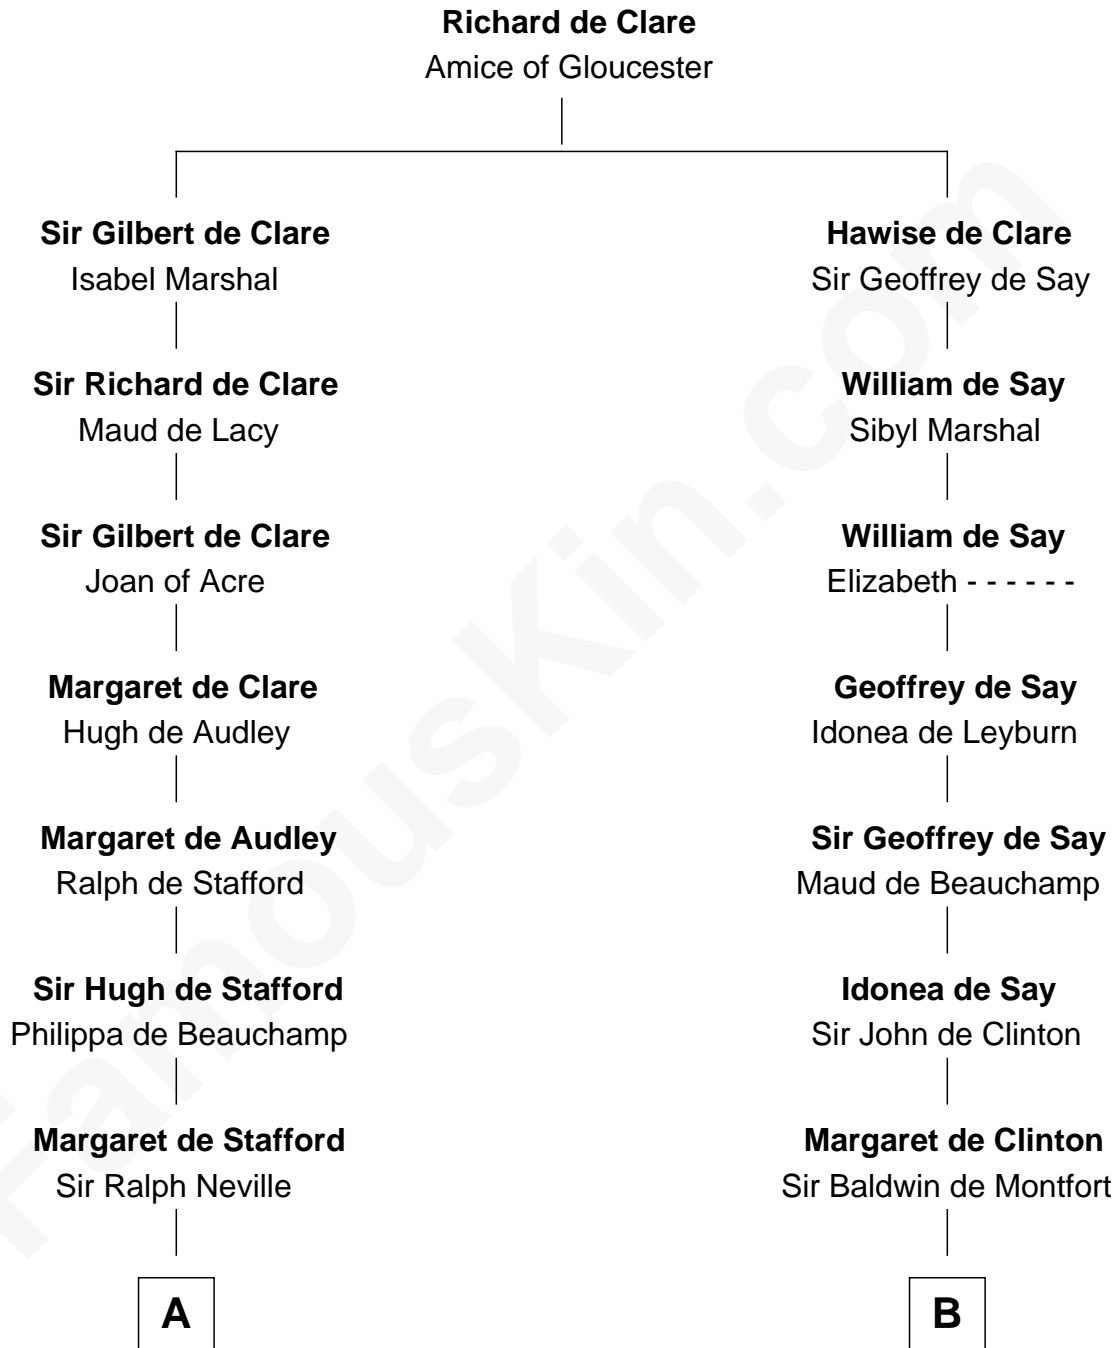

# FamousKin.com

## Relationship Chart of

### Benjamin Harrison V

*Signer of the Declaration of Independence*

18th cousin 2 times removed of

### Abraham Baldwin

*Signer of the U.S. Constitution*

**C**

**Benjamin Harrison**

Anne Carter

**Benjamin Harrison V**

*Signer of Declaration of Independence*

**D**