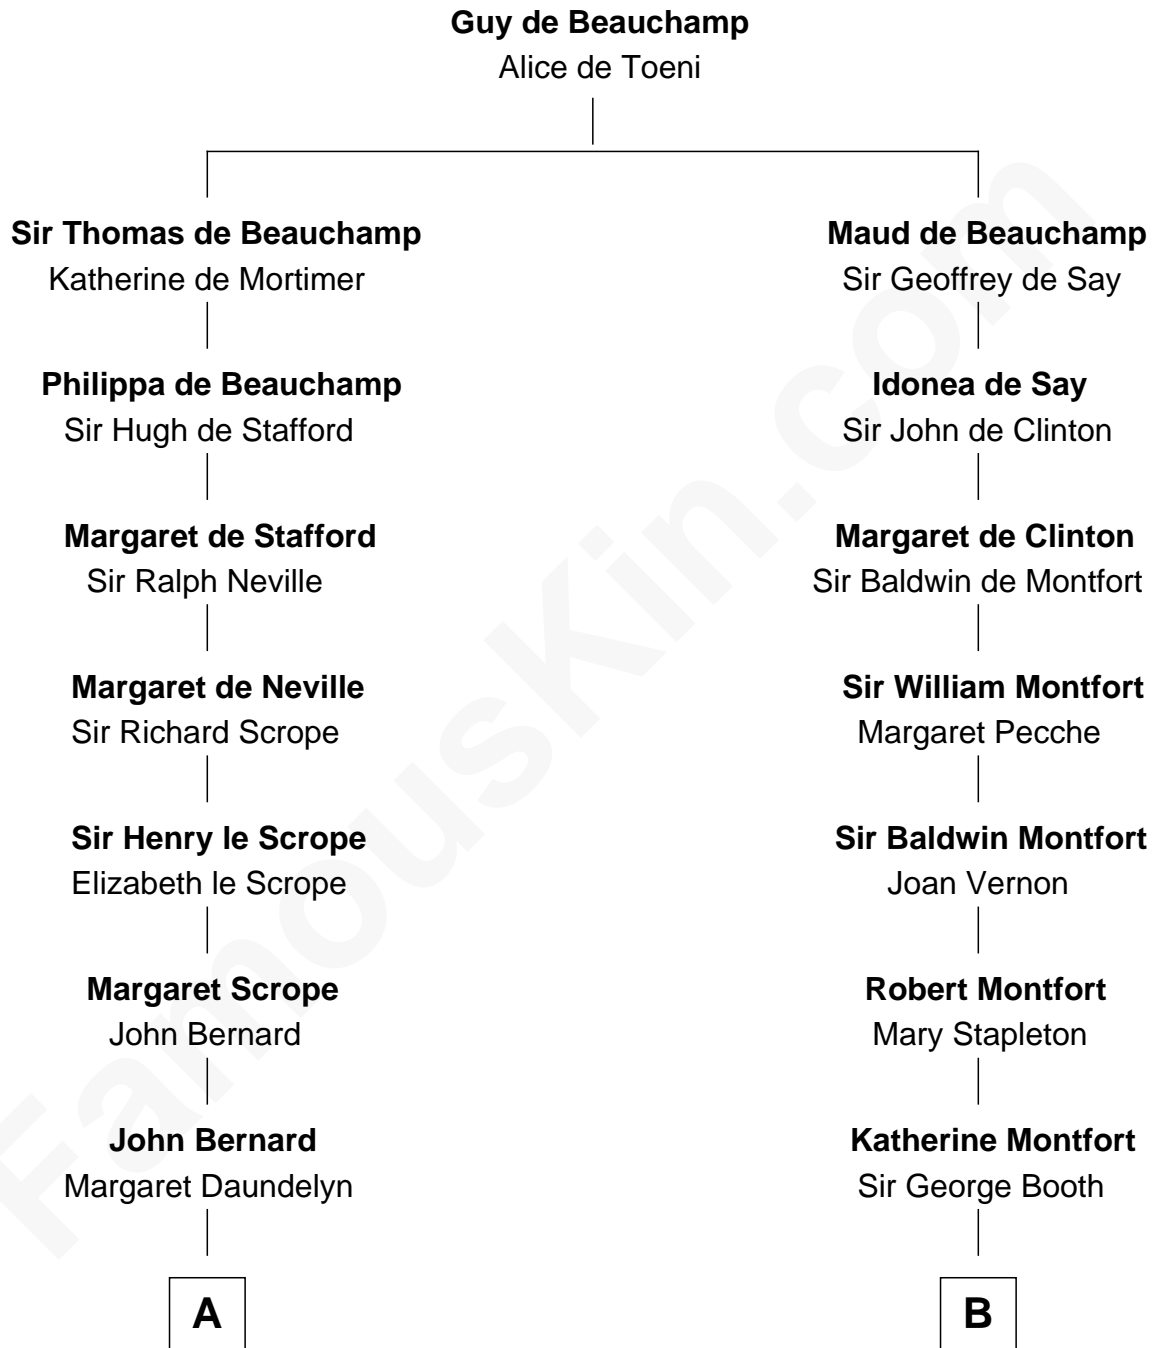

FamousKin.com

Relationship Chart of

Benjamin Harrison V

Signer of the Declaration of Independence

14th cousin 2 times removed of

Abraham Baldwin

Signer of the U.S. Constitution

A

John Bernard
Cecily Muscote

Francis Bernard
Alice Hazlewood

Elizabeth Bernard
Thomas Harrison

Probable

Benjamin Harrison
Mary - - - - -

Benjamin Harrison
Hannah Churchill

Benjamin Harrison
Elizabeth Burwell

Benjamin Harrison
Anne Carter

Benjamin Harrison V

Signer of Declaration of Independence

B

Sir William Booth
Ellen Montgomery

Jane Booth
Sir Thomas Holford

Dorothy Holford
John Bruen

John Bruen
Anne Fox