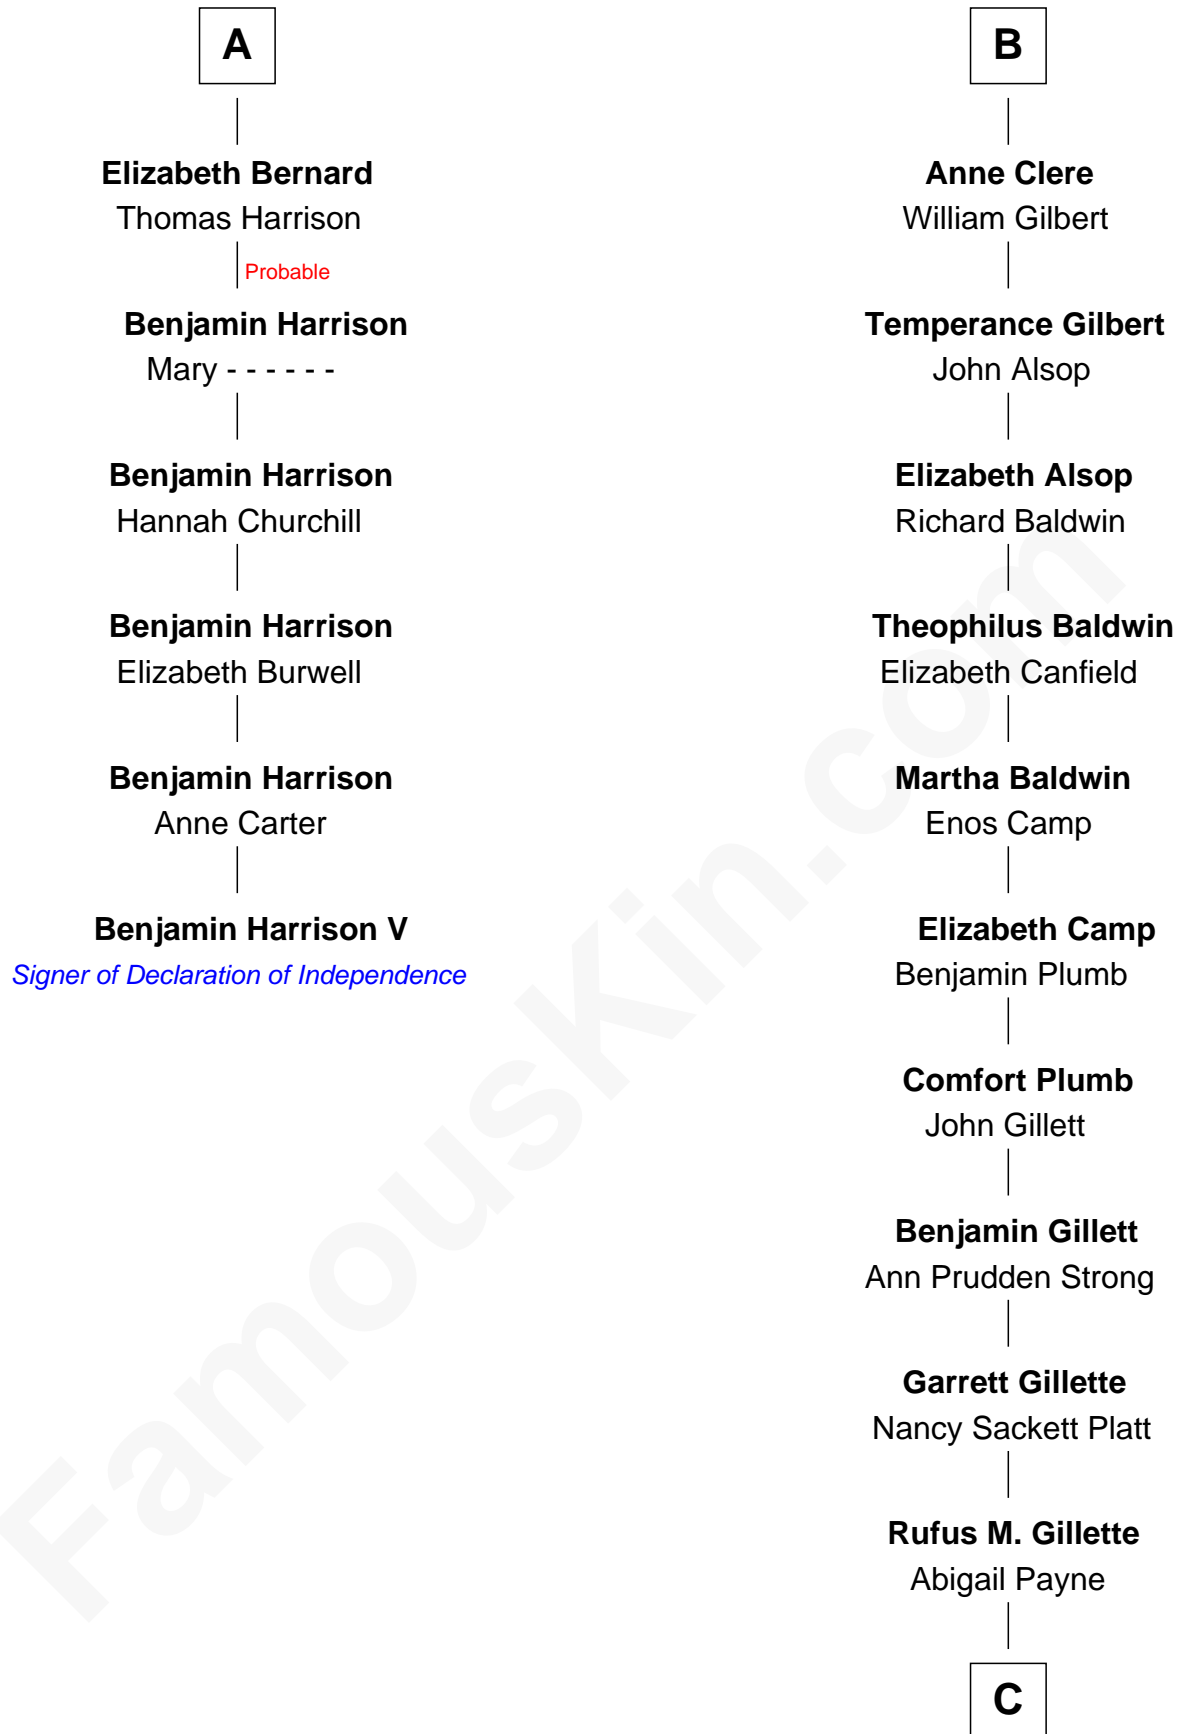

## Relationship Chart of Benjamin Harrison V

Signer of the Declaration of Independence

12th cousin 8 times removed of

**Treat Williams**

TV & Movie Actor

**John de Welles**

Maud de Roos

C

**Mary Abigail Gillette**  
George Willey Andrew

**Treat Payne Andrew**  
Eleanor Barnum

**Marian Andrew**  
Richard Norman Williams

**Treat Williams**  
*TV & Movie Actor*