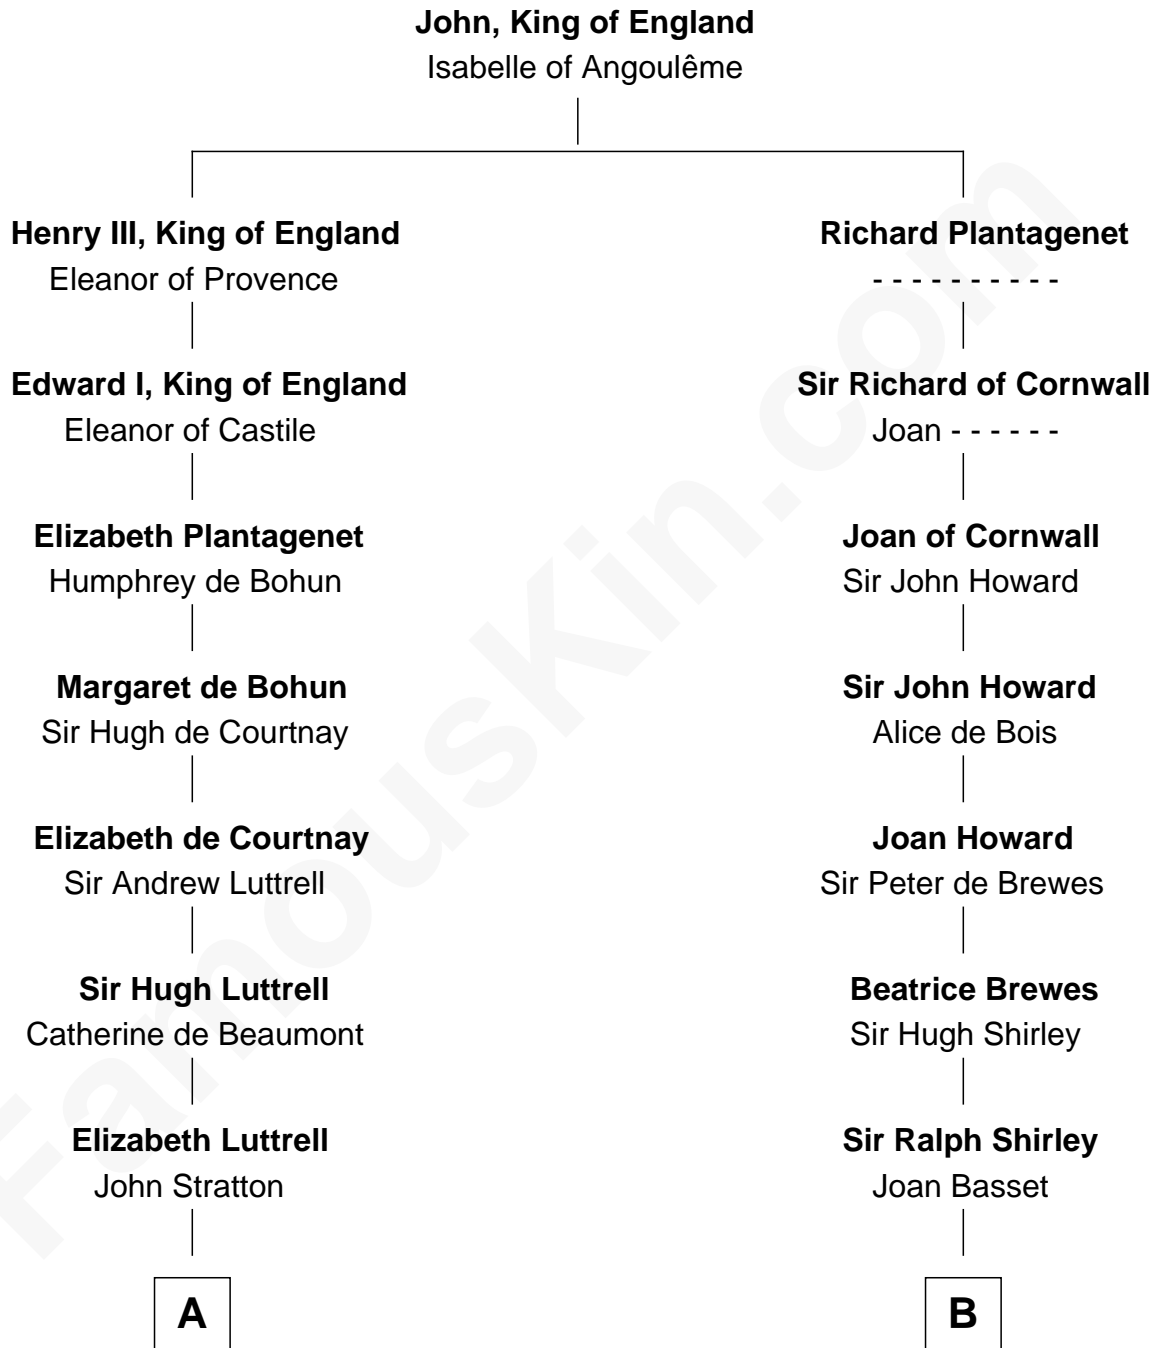

FamousKin.com

Relationship Chart of Benjamin Harrison V

Signer of the Declaration of Independence

16th cousin 4 times removed of

Eugene Foss

45th Governor of Massachusetts

C

—
Susanna Hallett
Col. Heman Bangs

—
Amanda Bangs
Samuel Bartlett Foss

—
George Edmund Foss
Marcia Cordelia Noble

—
Eugene Foss
45th Governor of Massachusetts

FamousKin.com