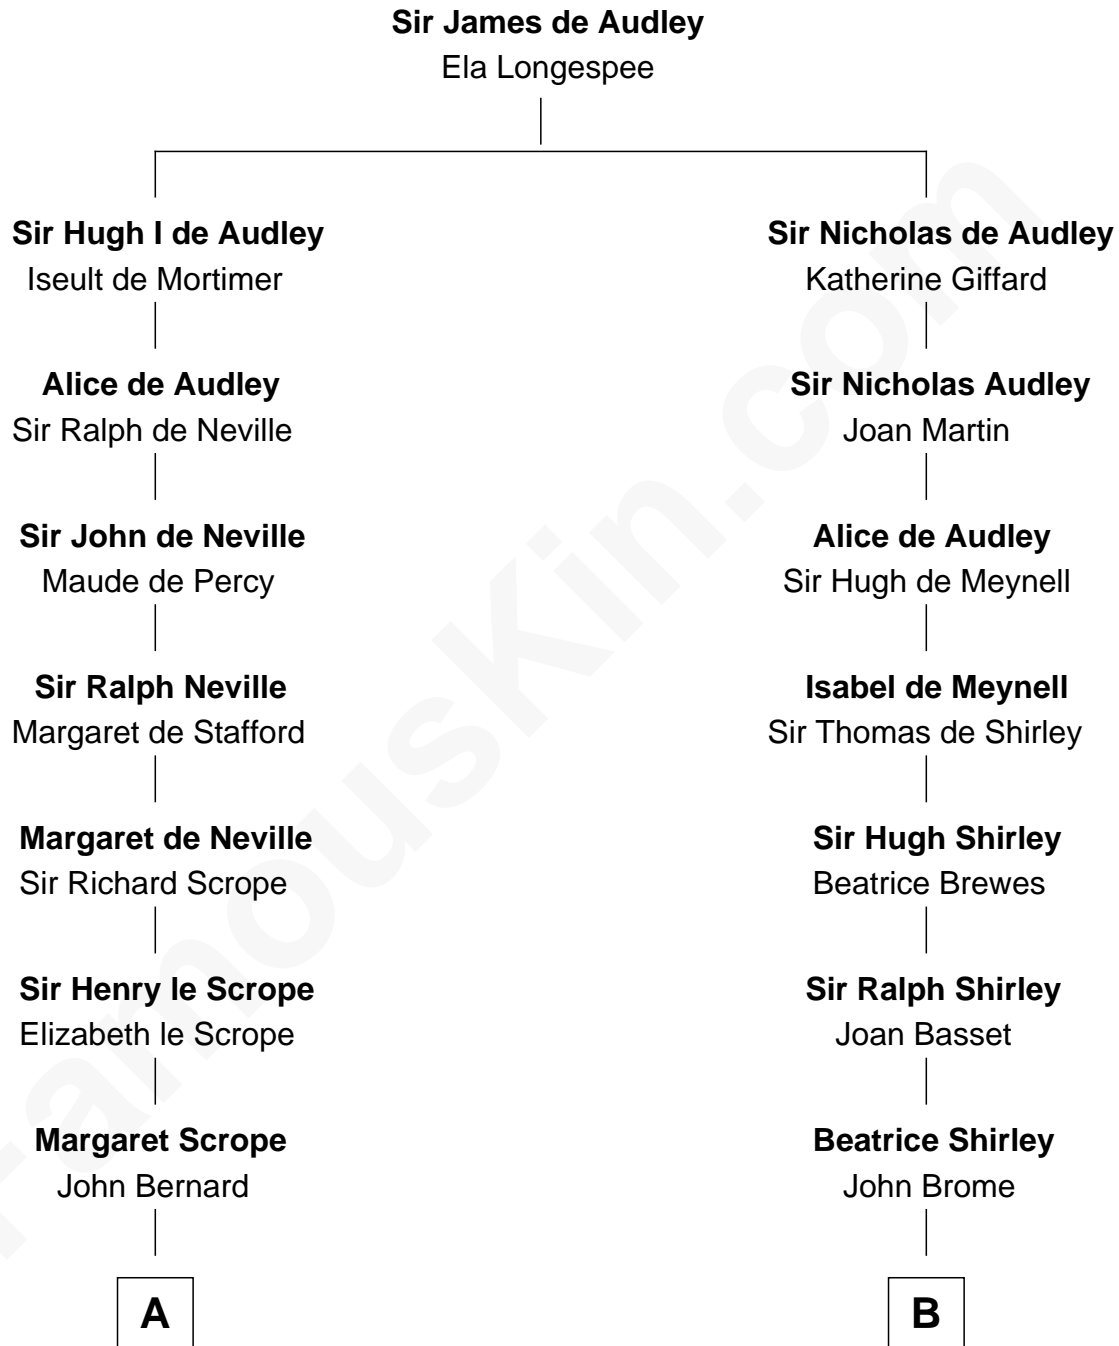

# FamousKin.com

## Relationship Chart of Benjamin Harrison V

*Signer of the Declaration of Independence*

15th cousin 4 times removed of

**Eugene Foss**

*45th Governor of Massachusetts*

**C**

**Amanda Bangs**

Samuel Bartlett Foss

**George Edmund Foss**

Marcia Cordelia Noble

**Eugene Foss**

*45th Governor of Massachusetts*

FamousKin.com