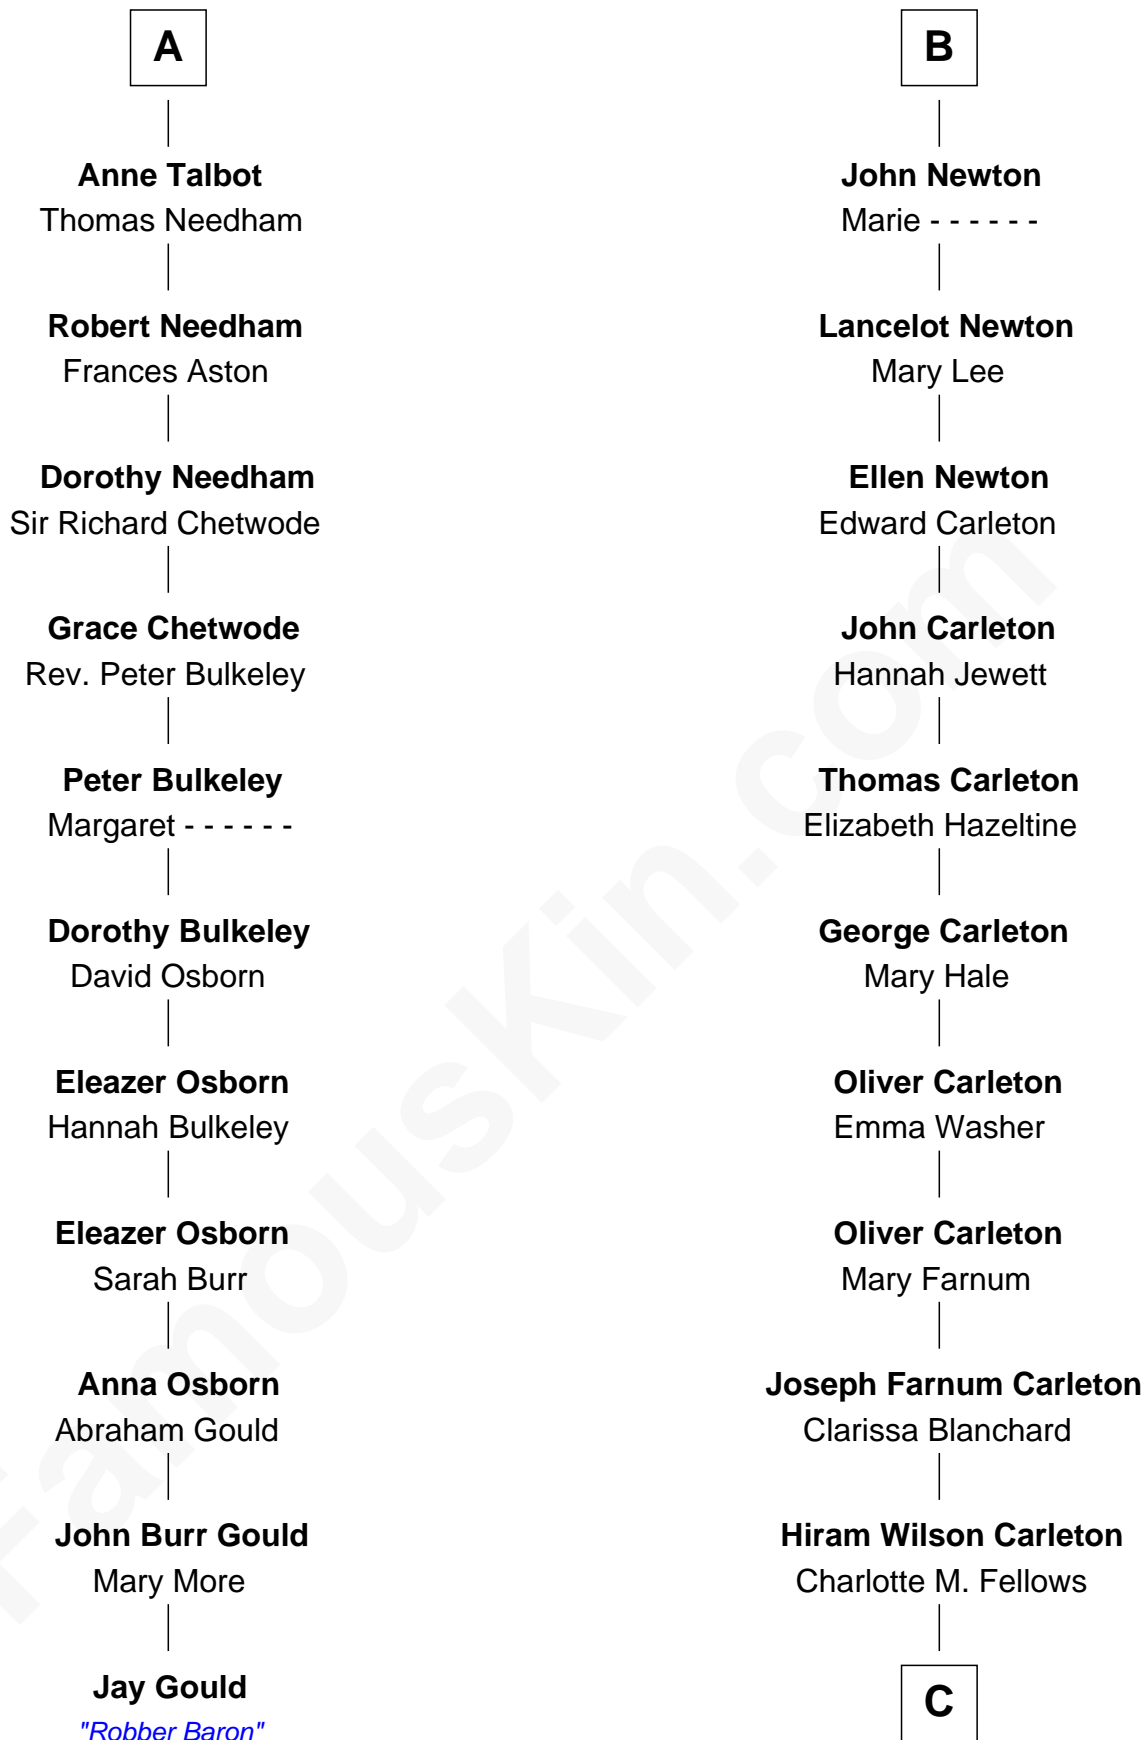

## Relationship Chart of

### Jay Gould

American Railroad "Robber Baron"

17th cousin 3 times removed of

**Mickey Rourke**

Movie Actor

**Edmund Fitzalan**

Alice de Warenne

C

**Joseph Clinton Carleton**

Maud Alice Fitts

**Hazel May Carleton**

Leonard Ernest Cameron

**Annette Elizabeth Cameron**

Philip Andrew Rourke

**Mickey Rourke**

*Movie Actor*