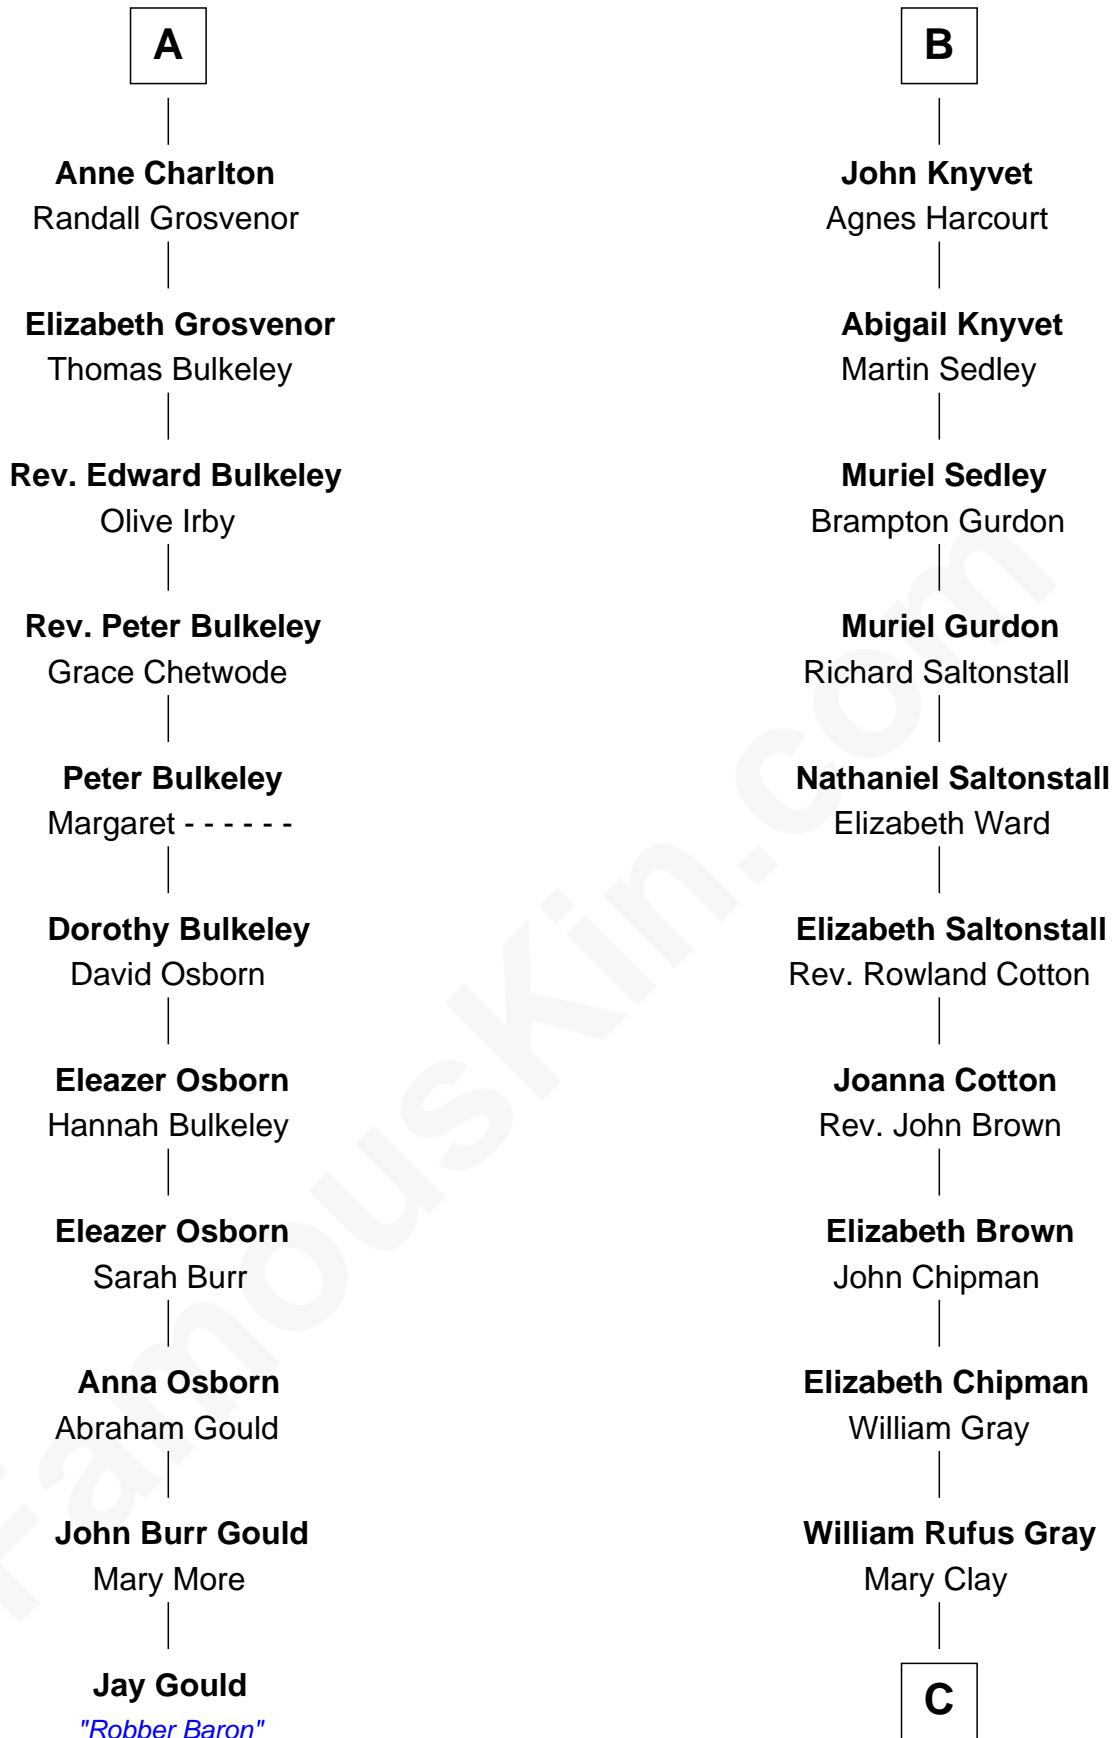

## Relationship Chart of

### Jay Gould

American Railroad "Robber Baron"

17th cousin 4 times removed of

**Story Musgrave**

NASA Astronaut

**Sir Alan la Zouche**

Eleanor de Segrave

**C**

William Gray

Sarah Frances Loring

Edward Gray

Elizabeth Gray Story

Marguerite Gray

John Butler Swann

Marguerite Swann

Percy Musgrave