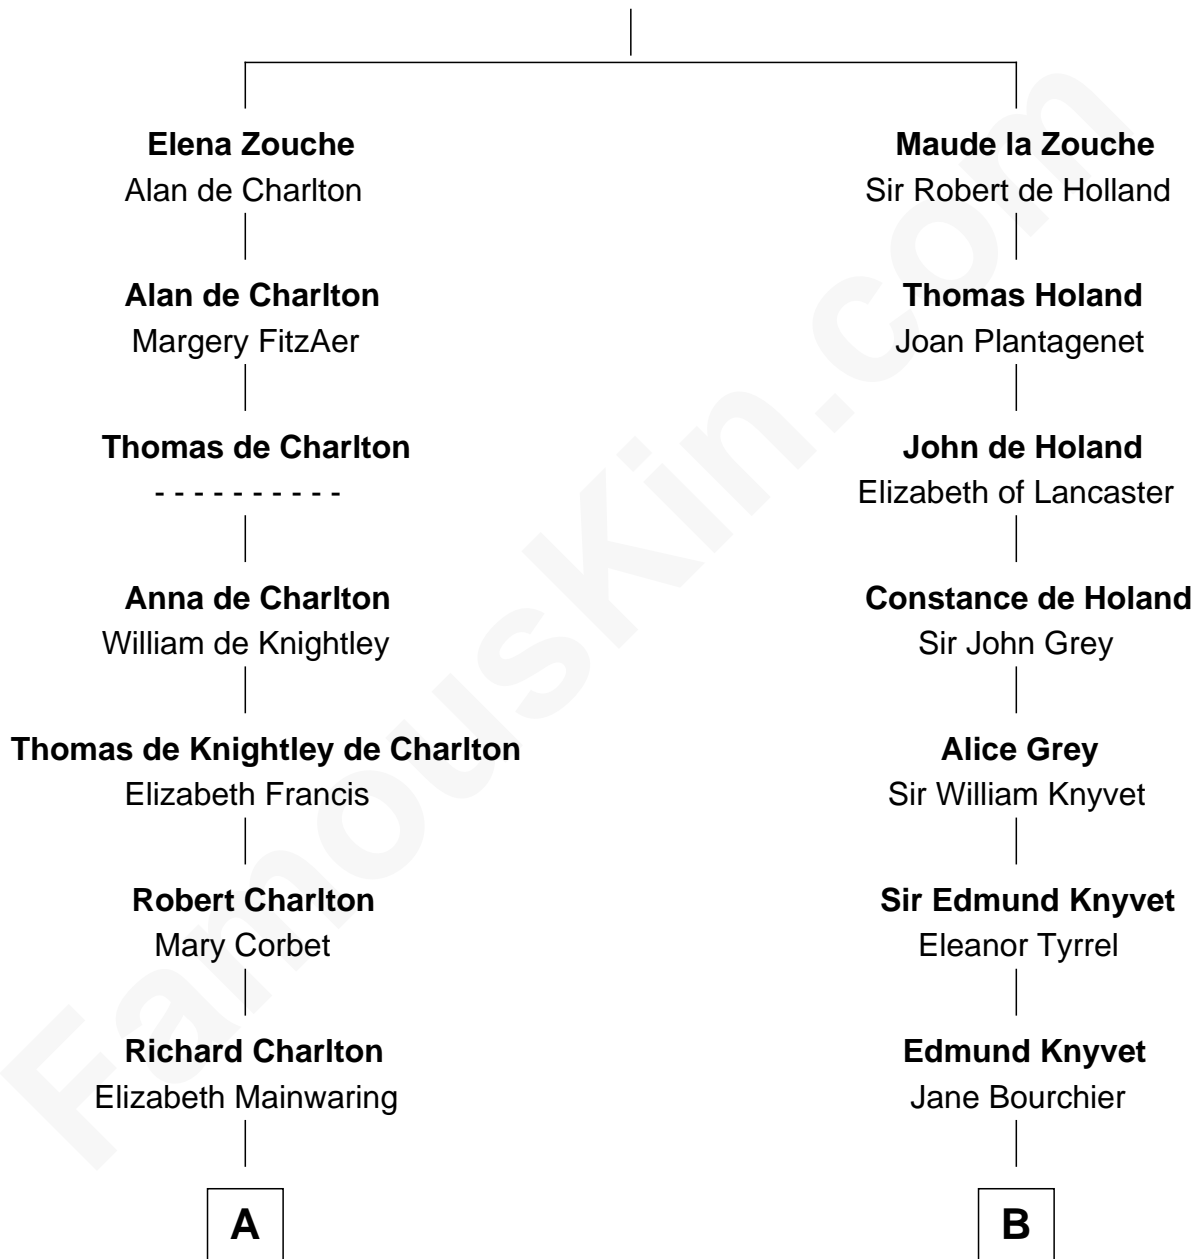

## Relationship Chart of

### Jay Gould

American Railroad "Robber Baron"

17th cousin 4 times removed of

**Story Musgrave**

NASA Astronaut

**Sir Alan la Zouche**

Eleanor de Segrave

**C**

William Gray

Sarah Frances Loring

Edward Gray

Elizabeth Gray Story

Marguerite Gray

John Butler Swann

Marguerite Swann

Percy Musgrave

Story Musgrave

*NASA Astronaut*

FamousKin.com