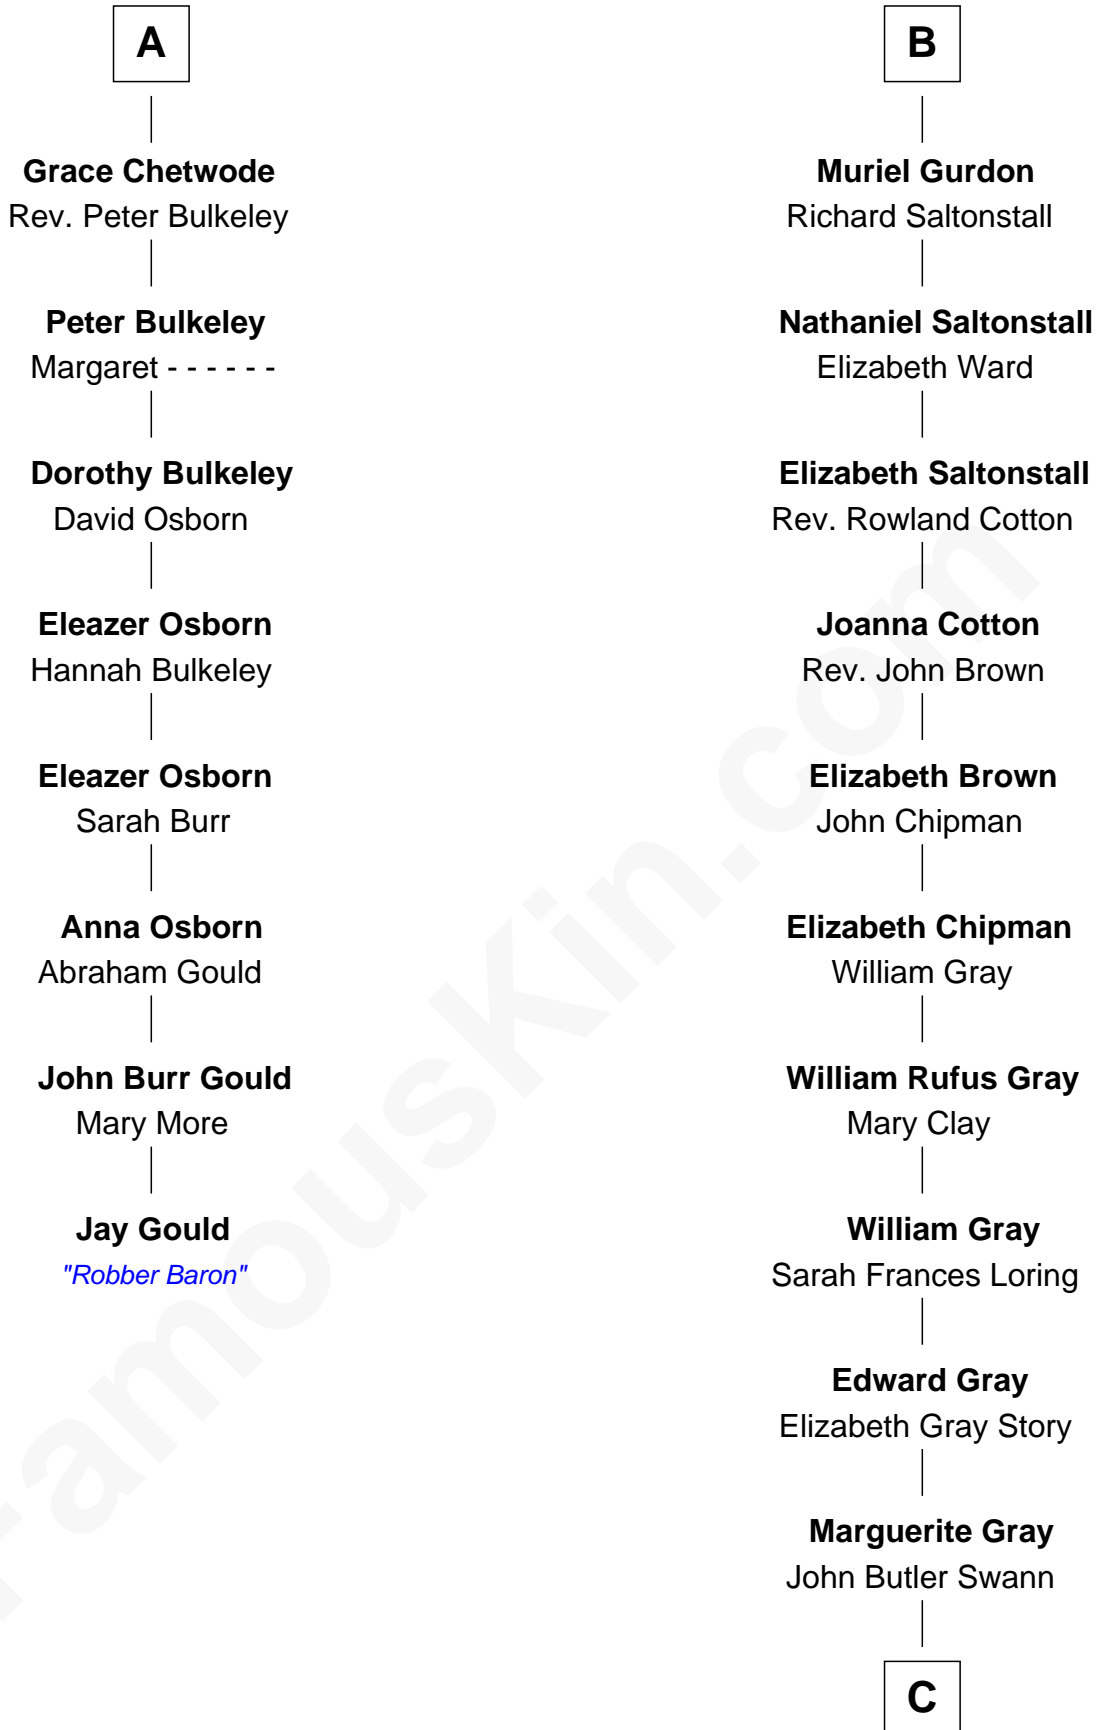

FamousKin.com

Relationship Chart of

Jay Gould

American Railroad "Robber Baron"

14th cousin 4 times removed of

Story Musgrave
NASA Astronaut

C

—
Marguerite Swann

Percy Musgrave

—
Story Musgrave

NASA Astronaut

FamousKin.com