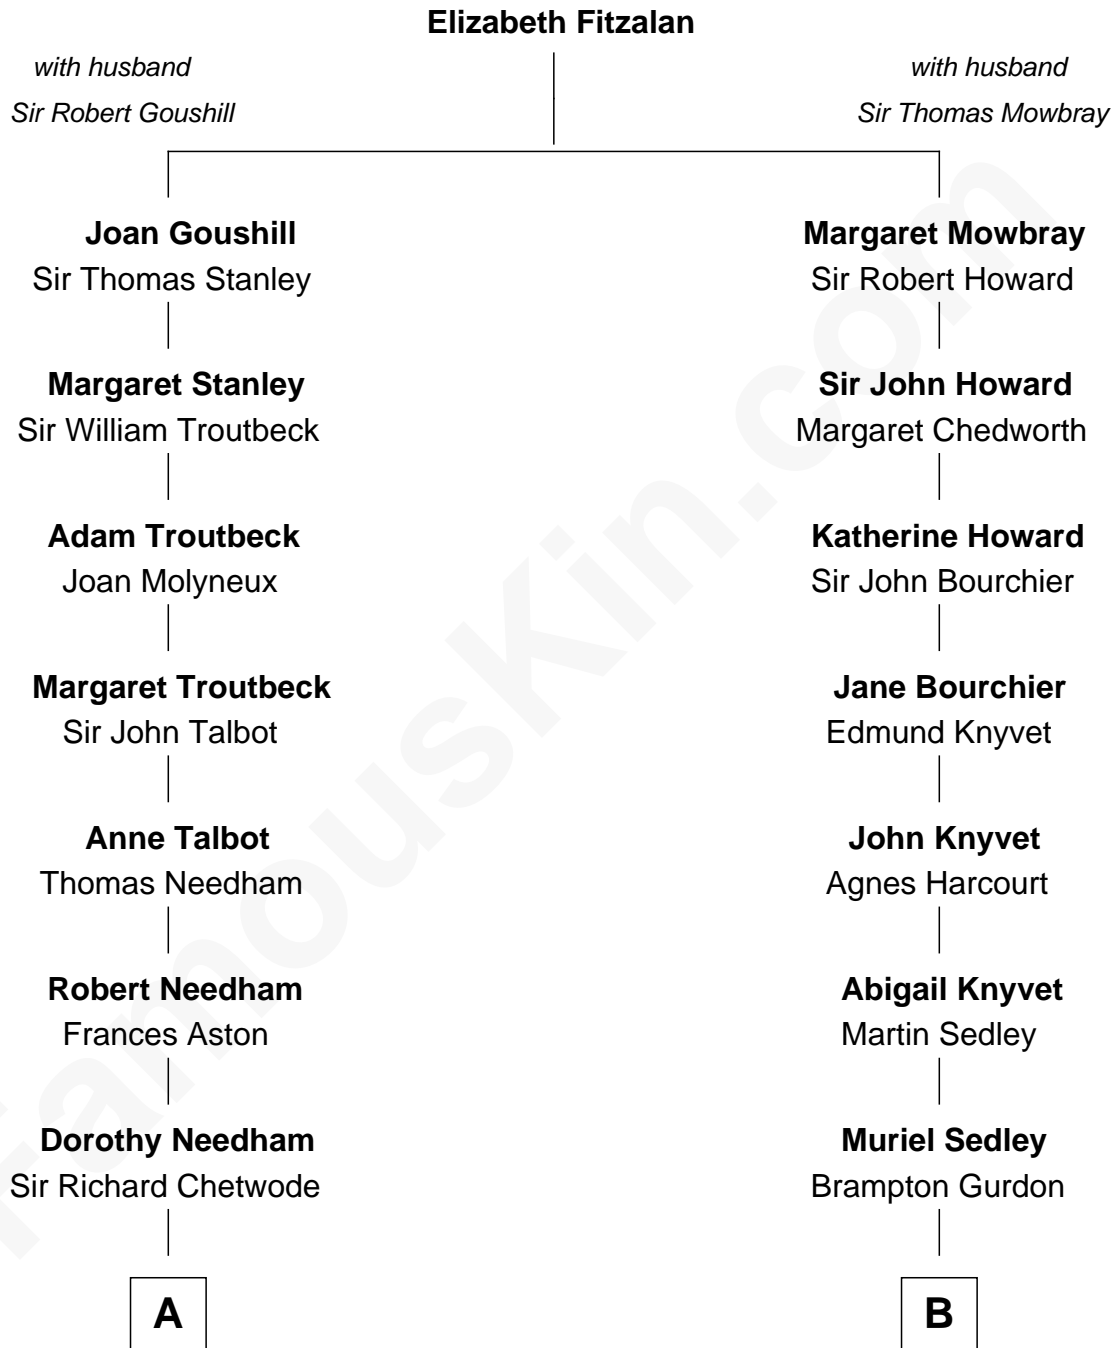

FamousKin.com

Relationship Chart of

Jay Gould

American Railroad "Robber Baron"

14th cousin 4 times removed of

Story Musgrave
NASA Astronaut

C

—
Marguerite Swann

Percy Musgrave

—
Story Musgrave

NASA Astronaut

FamousKin.com