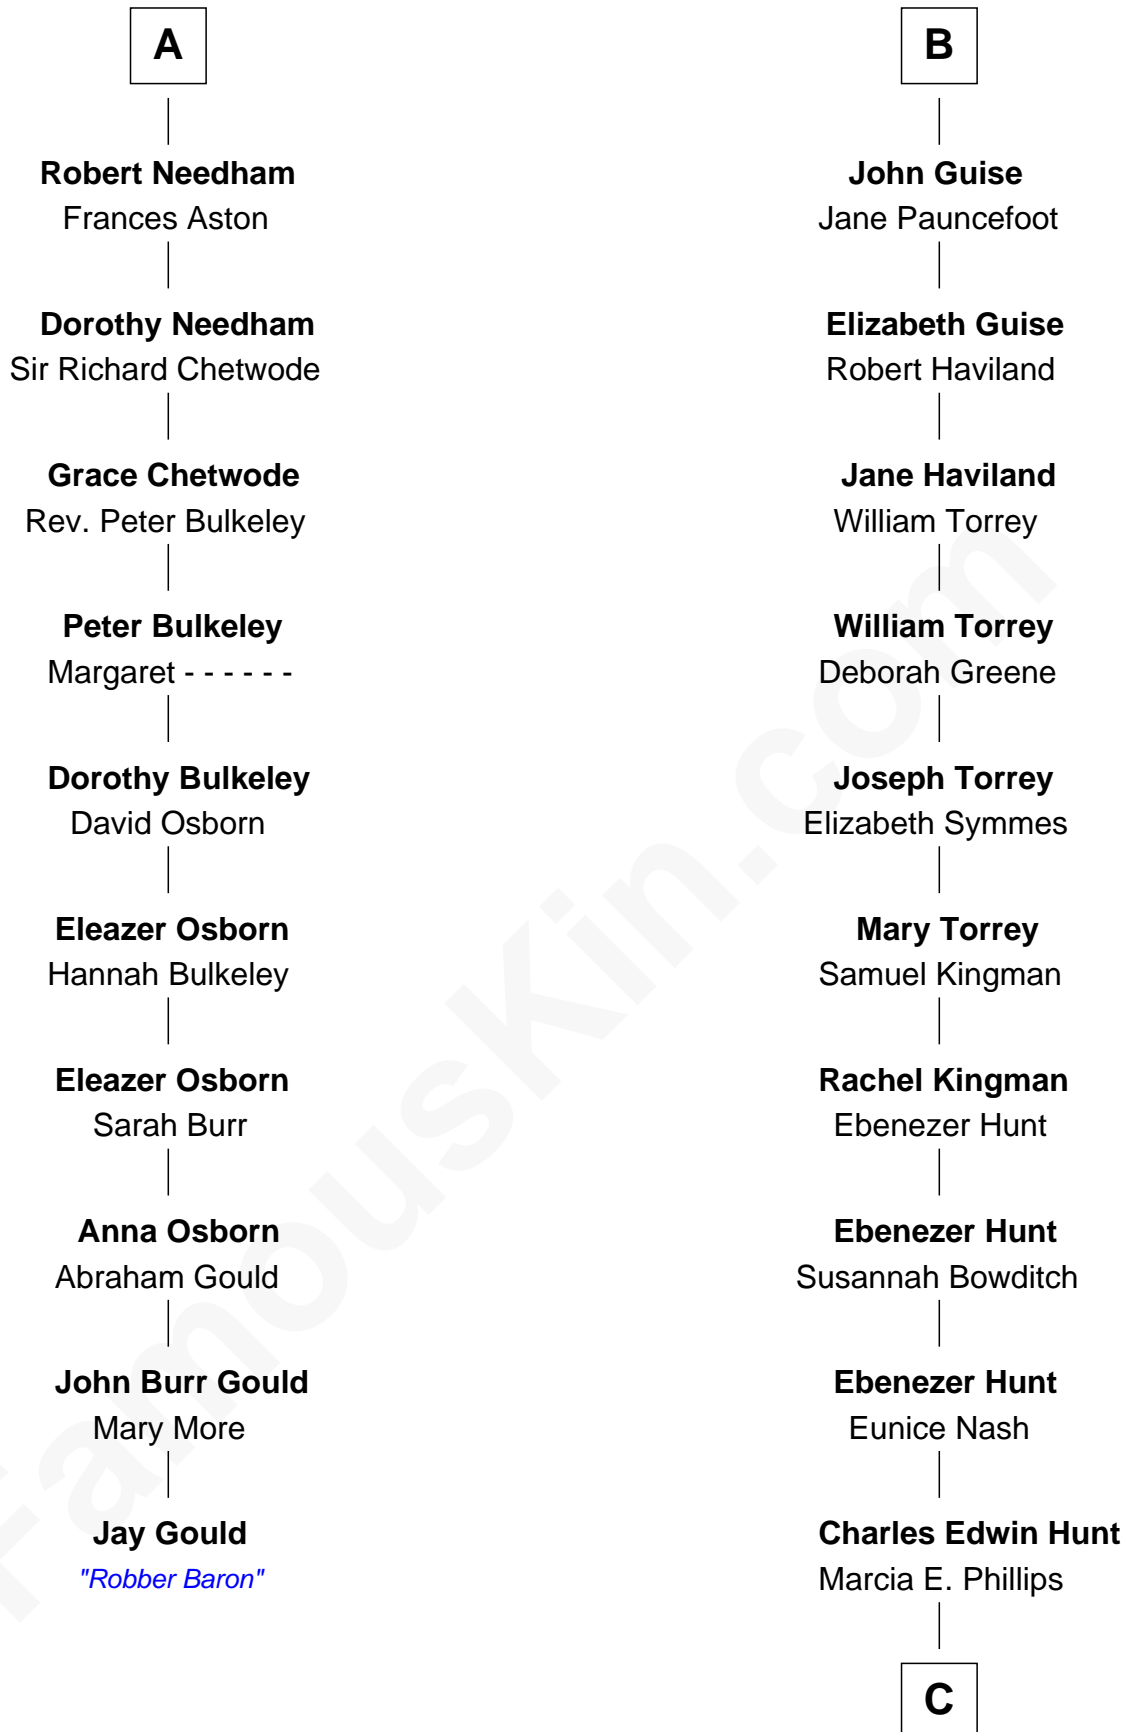

## Relationship Chart of

### Jay Gould

American Railroad "Robber Baron"

16th cousin 4 times removed of

**Linda Hunt**

TV and Movie Actress

**Sir William de Ros**  
Margery de Badlesmere

C

**Charles Phillips Hunt**