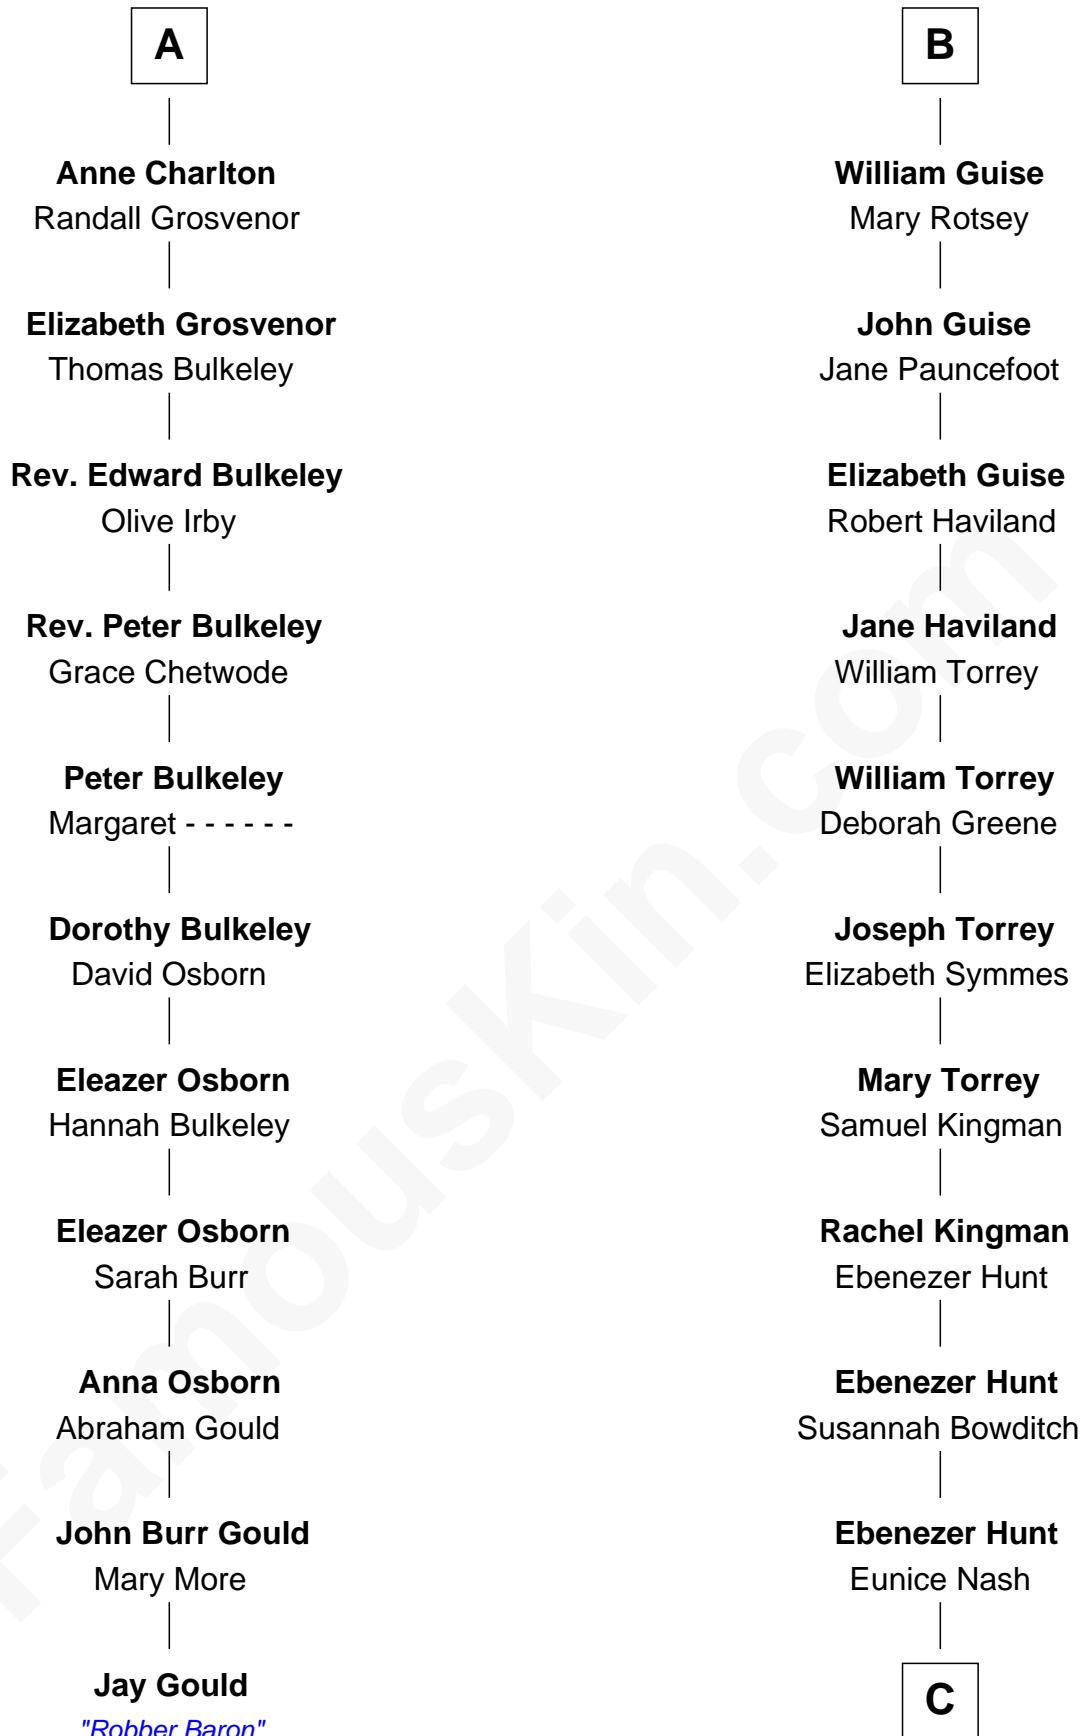

FamousKin.com

Relationship Chart of

Jay Gould

American Railroad "Robber Baron"

17th cousin 4 times removed of

Linda Hunt

TV and Movie Actress

Sir Alan la Zouche
Eleanor de Segrave

C

Charles Edwin Hunt

Marcia E. Phillips

Charles Phillips Hunt

Ella Maria Read

Charles Edwin Hunt

Louise Phipps Davy

Raymond Davy Hunt