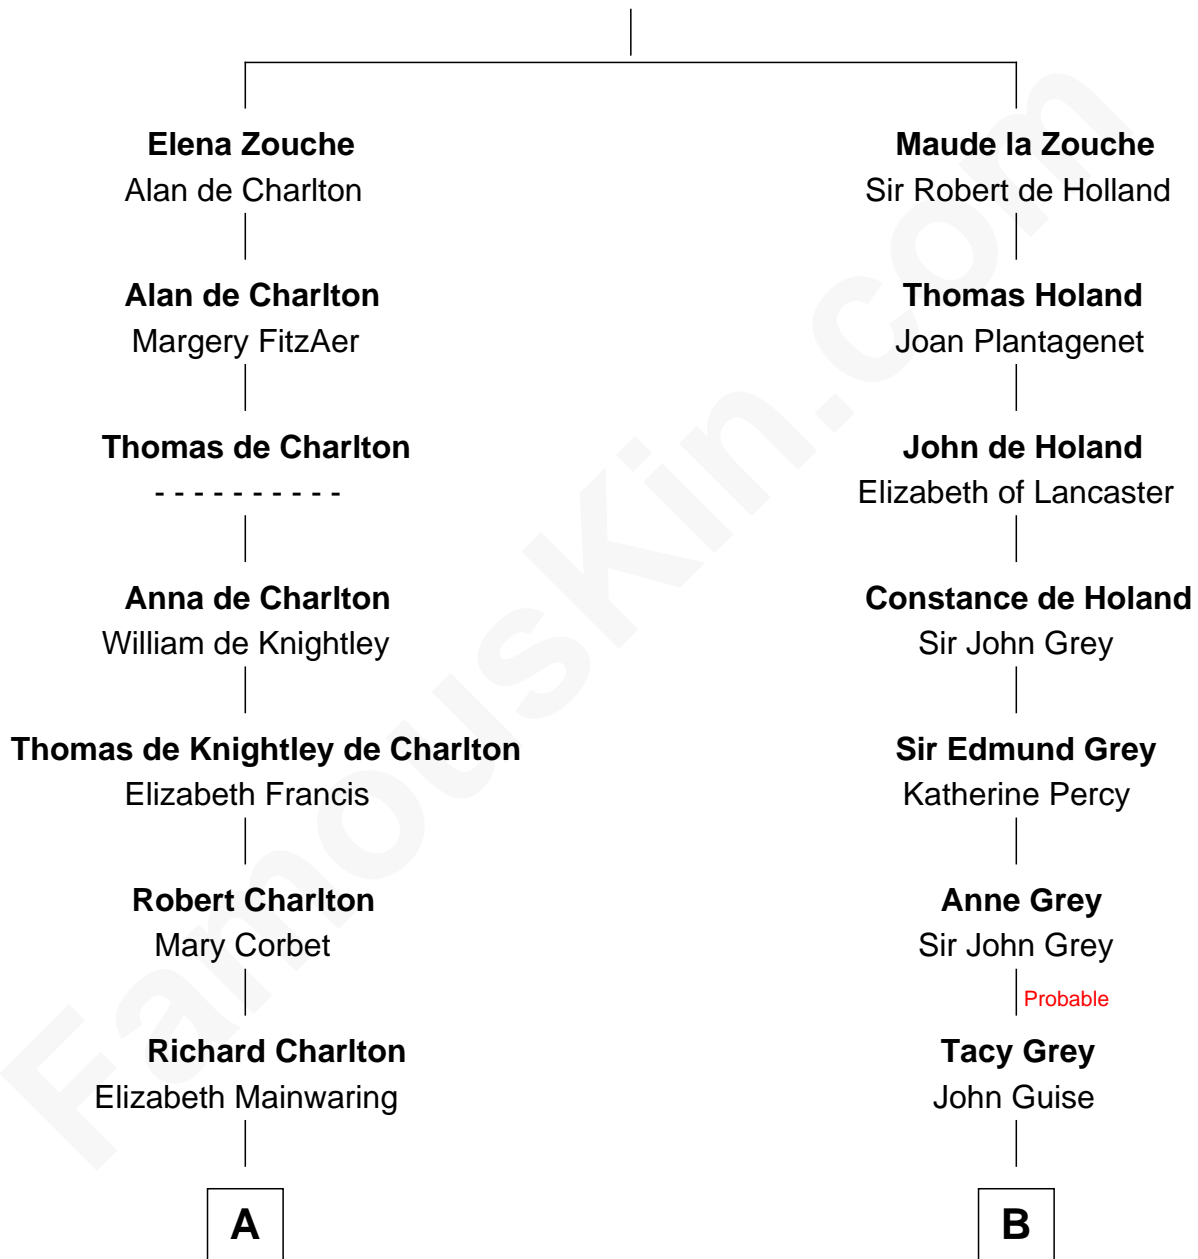

FamousKin.com

Relationship Chart of

Jay Gould

American Railroad "Robber Baron"

17th cousin 4 times removed of

Linda Hunt

TV and Movie Actress

Sir Alan la Zouche
Eleanor de Segrave

C

Charles Edwin Hunt

Marcia E. Phillips

Charles Phillips Hunt

Ella Maria Read

Charles Edwin Hunt

Louise Phipps Davy

Raymond Davy Hunt