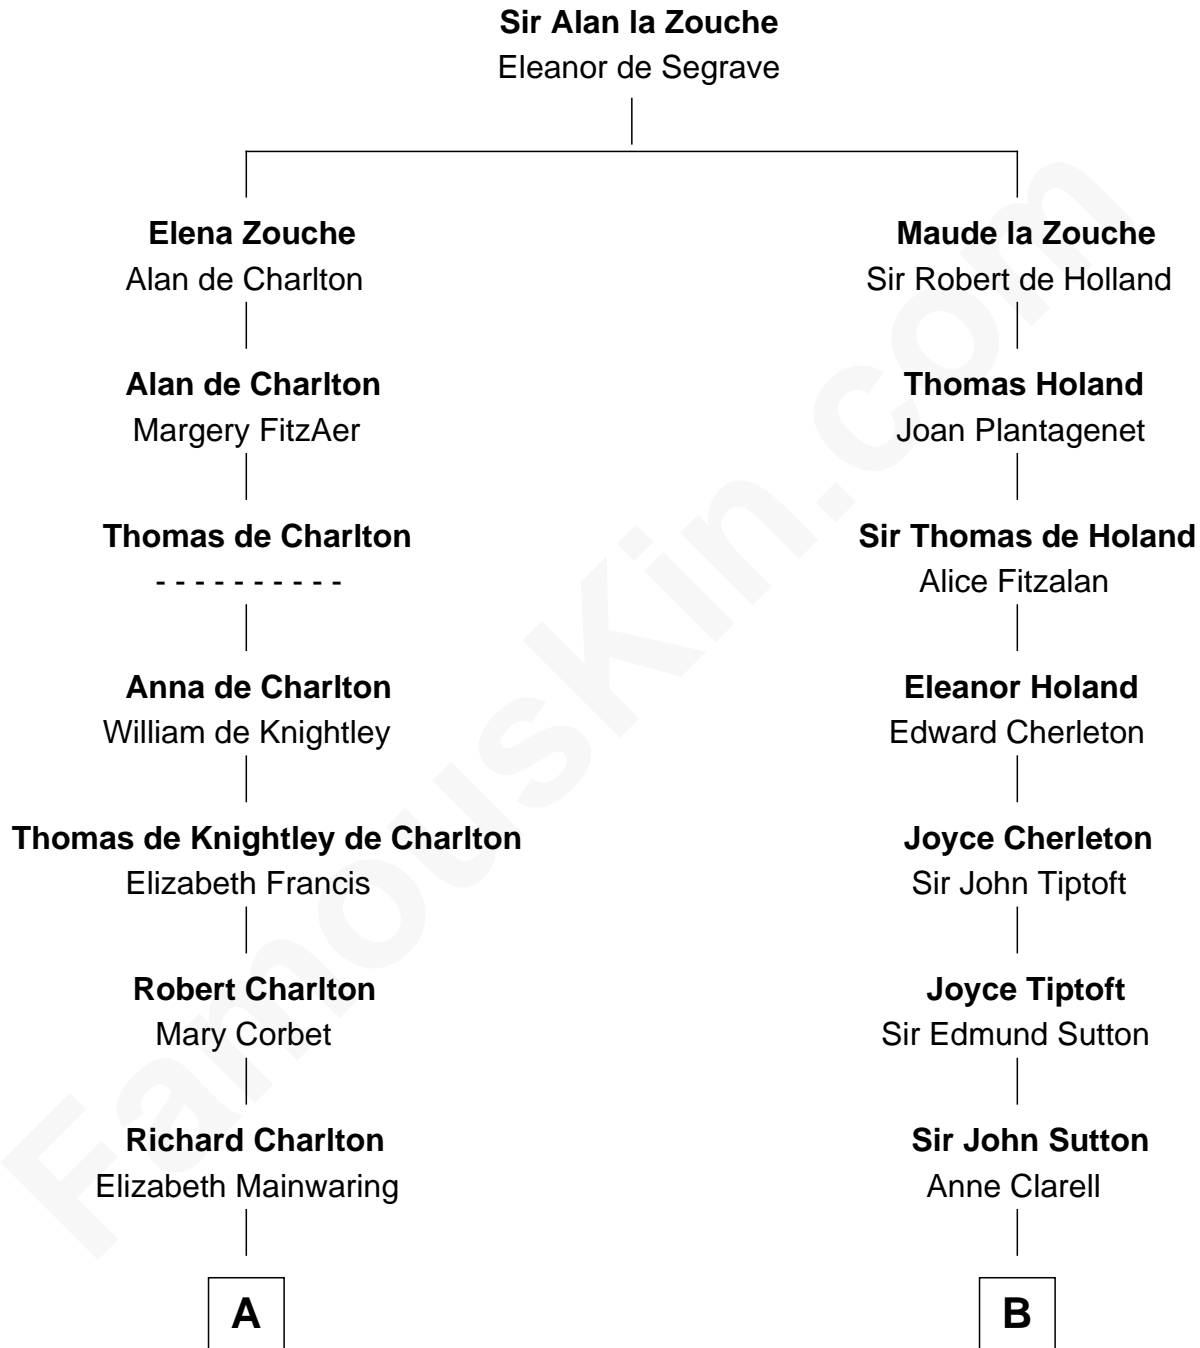

FamousKin.com

Relationship Chart of

Jay Gould

American Railroad "Robber Baron"

17th cousin 3 times removed of

General George S. Patton

U.S. Army - World War II

C

—
Susanna Thompson Thorton

Andrew Glassell

—
Susan Thornton Glassell

George Smith Patton

—
George Smith Patton

Ruth Wilson

—
General George S. Patton

U.S. Army - World War II