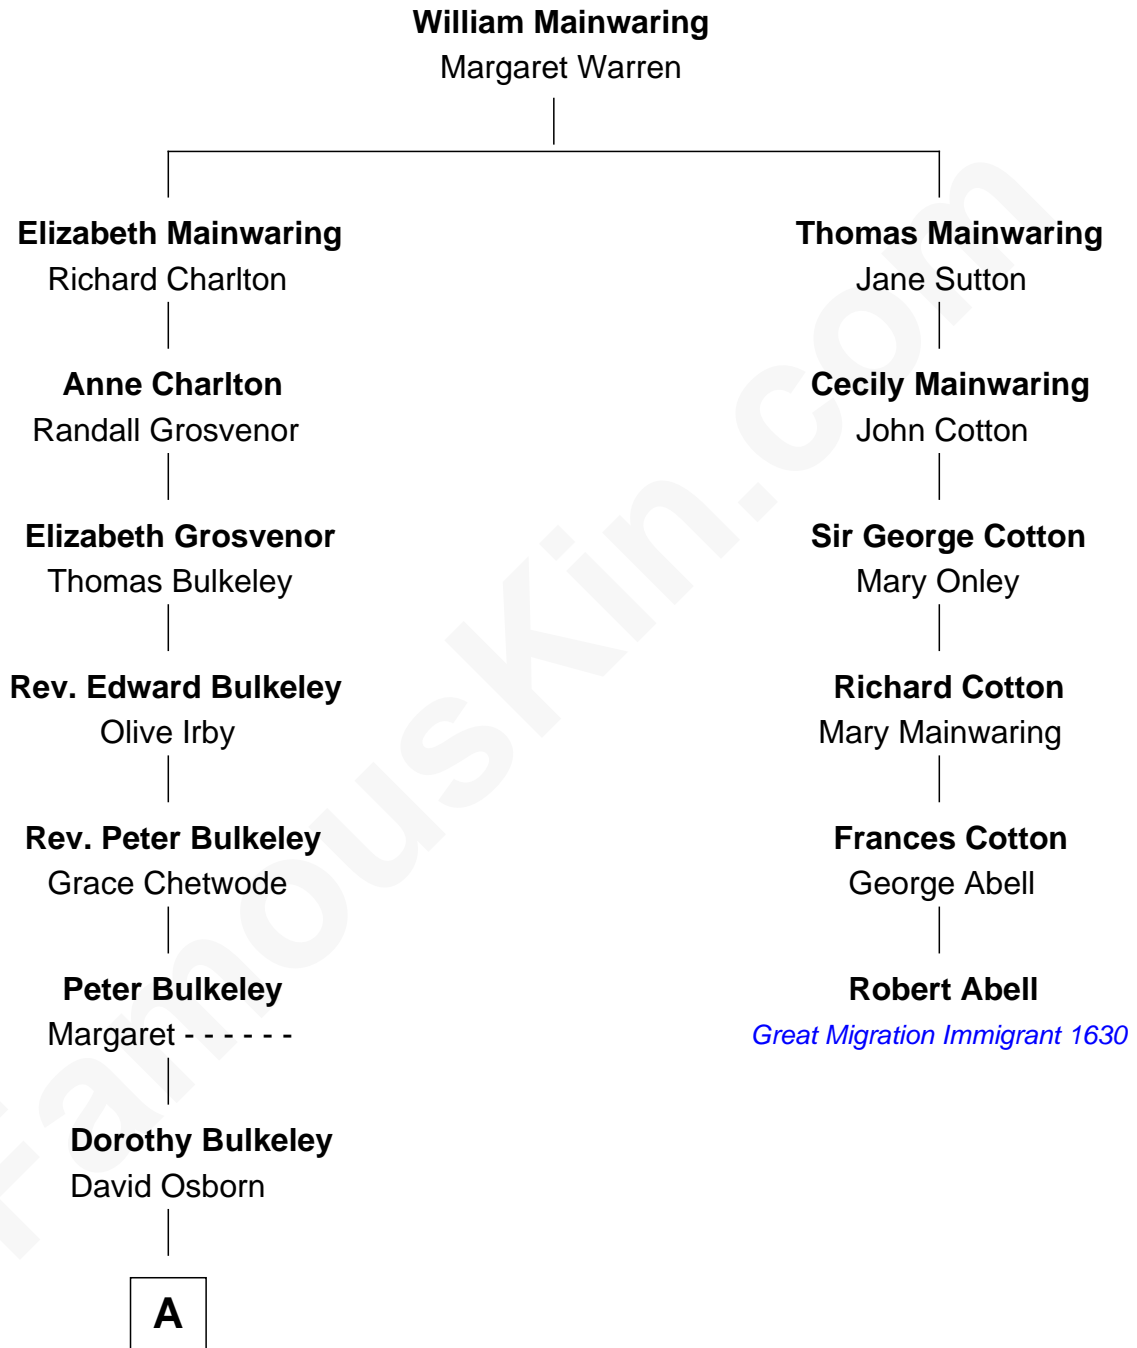

FamousKin.com Relationship Chart of Jay Gould

American Railroad "Robber Baron"

5th cousin 6 times removed of

Robert Abell

(c1605 - 1663) Great Migration Immigrant 1630

A

—
Eleazer Osborn
Hannah Bulkeley

—
Eleazer Osborn
Sarah Burr

—
Anna Osborn
Abraham Gould

—
John Burr Gould
Mary More

—
Jay Gould
"Robber Baron"