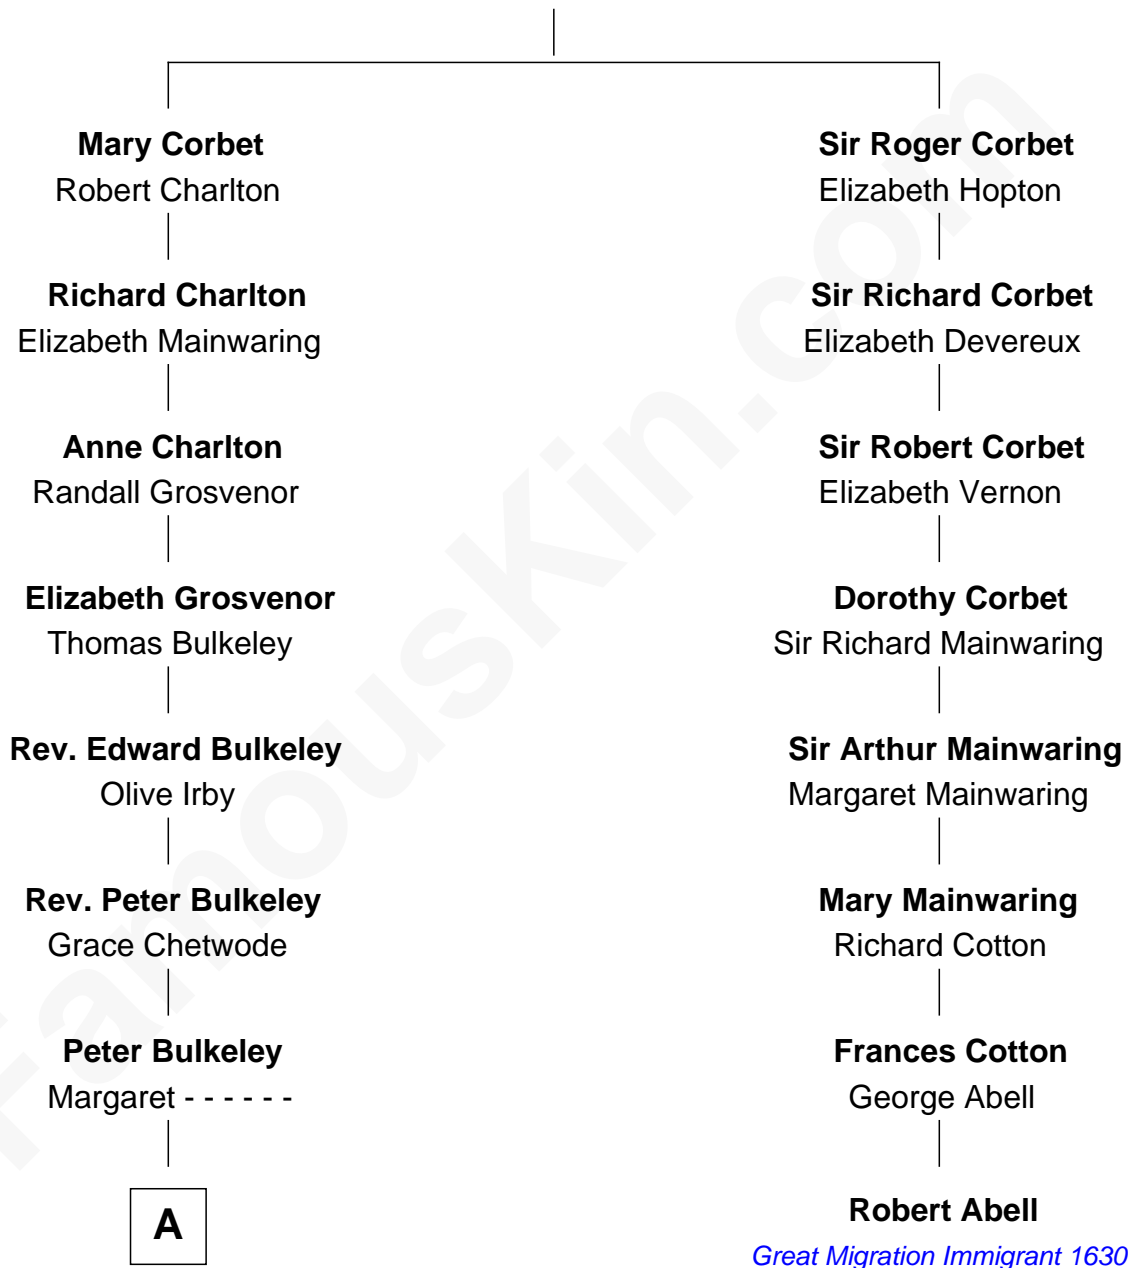

Sir Robert Corbet

Margaret - - - - -