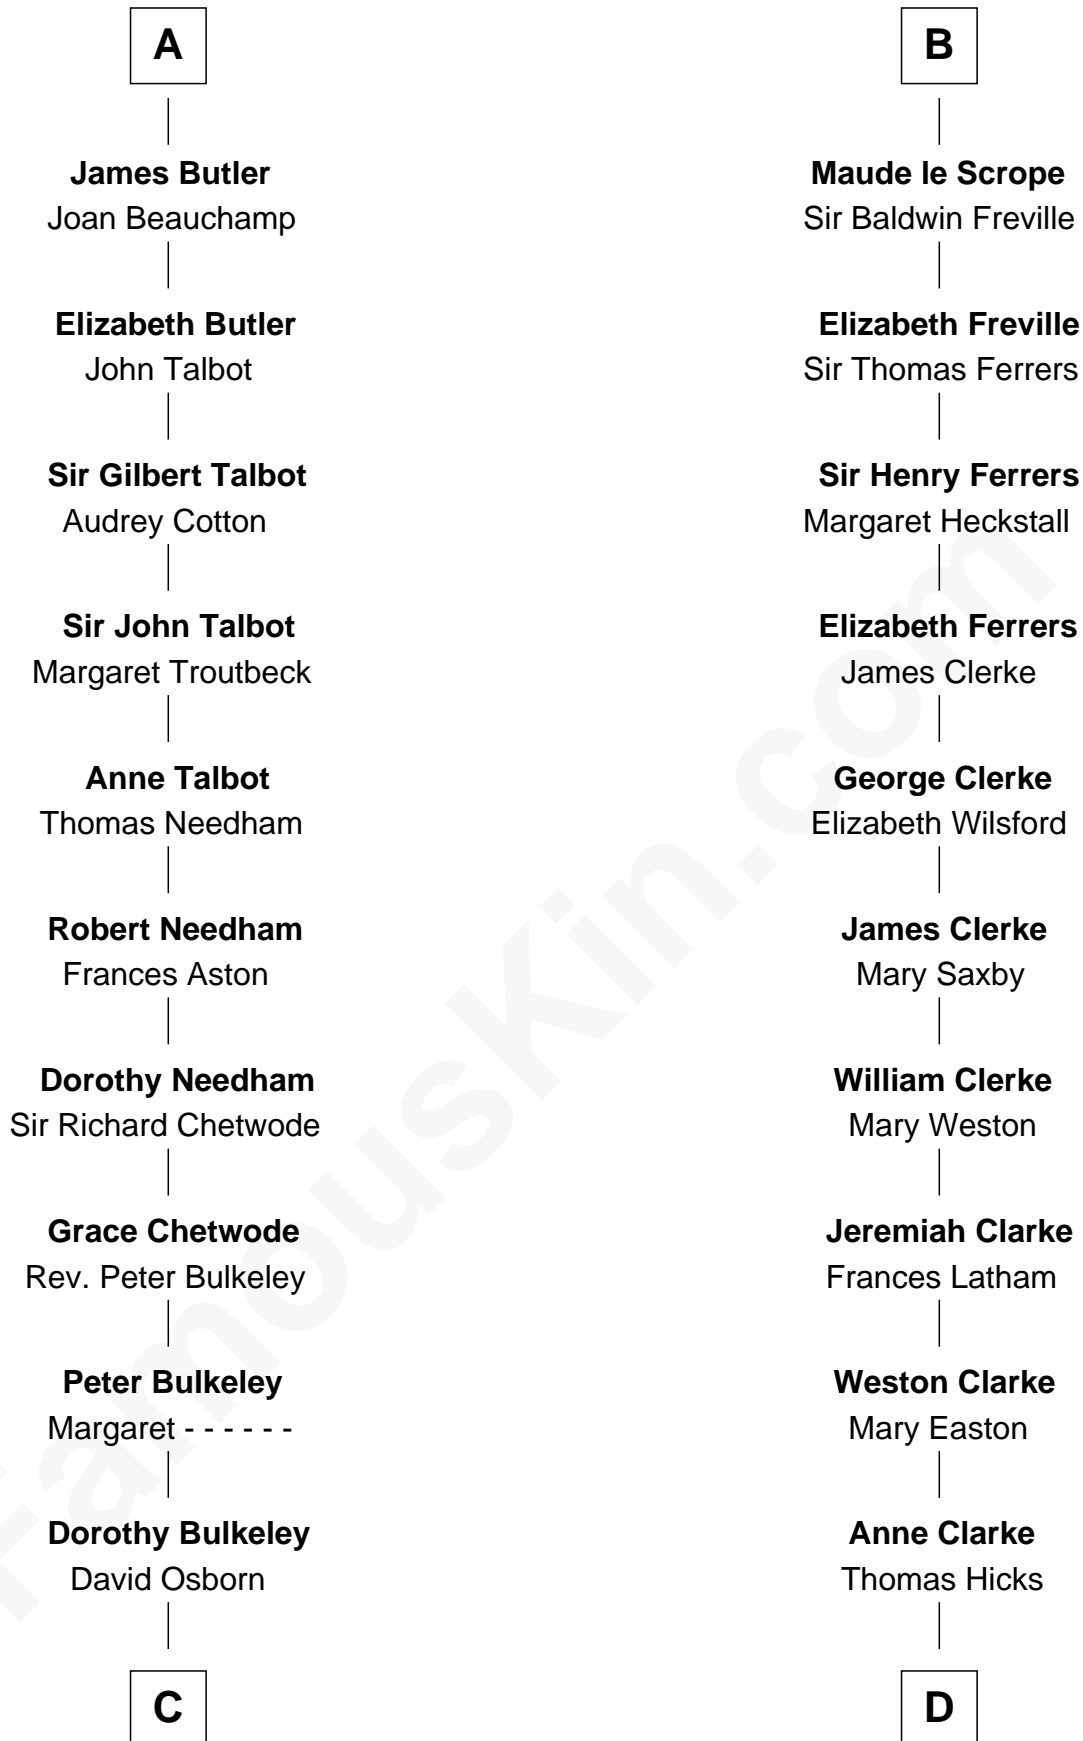

FamousKin.com

Relationship Chart of

Jay Gould

American Railroad "Robber Baron"

21st cousin of

Susan B. Anthony

Women's Rights Advocate

C

Eleazer Osborn
Hannah Bulkeley

Eleazer Osborn
Sarah Burr

Anna Osborn
Abraham Gould

John Burr Gould
Mary More

Jay Gould
"Robber Baron"

D

Thomas Hicks
Judith Akin

Judith Hicks
David Anthony

Humphrey Anthony
Hannah Lapham

Daniel Anthony
Lucy Read

Susan B. Anthony
Women's Rights Advocate