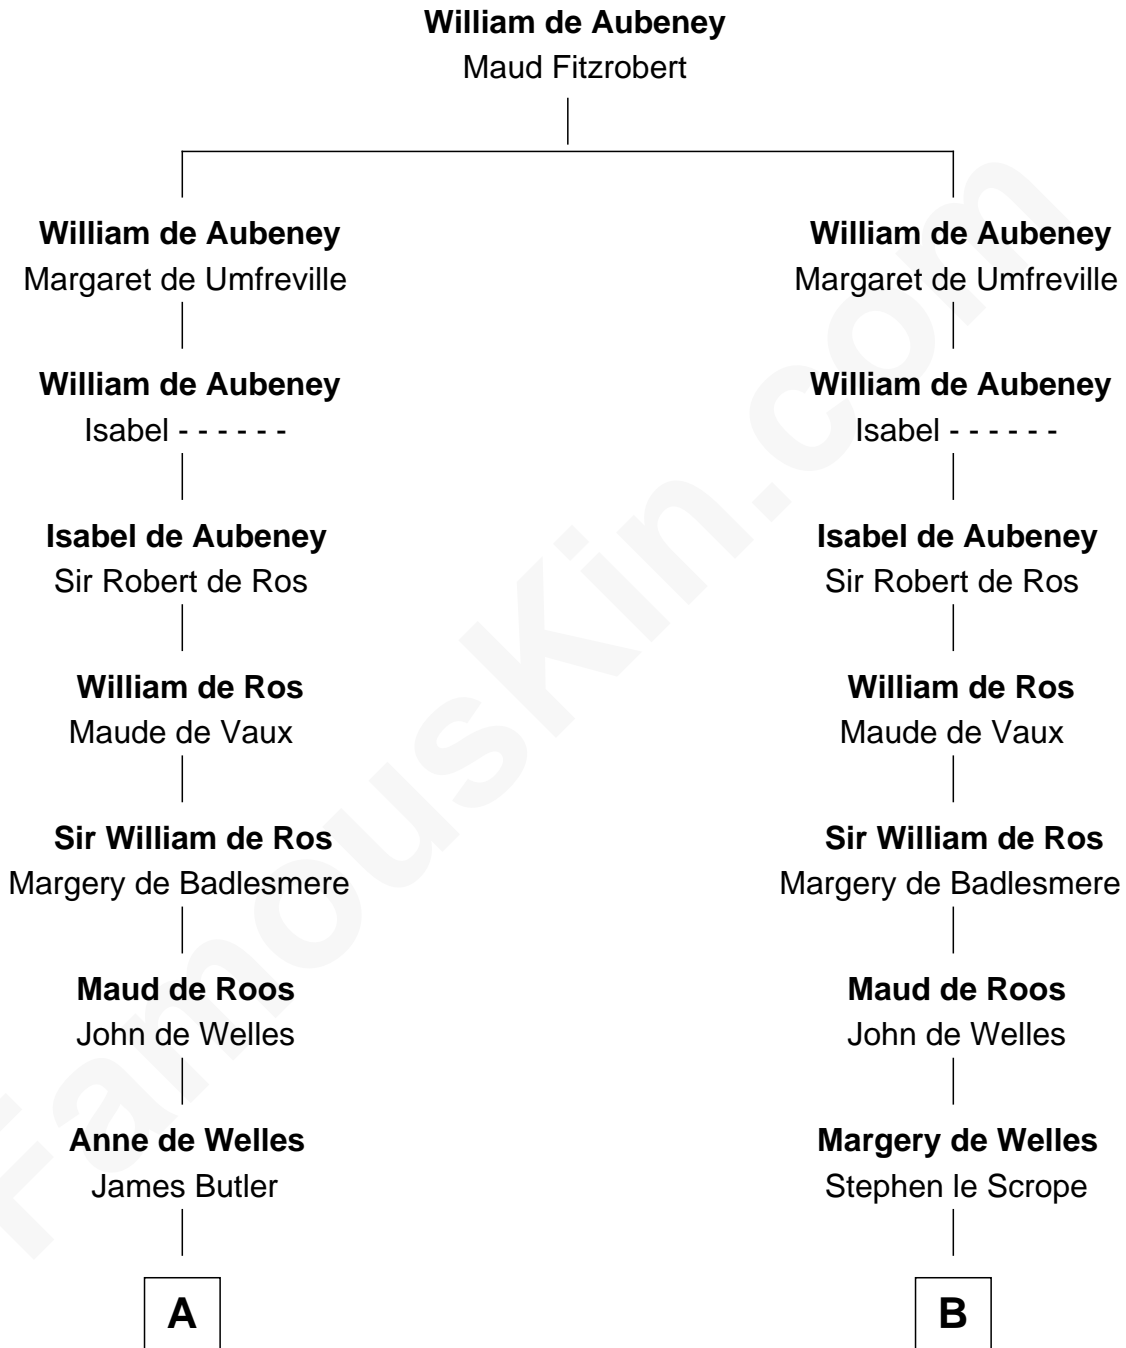

FamousKin.com

Relationship Chart of

Jay Gould

American Railroad "Robber Baron"

21st cousin of

Susan B. Anthony

Women's Rights Advocate

C

Eleazer Osborn
Hannah Bulkeley

Eleazer Osborn
Sarah Burr

Anna Osborn
Abraham Gould

John Burr Gould
Mary More

Jay Gould
"Robber Baron"

D

Thomas Hicks
Judith Akin

Judith Hicks
David Anthony