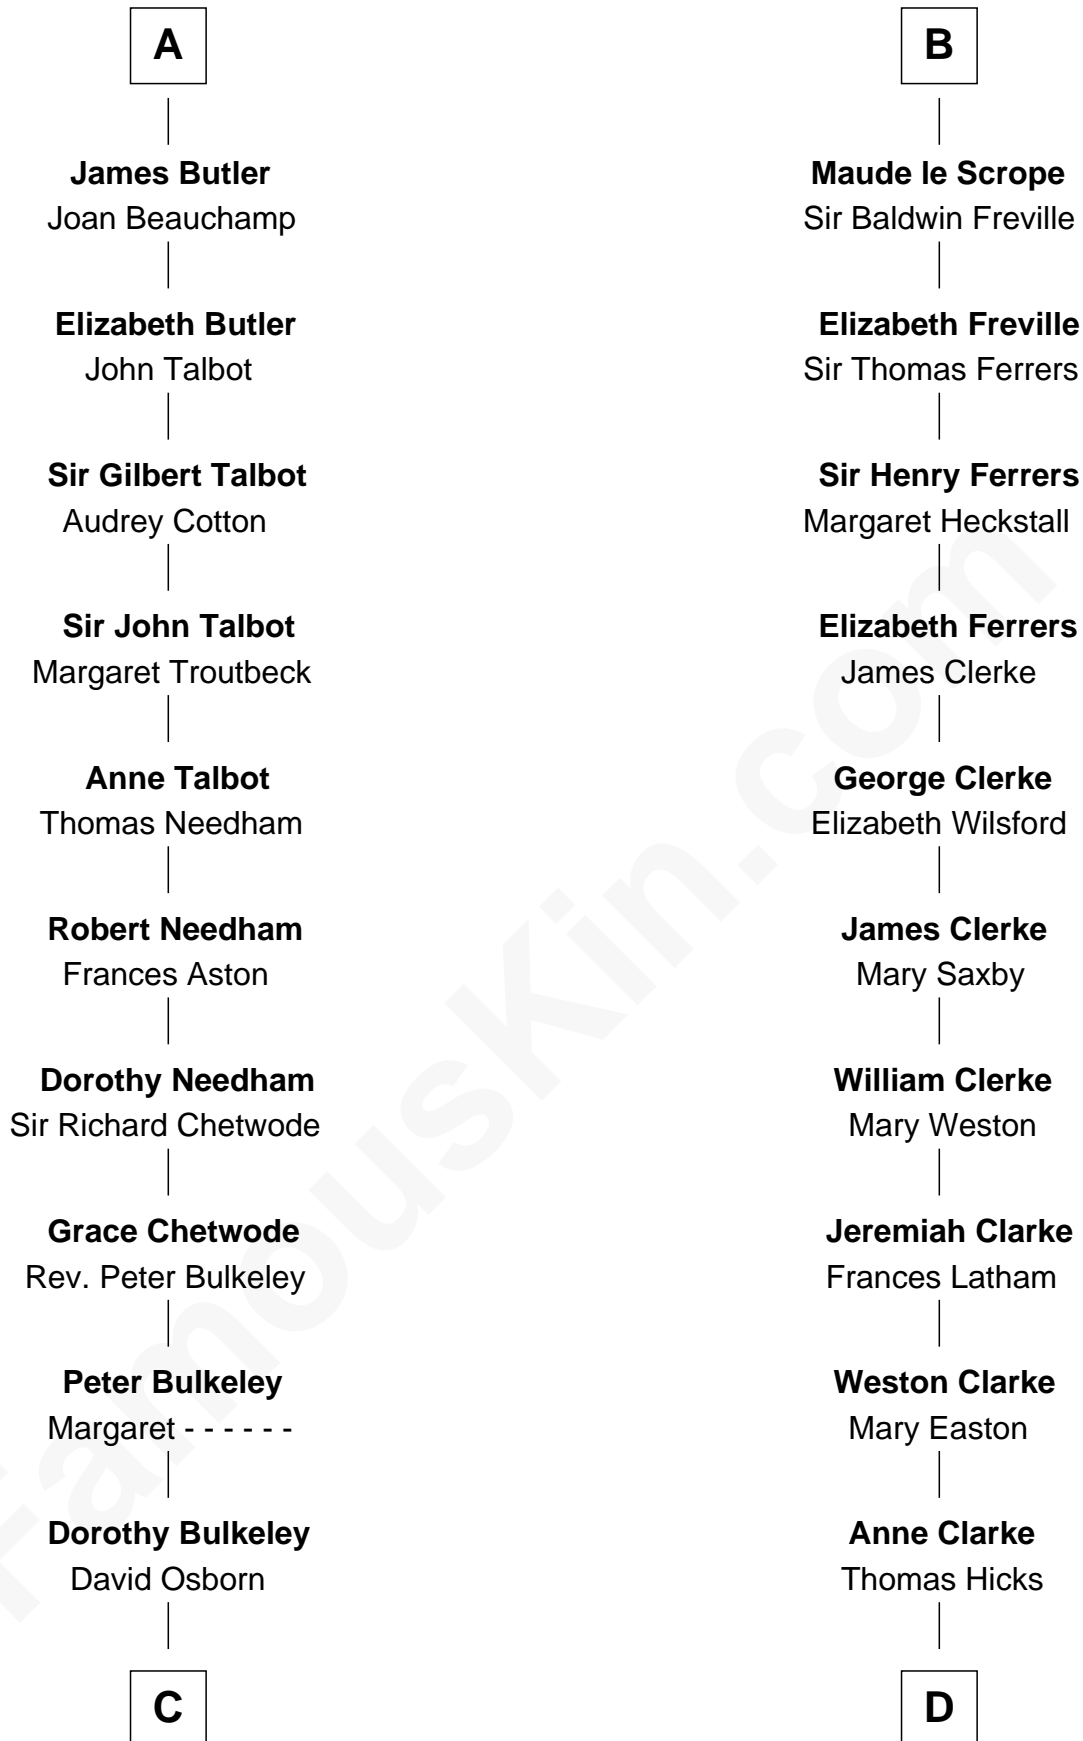

## Relationship Chart of

### Jay Gould

American Railroad "Robber Baron"

21st cousin of

**Susan B. Anthony**

Women's Rights Advocate

**C**

**Eleazer Osborn**  
Hannah Bulkeley

**Eleazer Osborn**  
Sarah Burr

**Anna Osborn**  
Abraham Gould

**John Burr Gould**  
Mary More

**Jay Gould**  
*"Robber Baron"*

**D**

**Thomas Hicks**  
Judith Akin

**Judith Hicks**  
David Anthony

**Humphrey Anthony**  
Hannah Lapham

**Daniel Anthony**  
Lucy Read