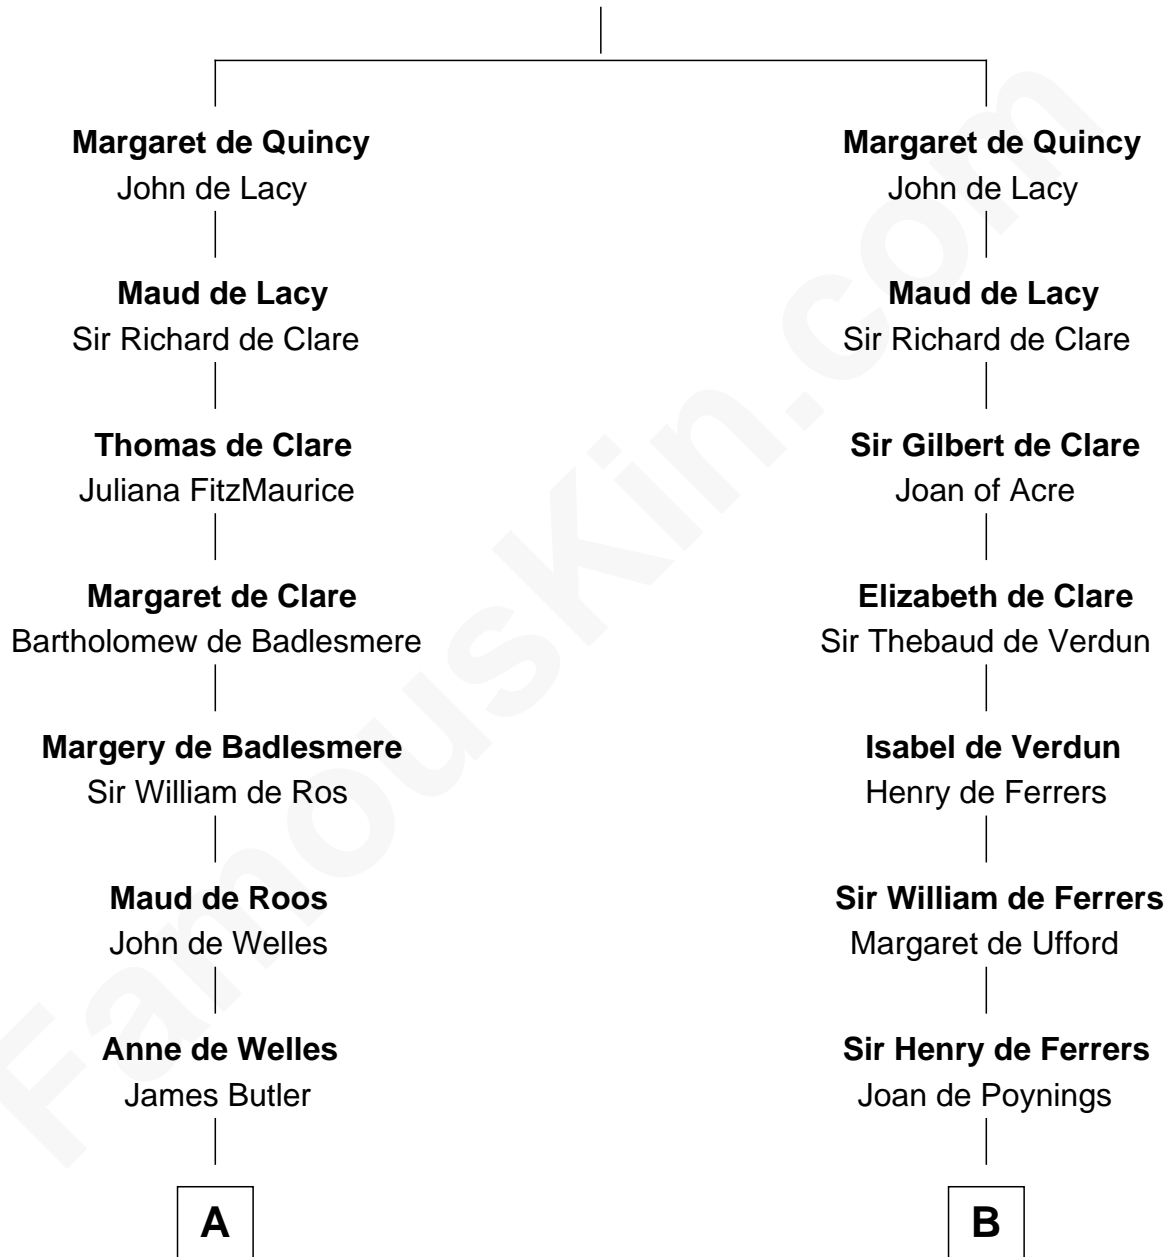

FamousKin.com

Relationship Chart of

Jay Gould

American Railroad "Robber Baron"

21st cousin of

Susan B. Anthony

Women's Rights Advocate

Sir Robert II de Quincy

Hawise of Chester

C

Eleazer Osborn
Hannah Bulkeley

Eleazer Osborn
Sarah Burr

Anna Osborn
Abraham Gould

John Burr Gould
Mary More

Jay Gould
"Robber Baron"

D