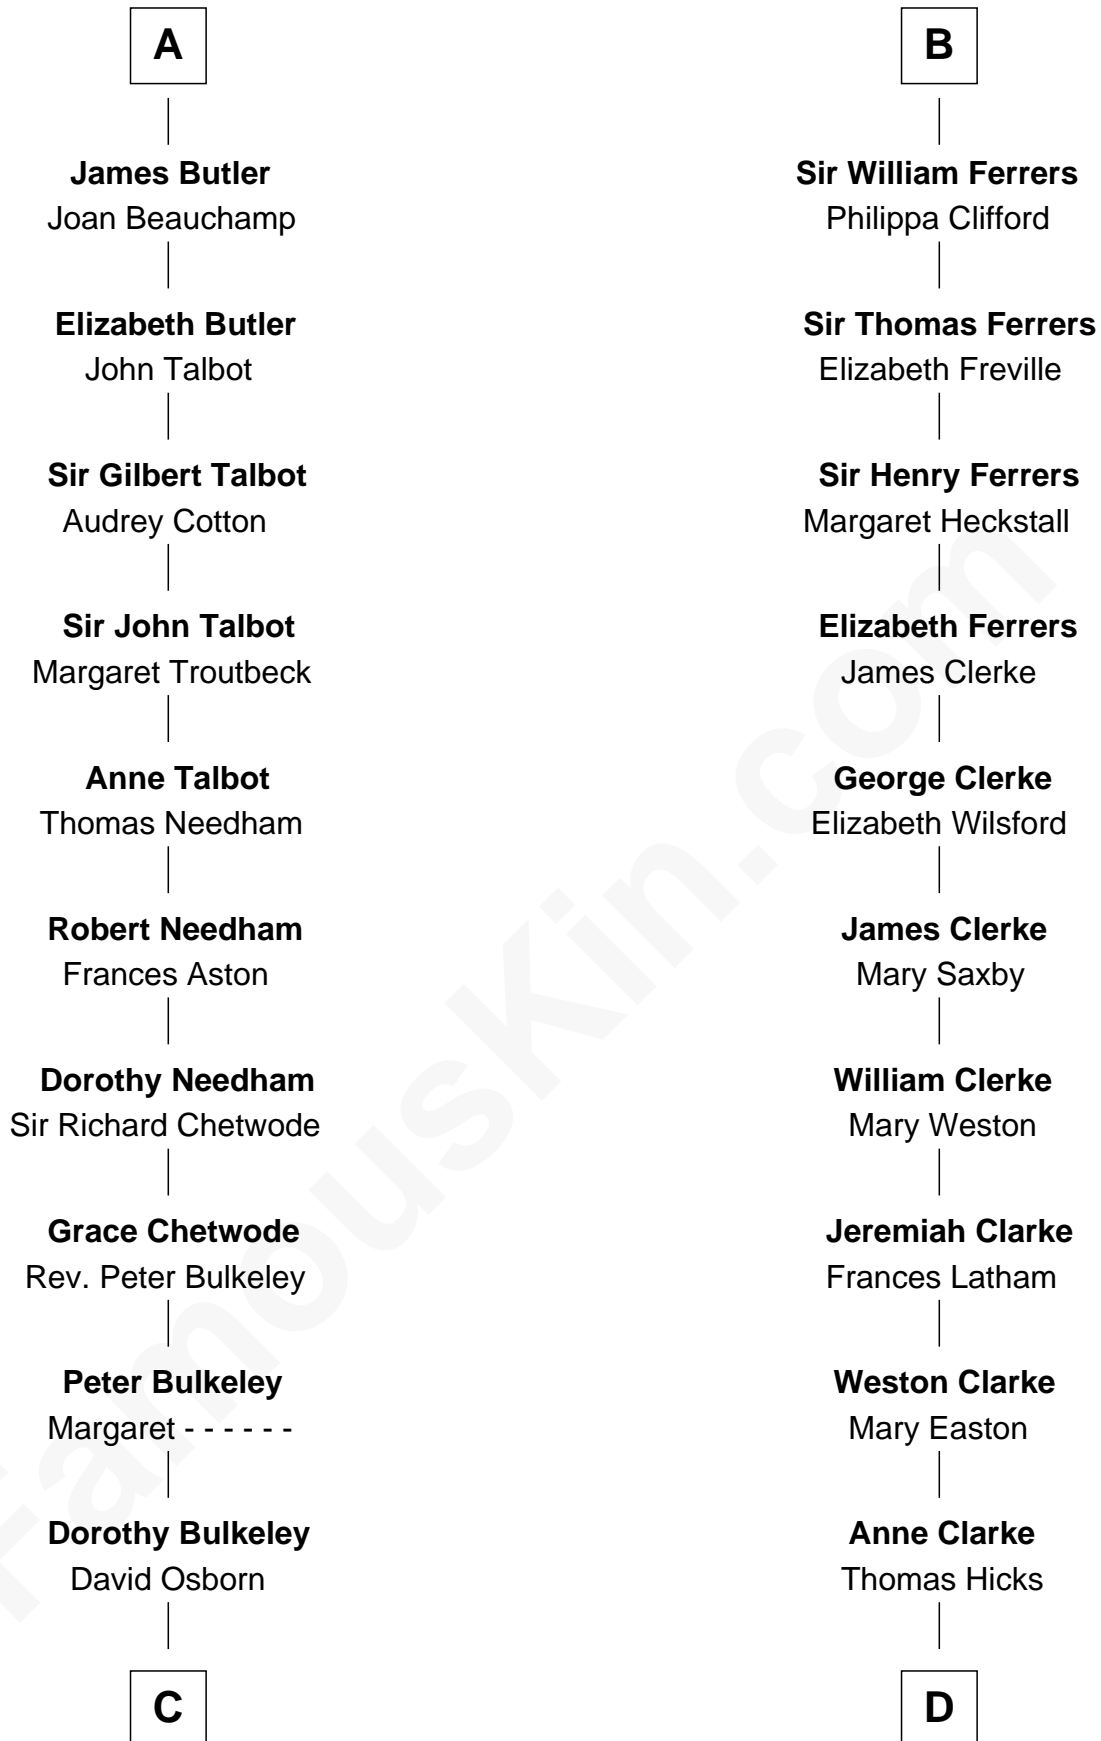

FamousKin.com

Relationship Chart of

Jay Gould

American Railroad "Robber Baron"

21st cousin of

Susan B. Anthony

Women's Rights Advocate

Sir Robert II de Quincy

Hawise of Chester

C

Eleazer Osborn
Hannah Bulkeley

Eleazer Osborn
Sarah Burr

Anna Osborn
Abraham Gould

John Burr Gould
Mary More

Jay Gould
"Robber Baron"

D