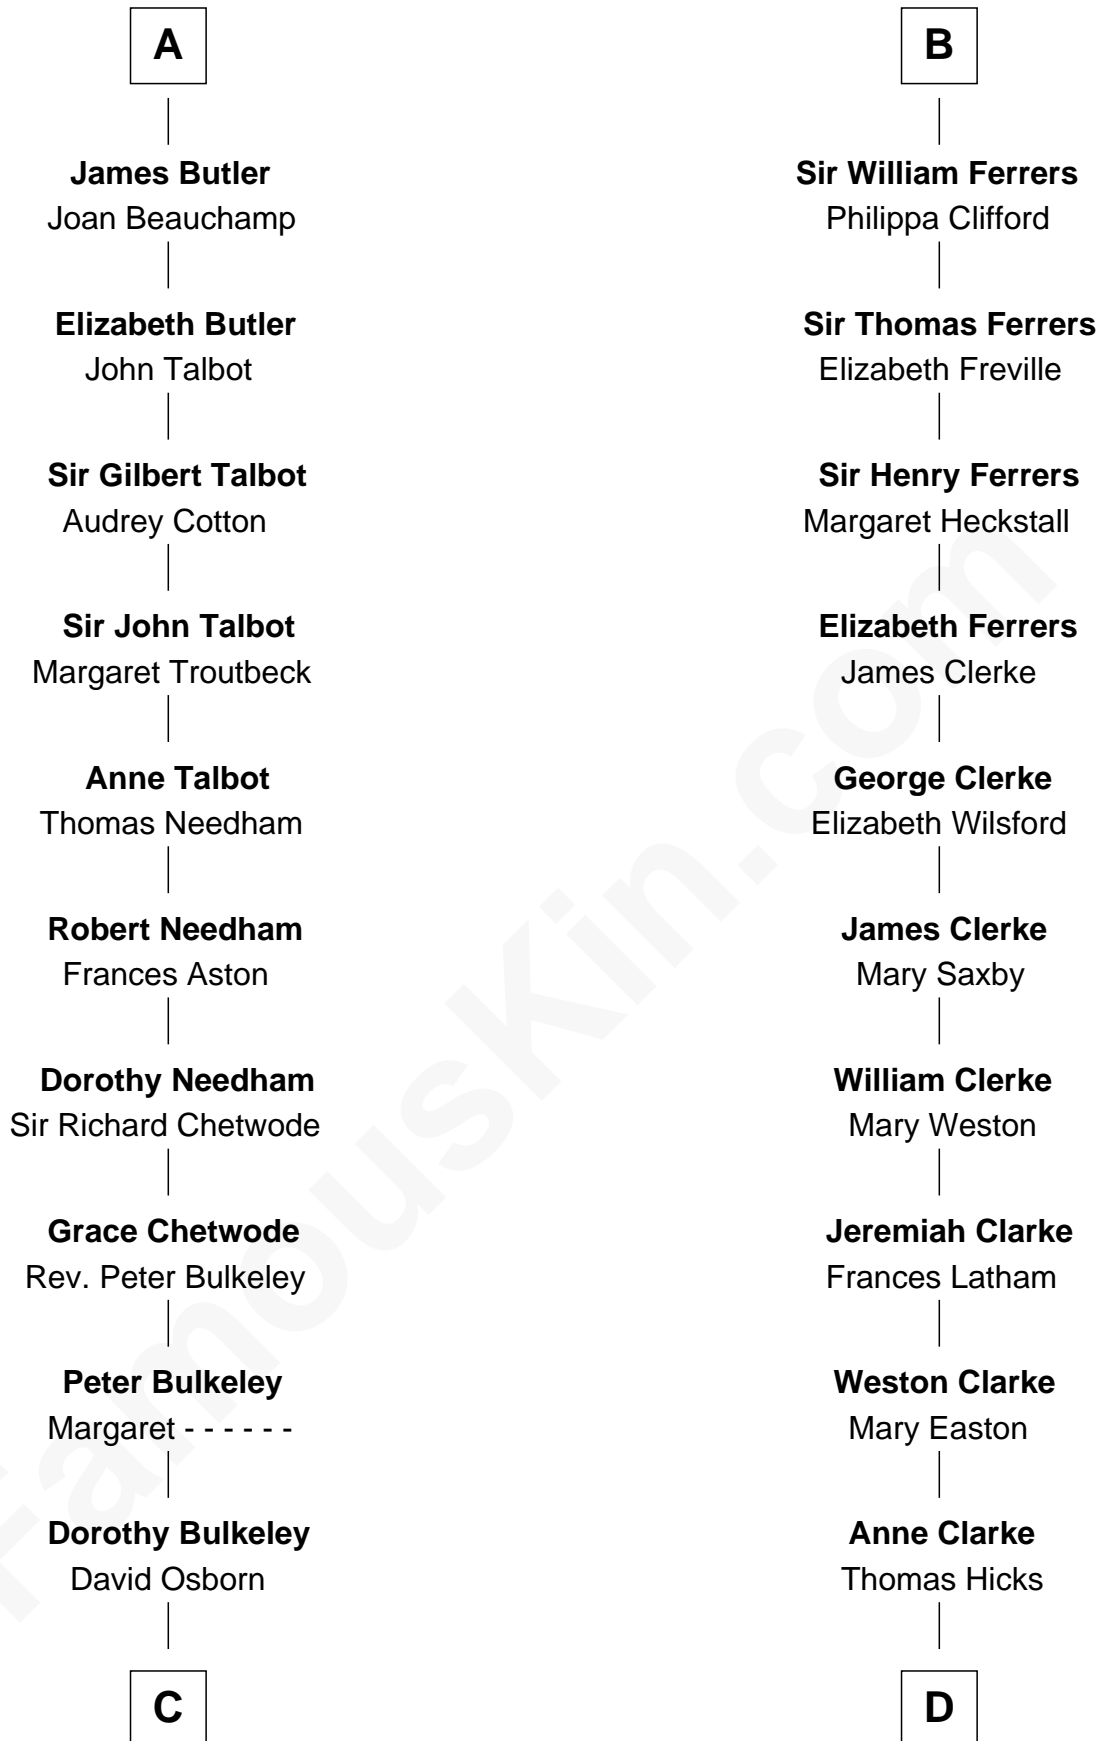

# FamousKin.com Relationship Chart of

**Jay Gould**

*American Railroad "Robber Baron"*

21st cousin of

**Susan B. Anthony**

*Women's Rights Advocate*

**C**

**Eleazer Osborn**  
Hannah Bulkeley

**Eleazer Osborn**  
Sarah Burr

**Anna Osborn**  
Abraham Gould

**John Burr Gould**  
Mary More

**Jay Gould**  
*"Robber Baron"*

**D**

**Thomas Hicks**  
Judith Akin

**Judith Hicks**  
David Anthony

**Humphrey Anthony**  
Hannah Lapham

**Daniel Anthony**  
Lucy Read

**Susan B. Anthony**  
*Women's Rights Advocate*