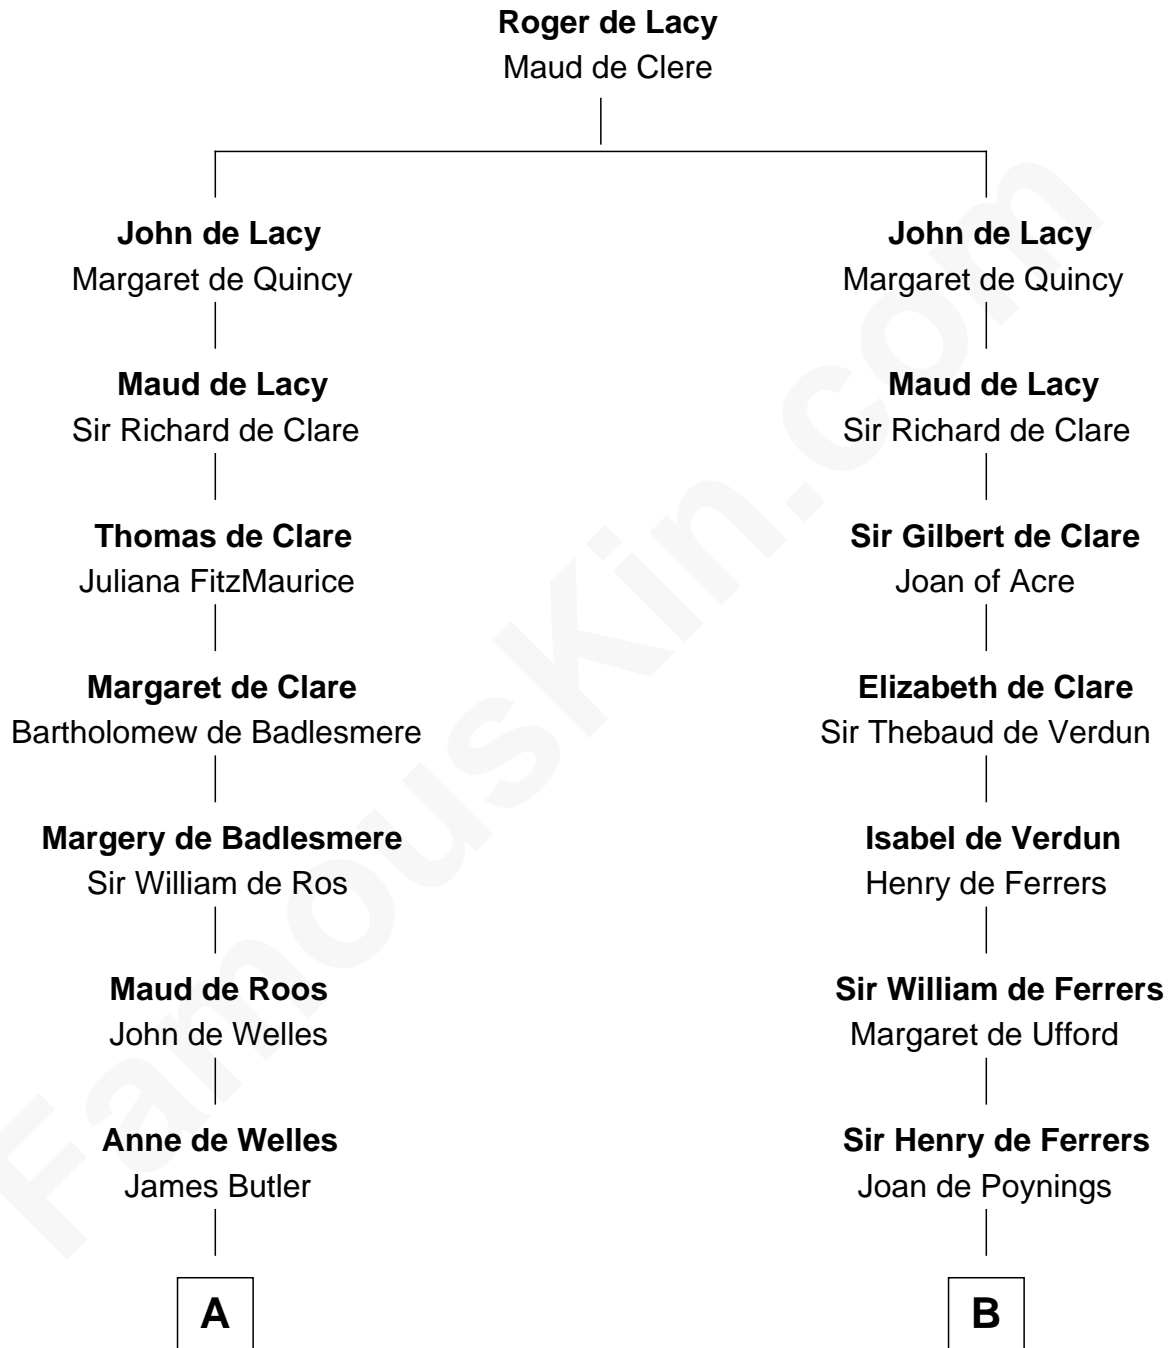

# FamousKin.com Relationship Chart of

**Jay Gould**

*American Railroad "Robber Baron"*

21st cousin of

**Susan B. Anthony**

*Women's Rights Advocate*

**C**

**Eleazer Osborn**  
Hannah Bulkeley

**Eleazer Osborn**  
Sarah Burr

**Anna Osborn**  
Abraham Gould

**John Burr Gould**  
Mary More

**Jay Gould**  
*"Robber Baron"*

**D**

**Thomas Hicks**  
Judith Akin

**Judith Hicks**  
David Anthony

**Humphrey Anthony**  
Hannah Lapham

**Daniel Anthony**  
Lucy Read

**Susan B. Anthony**  
*Women's Rights Advocate*