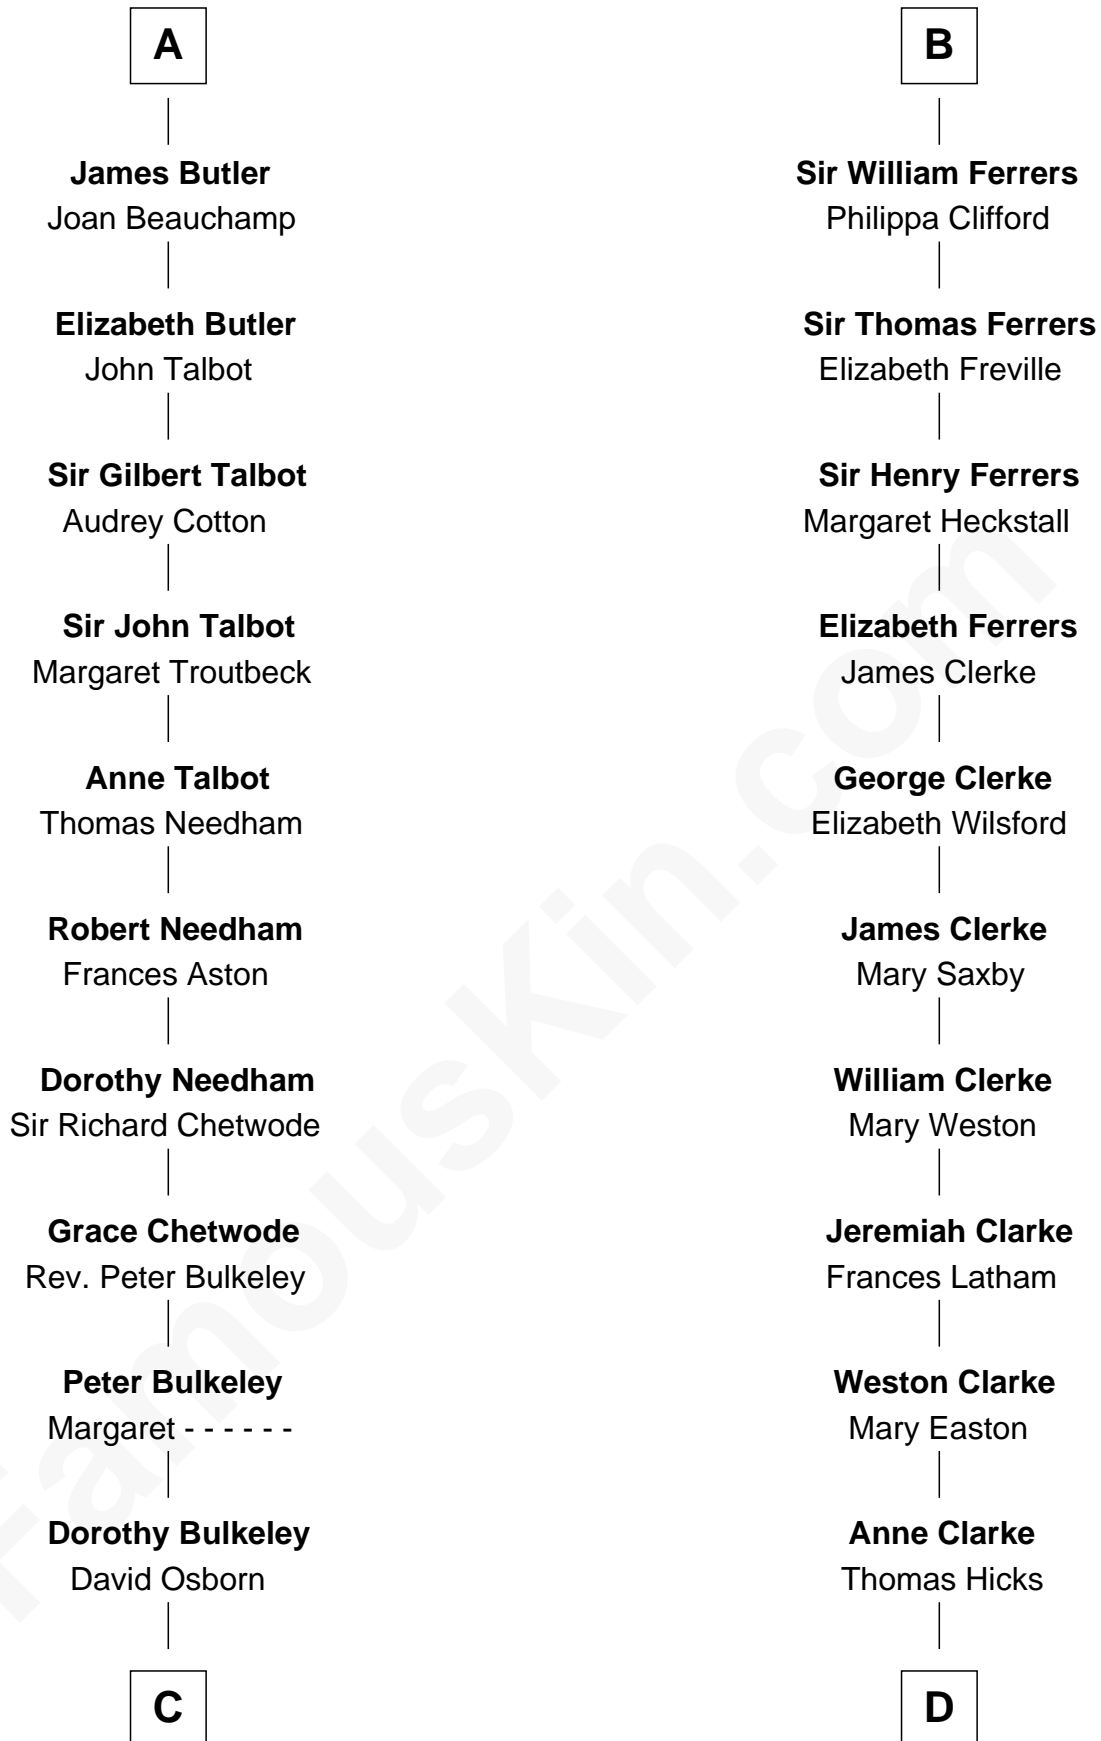

FamousKin.com

Relationship Chart of

Jay Gould

American Railroad "Robber Baron"

21st cousin of

Susan B. Anthony

Women's Rights Advocate

C

Eleazer Osborn
Hannah Bulkeley

Eleazer Osborn
Sarah Burr

Anna Osborn
Abraham Gould

John Burr Gould
Mary More

Jay Gould
"Robber Baron"

D

Thomas Hicks
Judith Akin

Judith Hicks
David Anthony