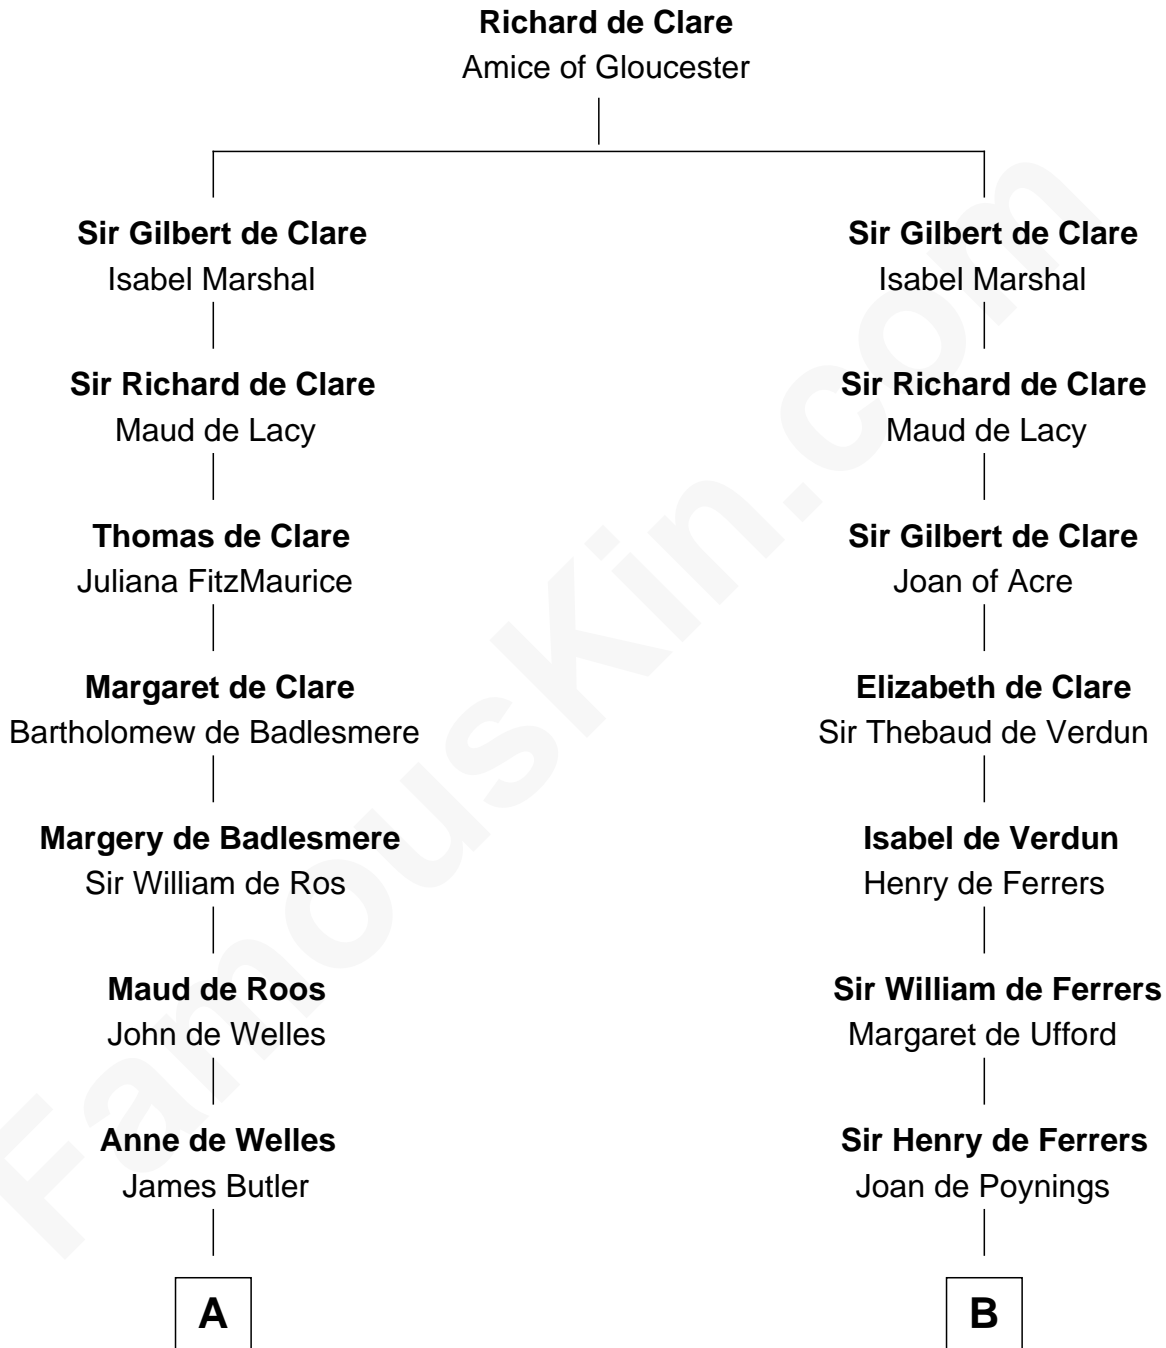

FamousKin.com

Relationship Chart of

Jay Gould

American Railroad "Robber Baron"

21st cousin of

Susan B. Anthony

Women's Rights Advocate

C

Eleazer Osborn
Hannah Bulkeley

Eleazer Osborn
Sarah Burr

Anna Osborn
Abraham Gould

John Burr Gould
Mary More

Jay Gould
"Robber Baron"

D

Thomas Hicks
Judith Akin

Judith Hicks
David Anthony