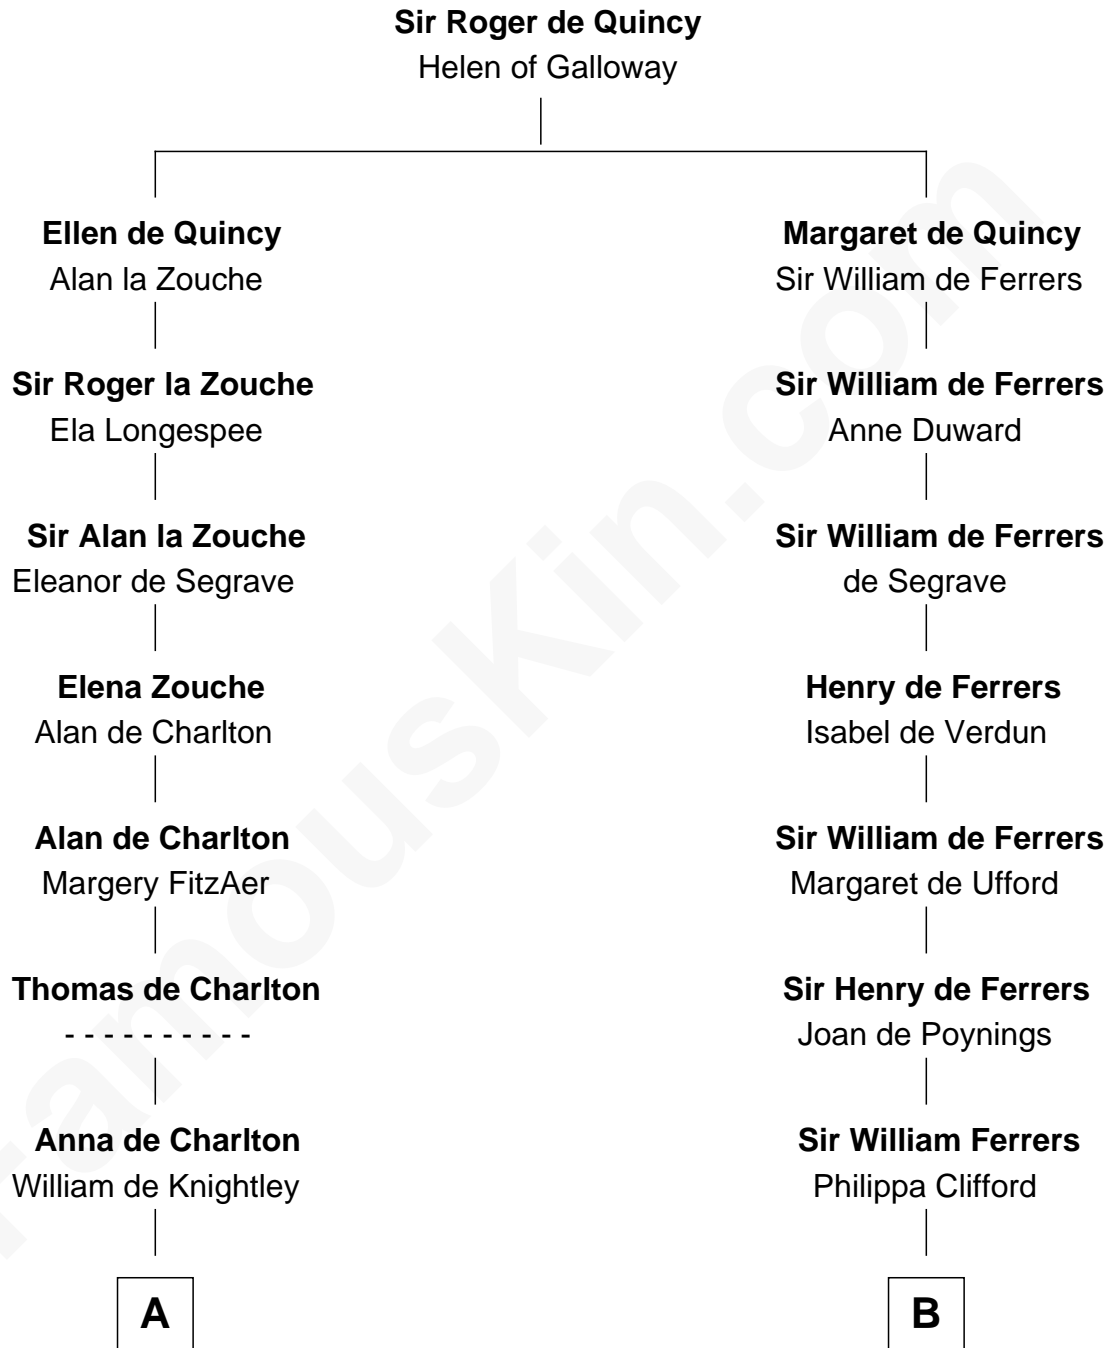

FamousKin.com

Relationship Chart of

Jay Gould

American Railroad "Robber Baron"

20th cousin of

Susan B. Anthony

Women's Rights Advocate

A

Thomas de Knightley de Charlton

Elizabeth Francis

Robert Charlton

Mary Corbet

Richard Charlton

Elizabeth Mainwaring

Anne Charlton

Randall Grosvenor