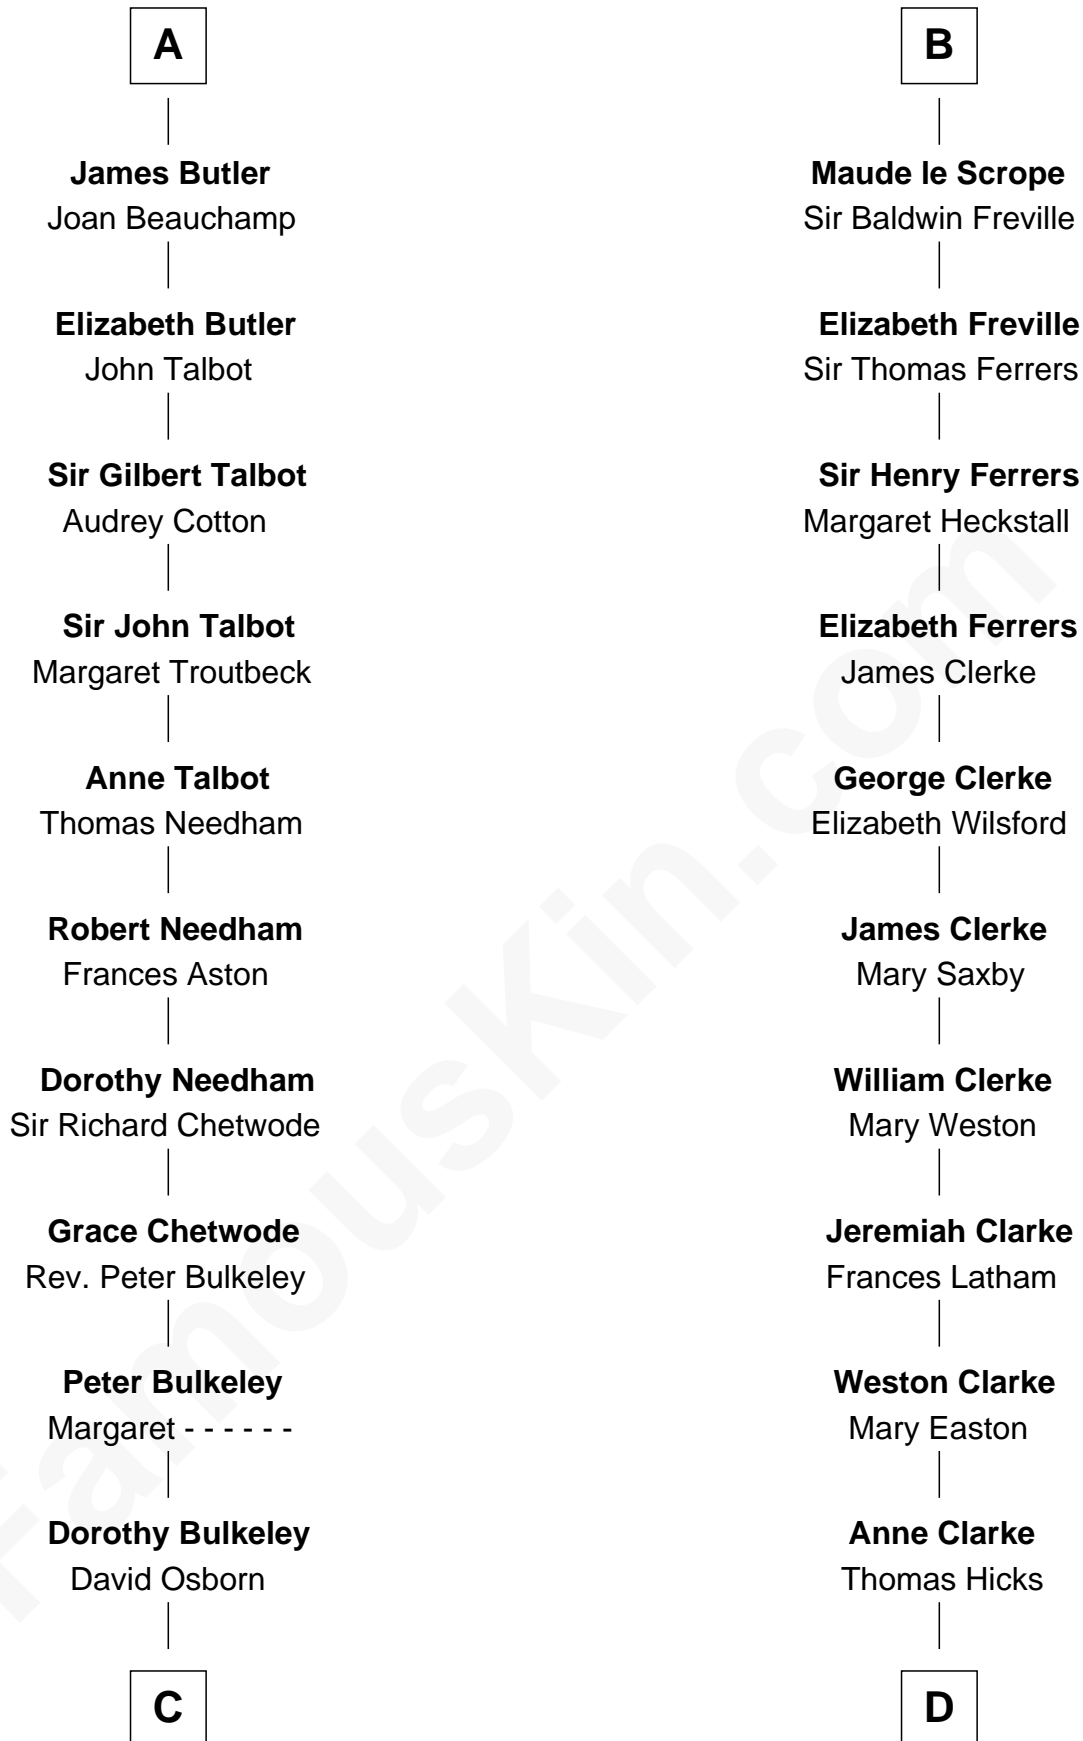

## Relationship Chart of

### Jay Gould

American Railroad "Robber Baron"

21st cousin of

**Susan B. Anthony**

Women's Rights Advocate

**William I, King of Scotland**

----- Avenal

**C**

**Eleazer Osborn**  
Hannah Bulkeley

**Eleazer Osborn**  
Sarah Burr

**Anna Osborn**  
Abraham Gould

**John Burr Gould**  
Mary More

**Jay Gould**  
*"Robber Baron"*

**D**

**Thomas Hicks**  
Judith Akin

**Judith Hicks**  
David Anthony

**Humphrey Anthony**  
Hannah Lapham

**Daniel Anthony**  
Lucy Read

**Susan B. Anthony**  
*Women's Rights Advocate*