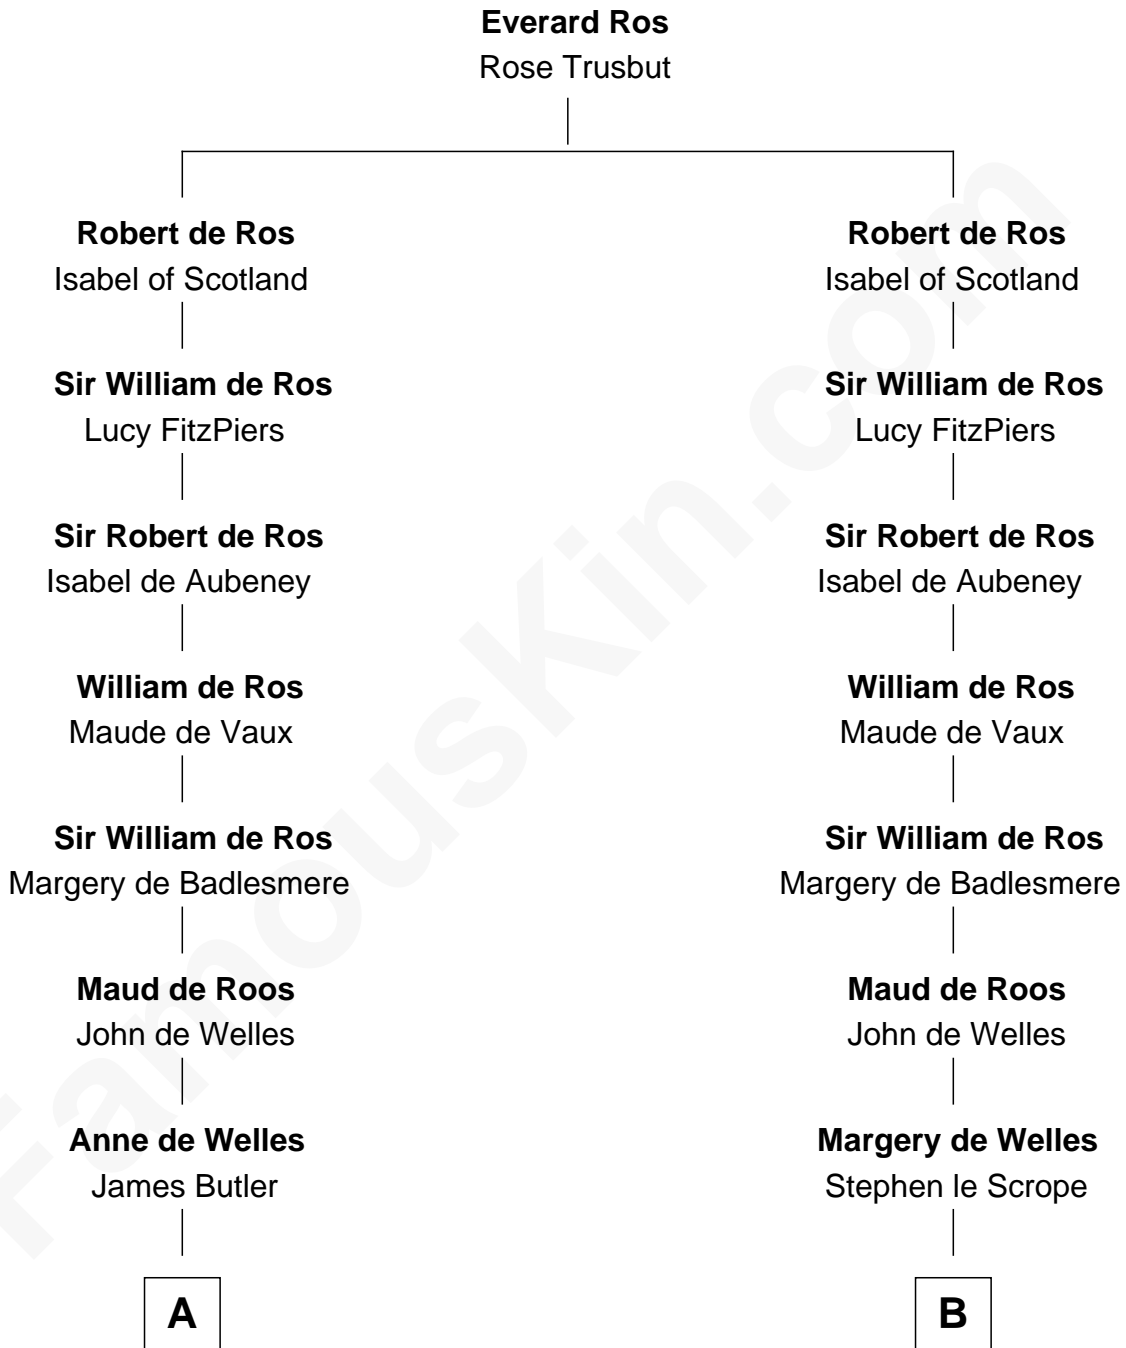

FamousKin.com

Relationship Chart of

Jay Gould

American Railroad "Robber Baron"

21st cousin of

Susan B. Anthony

Women's Rights Advocate

C

Eleazer Osborn
Hannah Bulkeley

Eleazer Osborn
Sarah Burr

Anna Osborn
Abraham Gould

John Burr Gould
Mary More

Jay Gould
"Robber Baron"

D

Thomas Hicks
Judith Akin

Judith Hicks
David Anthony