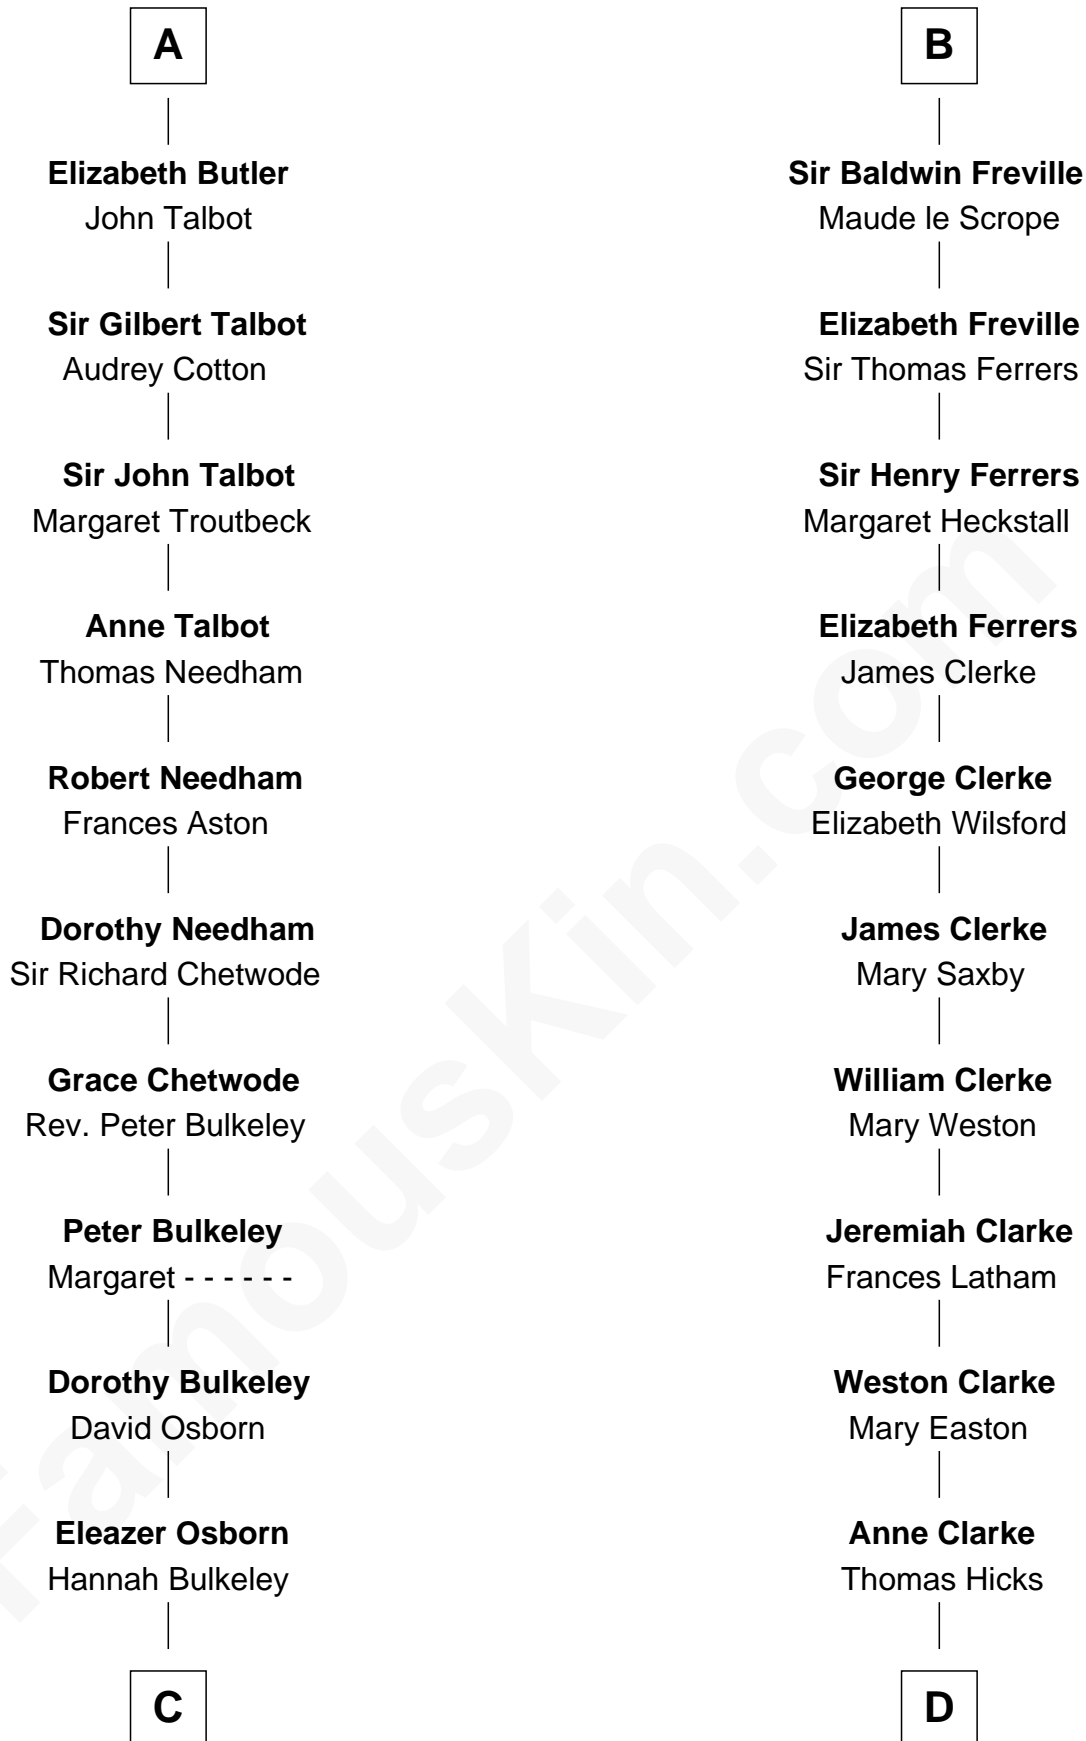

FamousKin.com

Relationship Chart of

Jay Gould

American Railroad "Robber Baron"

20th cousin 1 time removed of

Susan B. Anthony

Women's Rights Advocate

C

Eleazer Osborn

Sarah Burr

Anna Osborn

Abraham Gould

John Burr Gould

Mary More

Jay Gould

"Robber Baron"