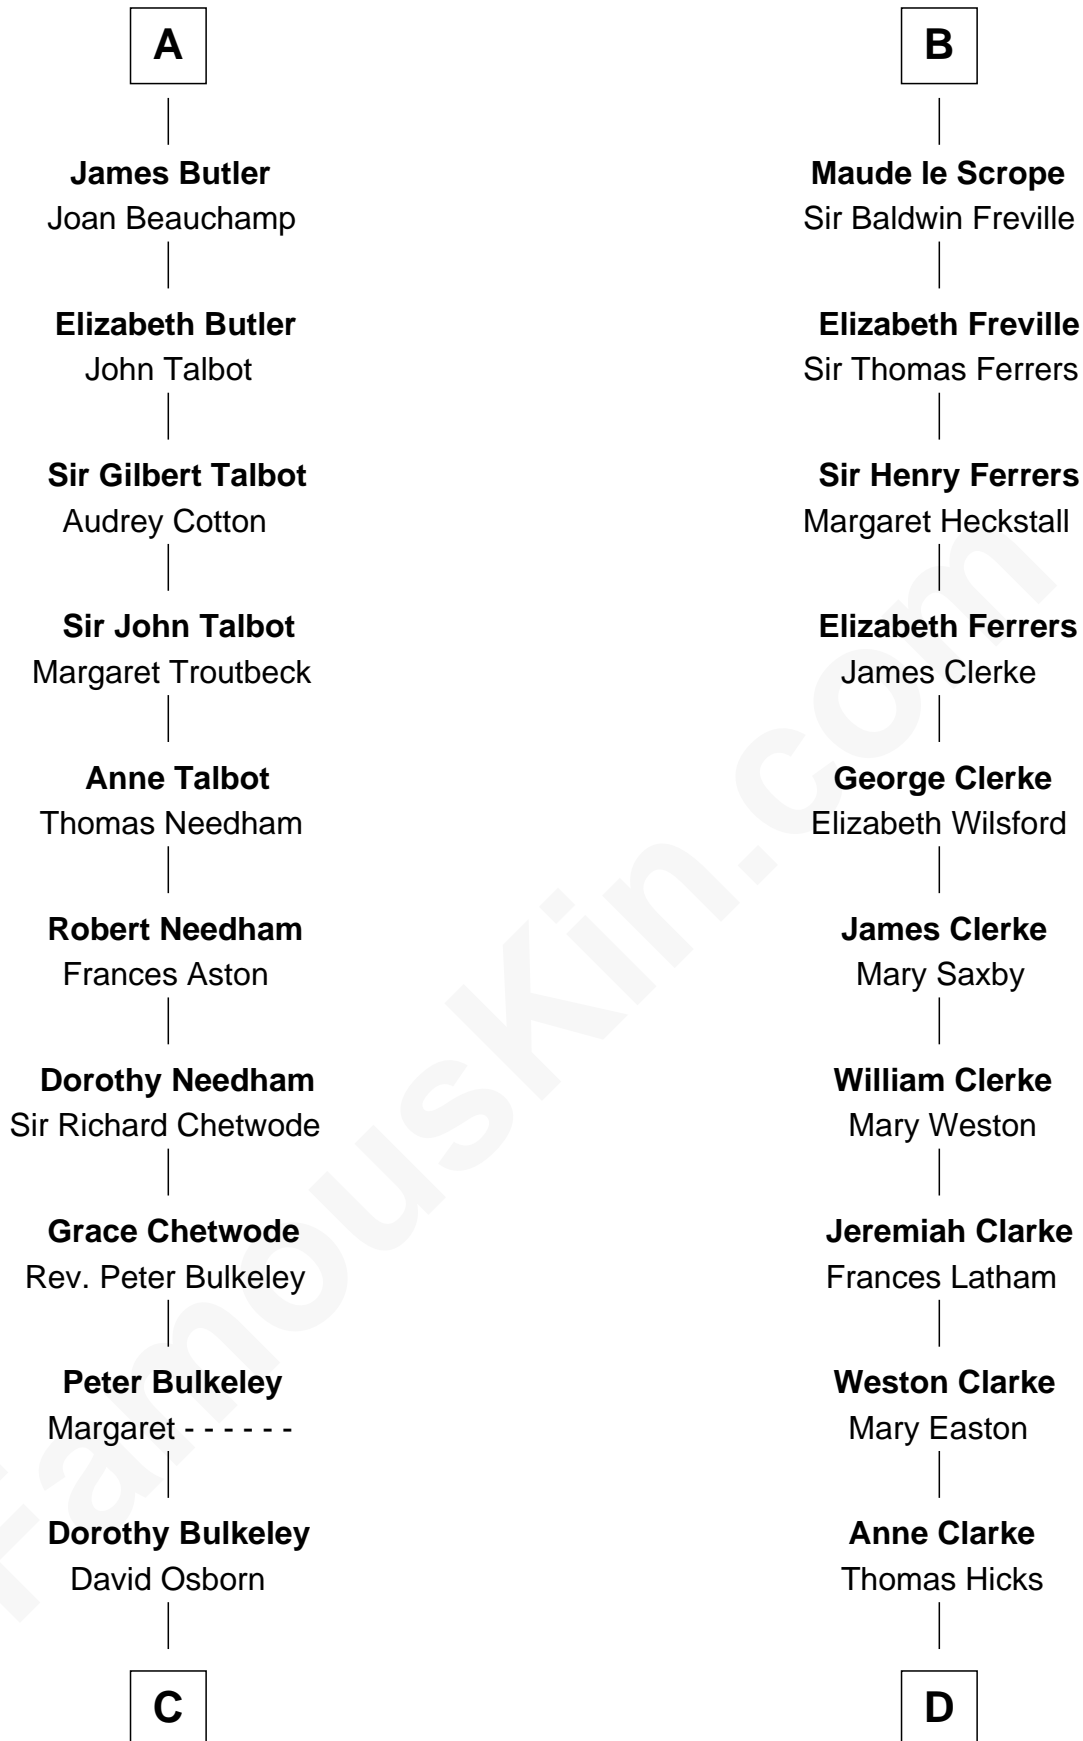

FamousKin.com

Relationship Chart of

Jay Gould

American Railroad "Robber Baron"

21st cousin of

Susan B. Anthony

Women's Rights Advocate

Sir Odinel de Umfreville

Alice de Lucy

C

Eleazer Osborn
Hannah Bulkeley

Eleazer Osborn
Sarah Burr

Anna Osborn
Abraham Gould

John Burr Gould
Mary More

Jay Gould
"Robber Baron"

D