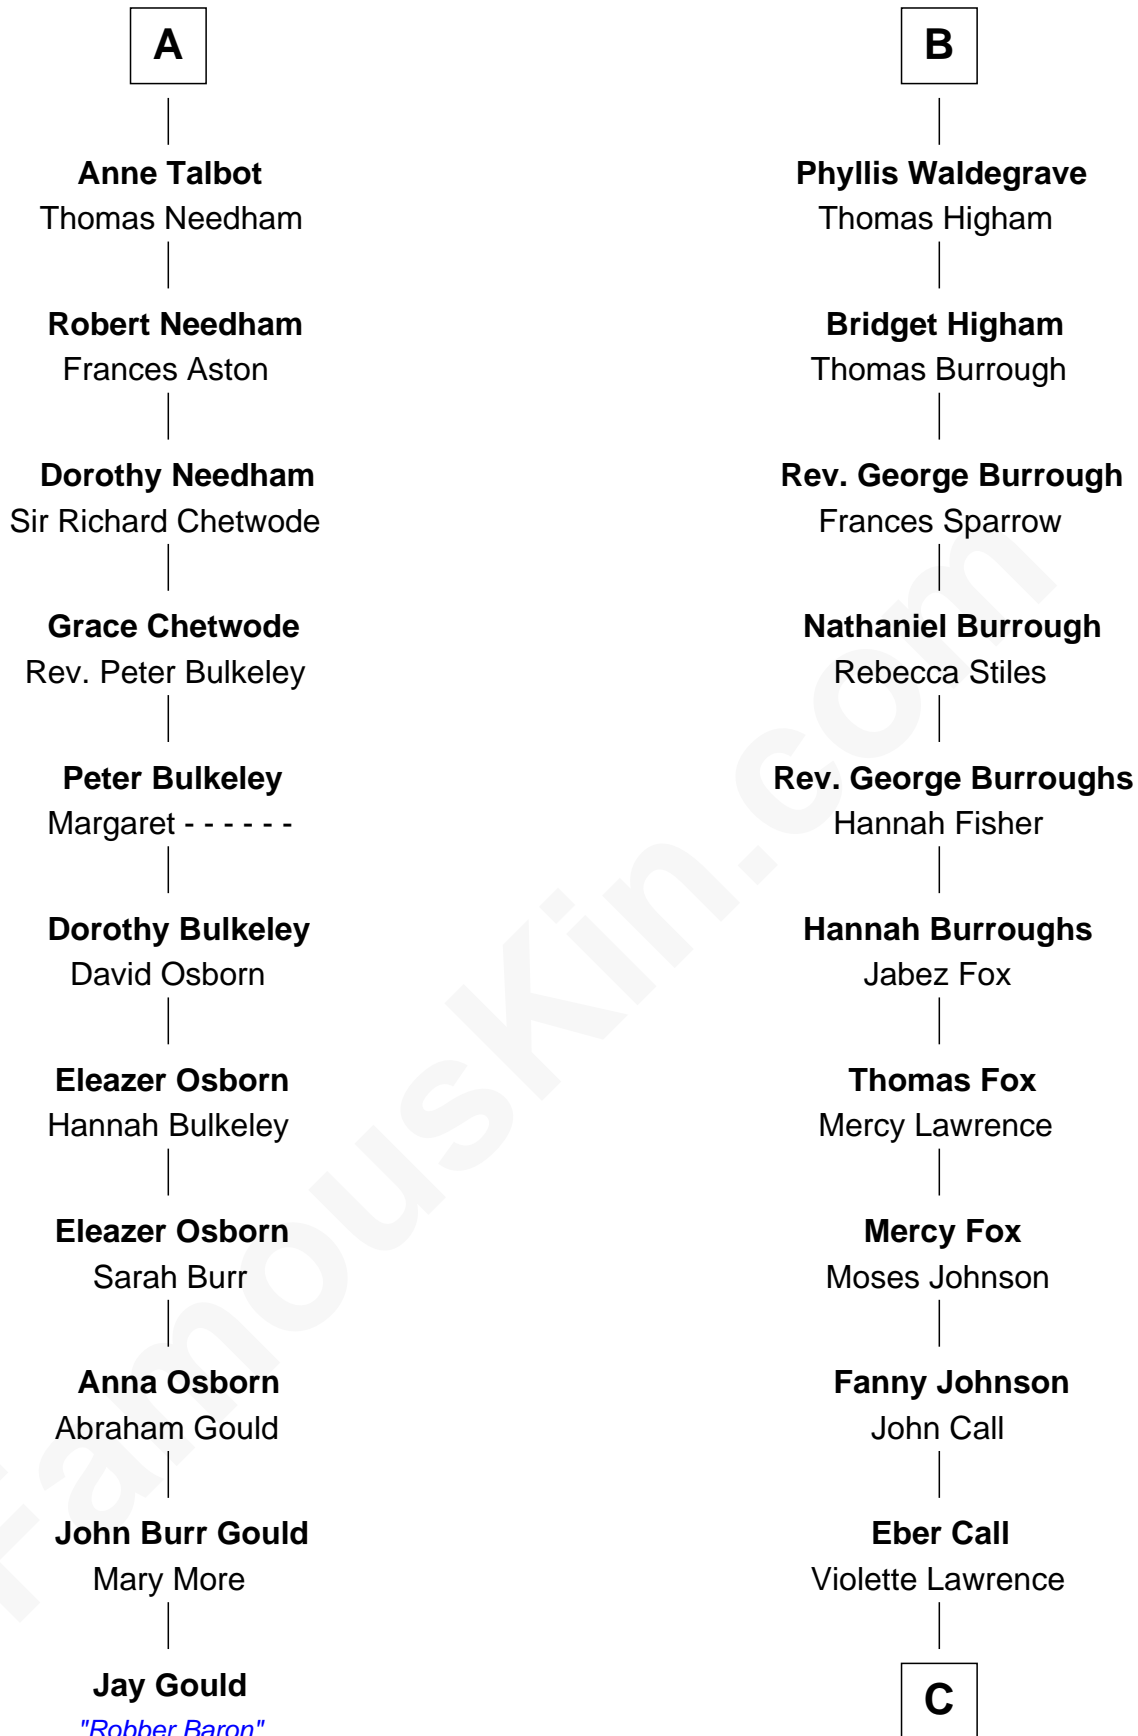

### Jay Gould

American Railroad "Robber Baron"

17th cousin 2 times removed of

**Sir John Talbot**

Margaret Troutbeck

**A**

**Margaret de Badlesmere**

Sir John de Tibetot

**Sir Robert de Tibetot**

Margaret Deincourt

**Elizabeth de Tibetot**

Sir Philip le Despencer

**Margery Despencer**

Sir Roger Wentworth

**Henry Wentworth**

Elizabeth Howard

**Margery Wentworth**

Sir William Waldegrave

**George Waldegrave**

Anne Drury

**B**

**C**

**Charles Call**  
Henrietta Gross

**Flora Call**  
Elias Charles Disney

**Walt Disney**  
*Co-Founder of The Walt Disney Co.*

FamousKin.com