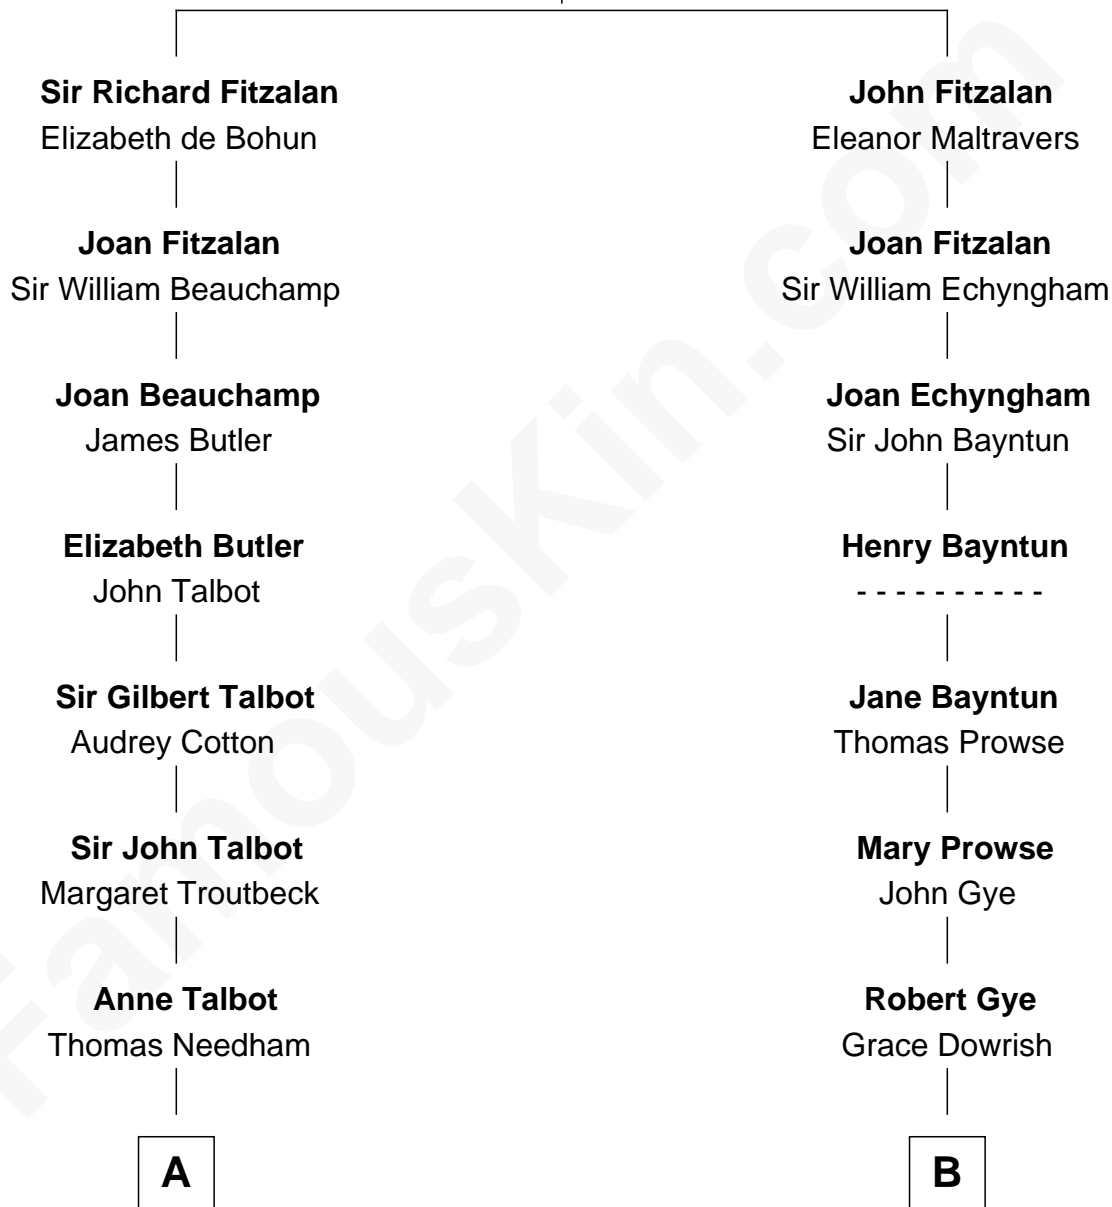

FamousKin.com

Relationship Chart of

Jay Gould

American Railroad "Robber Baron"

16th cousin 3 times removed of

Paul Giamatti

TV and Movie Actor

Richard Fitzalan
Eleanor Plantagenet

C

Mary Claybaugh Walton
Valentine John Giamatti

Angelo Bartlett Giamatti
Toni Marilyn Smith

Paul Giamatti
TV and Movie Actor

FamousKin.com