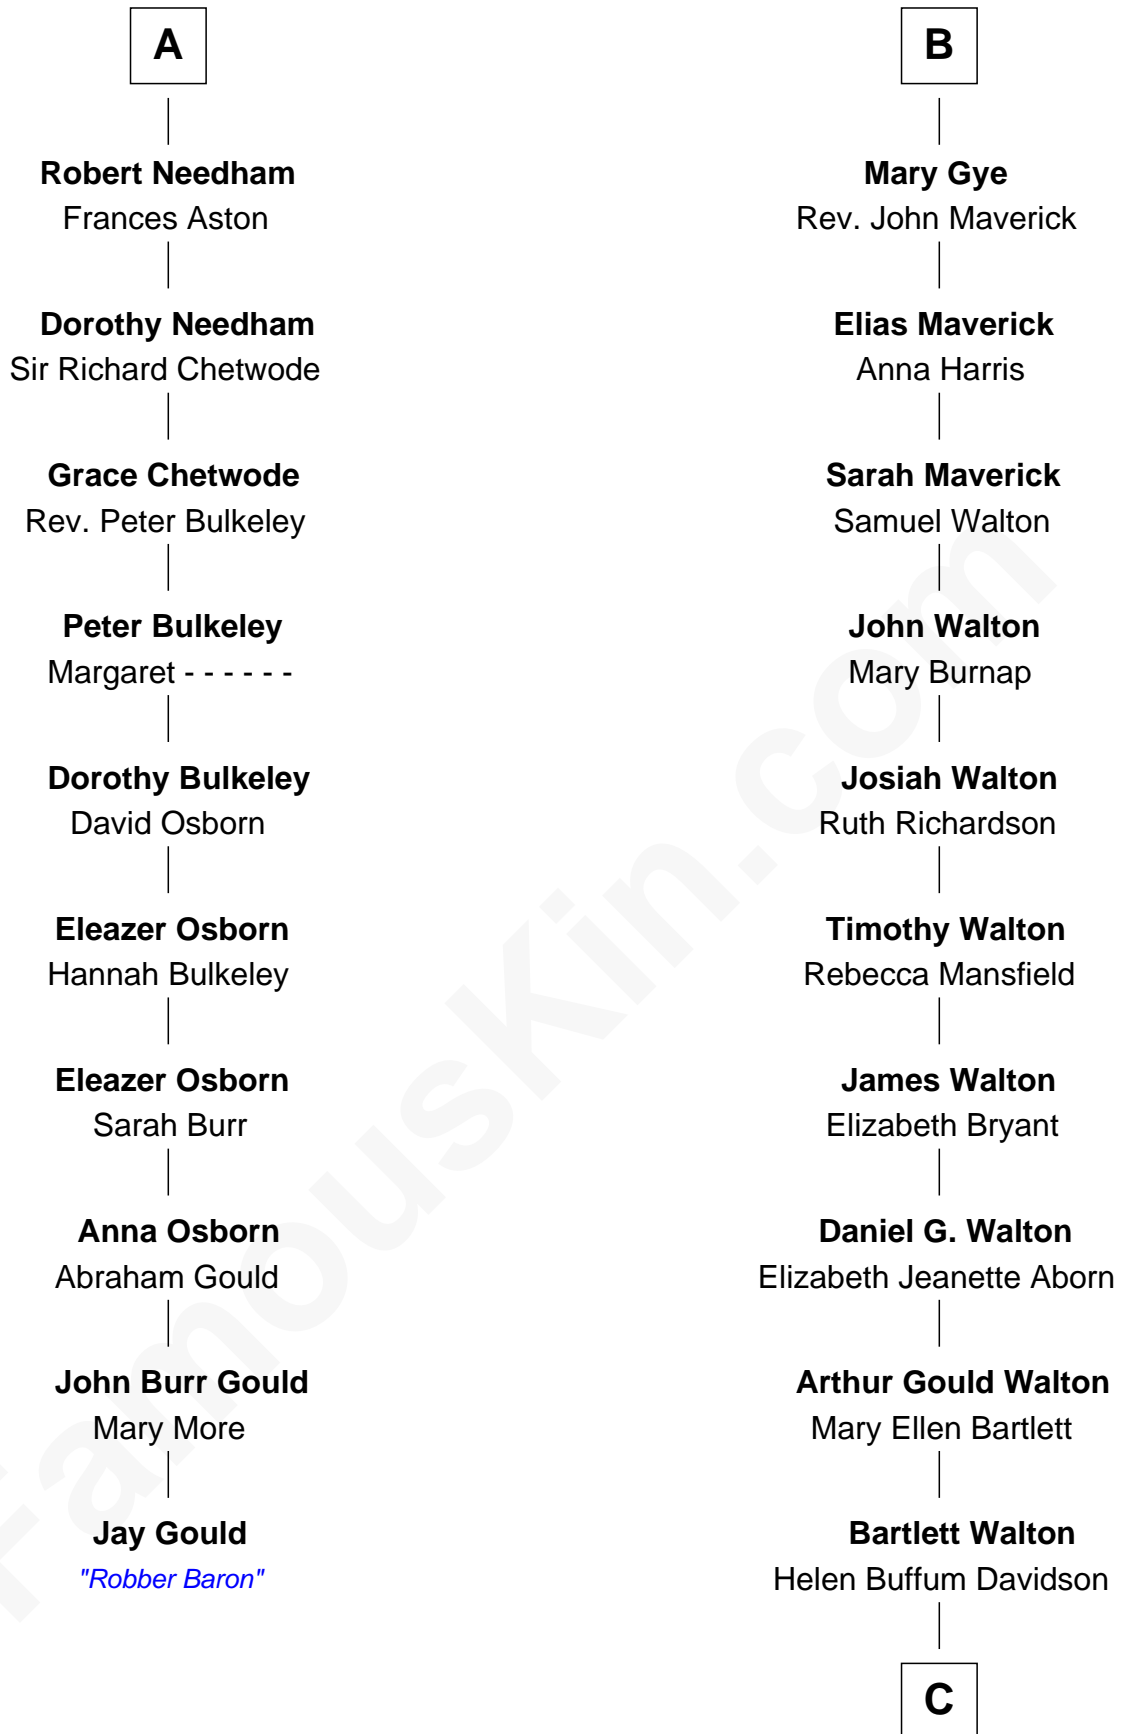

FamousKin.com

Relationship Chart of

Jay Gould

American Railroad "Robber Baron"

16th cousin 2 times removed of

A. Bartlett Giamatti

Major League Baseball Commissioner

C