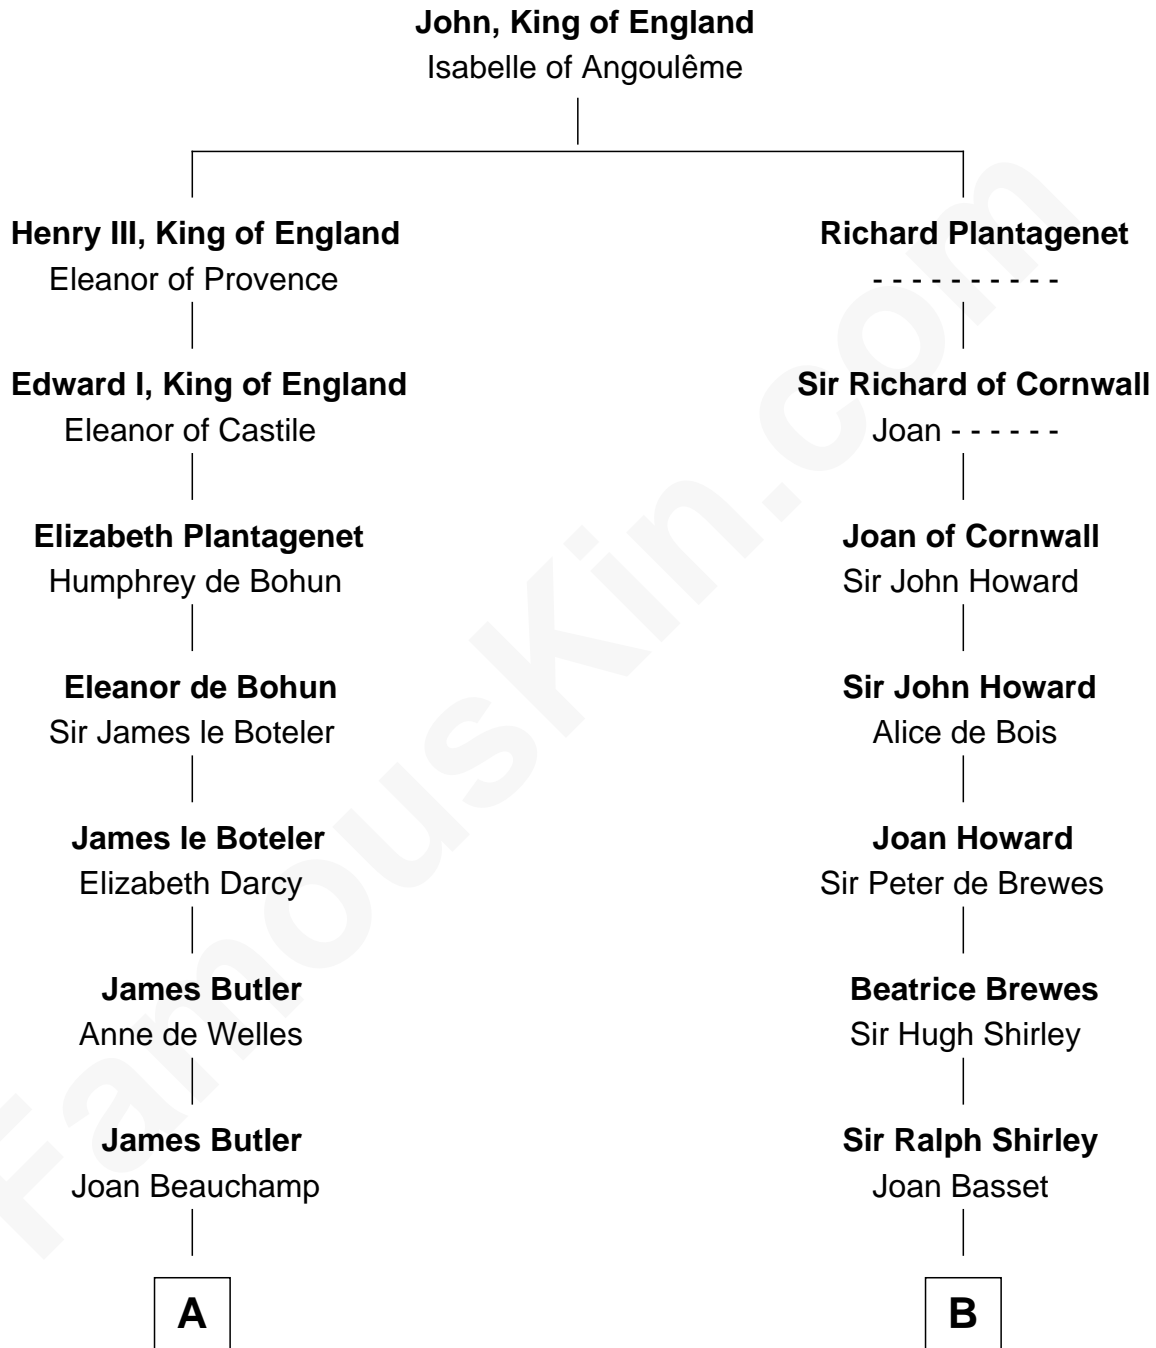

FamousKin.com

Relationship Chart of

Jay Gould

American Railroad "Robber Baron"

20th cousin 1 time removed of

William Henry Moore

Co-Founder, U.S. Steel and Nabisco

C

Eleazer Osborn

Sarah Burr

Anna Osborn

Abraham Gould

John Burr Gould

Mary More

Jay Gould

"Robber Baron"