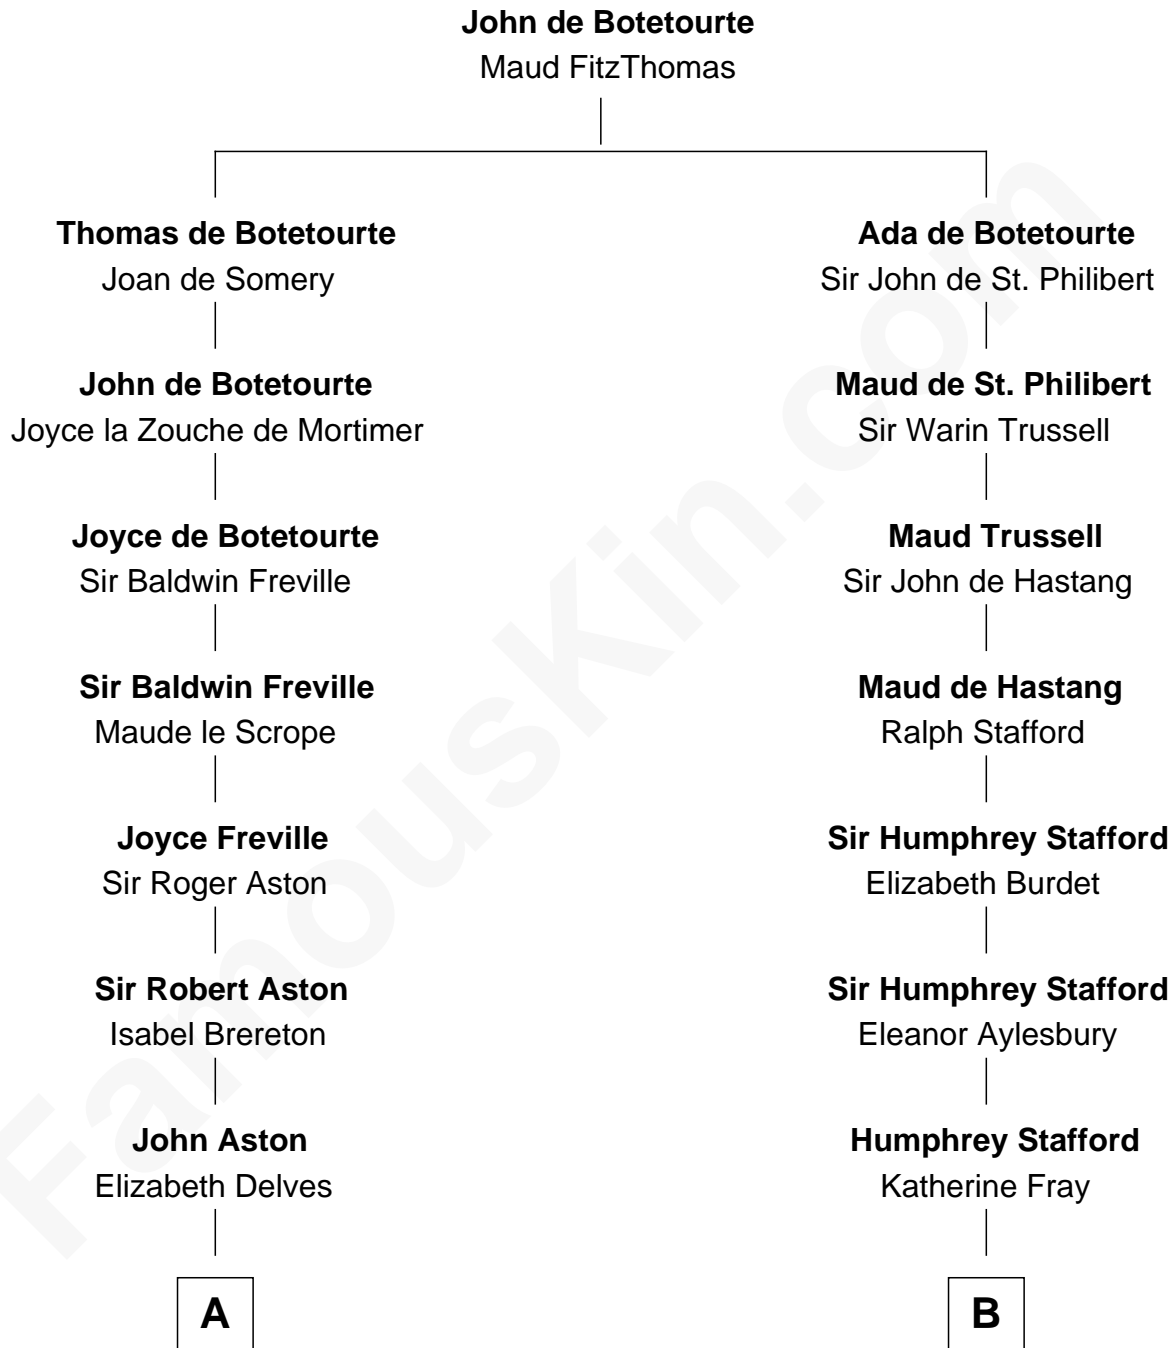

FamousKin.com

Relationship Chart of

Jay Gould

American Railroad "Robber Baron"

18th cousin 3 times removed of

Jimmy Carter

39th U.S. President

C

John Burr Gould

Mary More

Jay Gould

"Robber Baron"

D

Ann Ansley

Wiley Carter

Littleberry Walker Carter

Mary Ann Diligent Seals

William Archibald Carter

Nina Pratt

Earl Carter

Lillian Gordy

Jimmy Carter

39th U.S. President