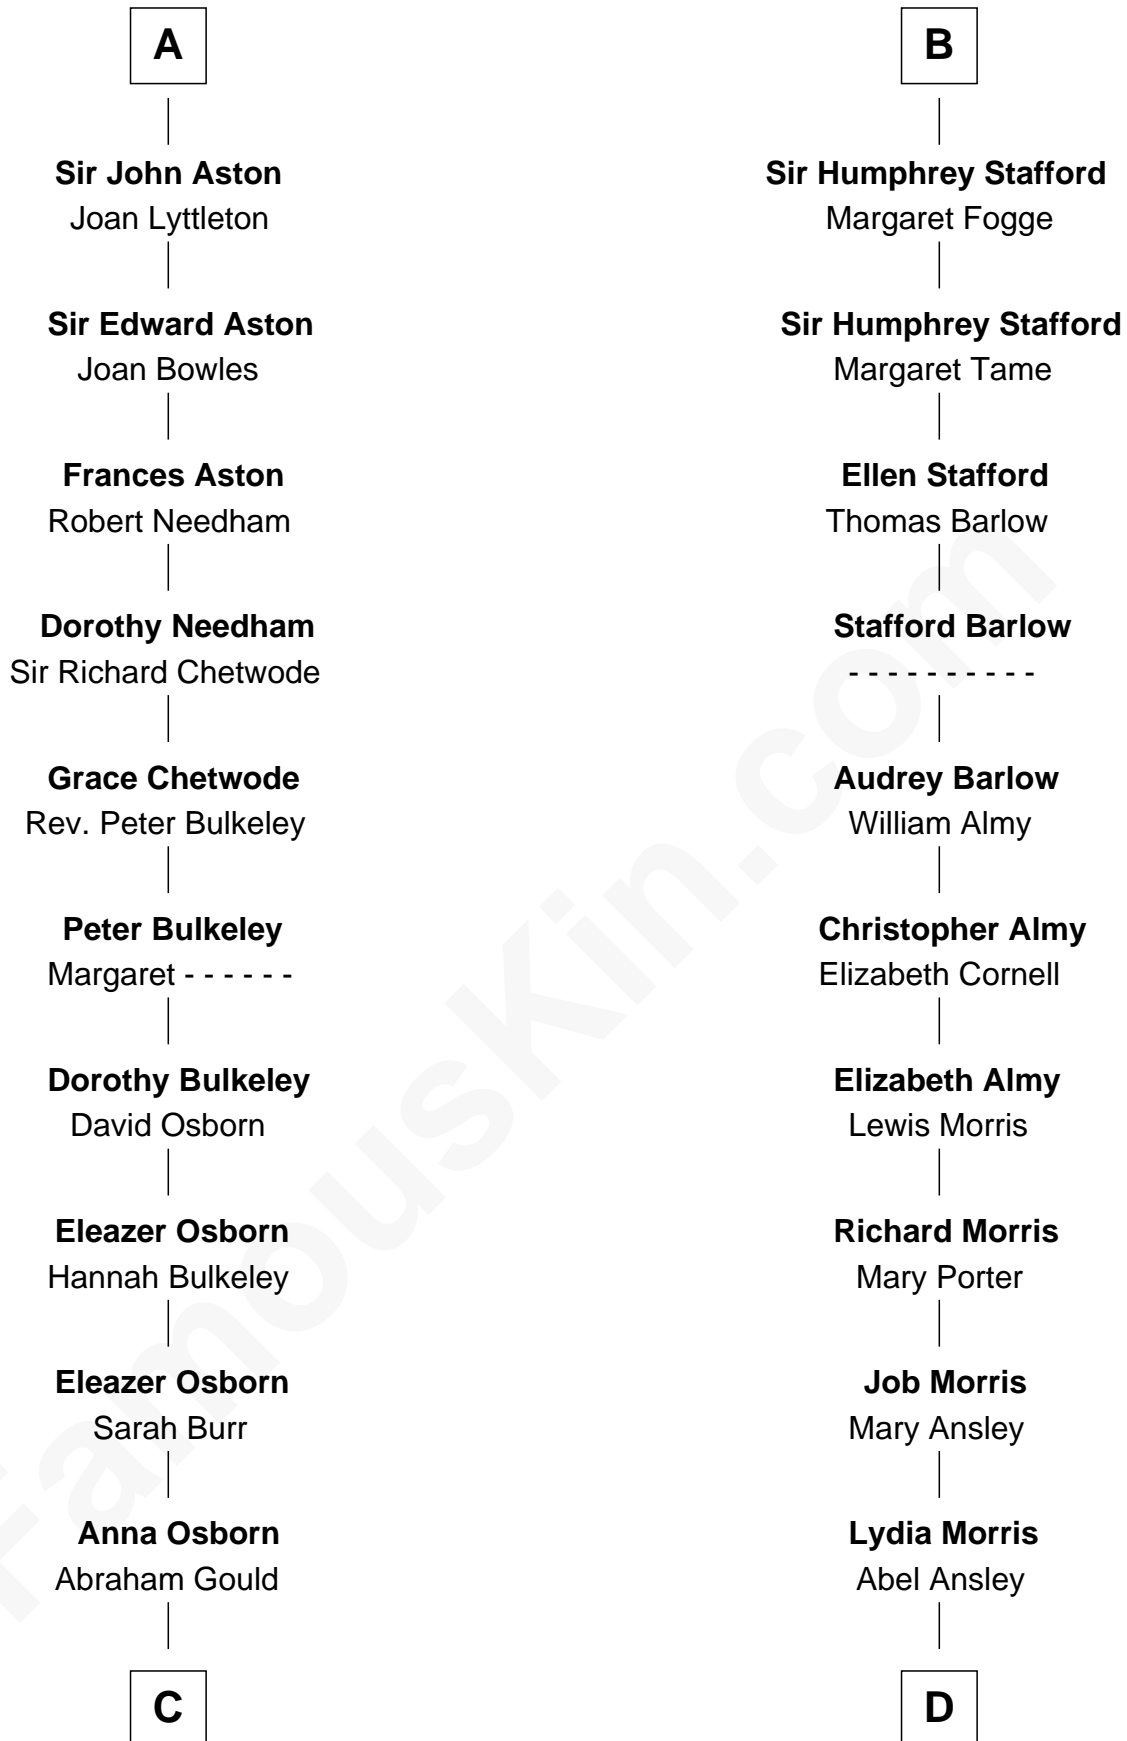

FamousKin.com

Relationship Chart of

Jay Gould

American Railroad "Robber Baron"

18th cousin 3 times removed of

Jimmy Carter

39th U.S. President

C

John Burr Gould

Mary More

Jay Gould

"Robber Baron"

D

Ann Ansley

Wiley Carter

Littleberry Walker Carter

Mary Ann Diligent Seals

William Archibald Carter

Nina Pratt

Earl Carter

Lillian Gordy

Jimmy Carter

39th U.S. President