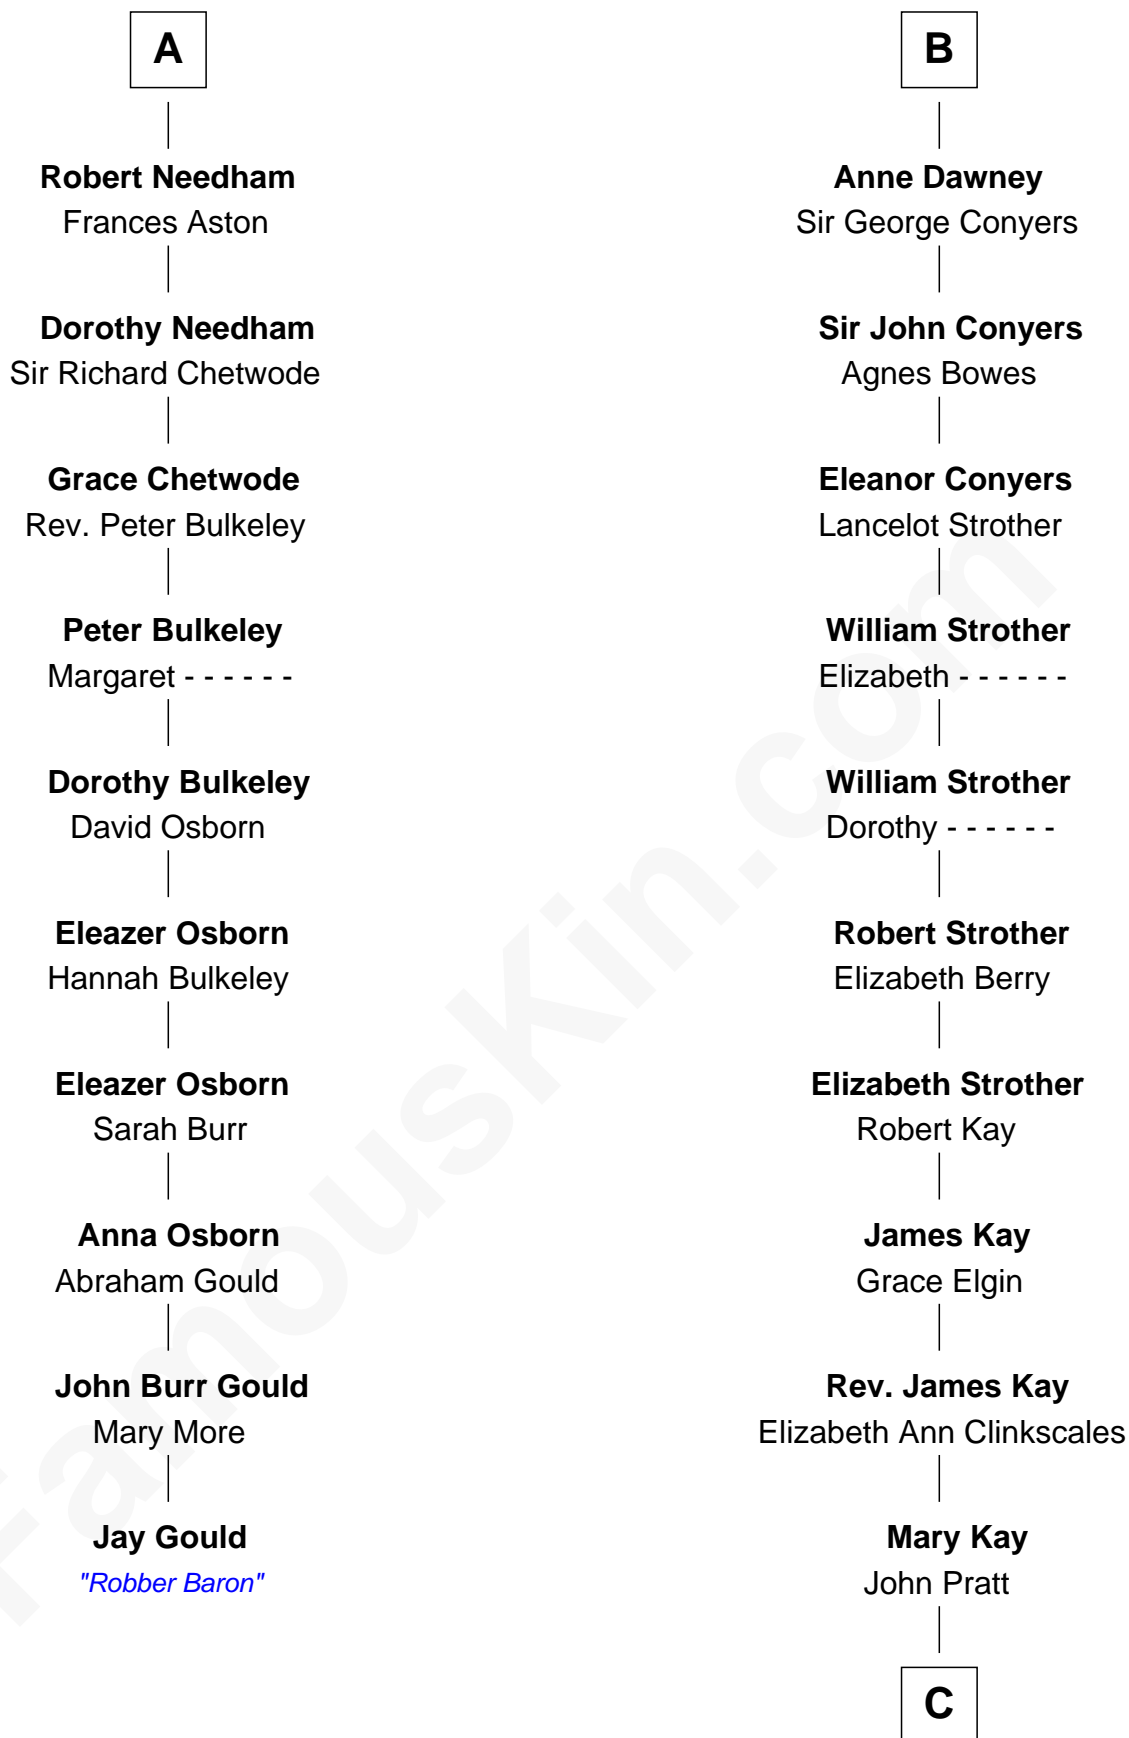

FamousKin.com

Relationship Chart of

Jay Gould

American Railroad "Robber Baron"

16th cousin 4 times removed of

Jimmy Carter

39th U.S. President

C

James E. Pratt

Sophonra C. Cowan

Nina Pratt

William Archibald Carter

Earl Carter

Lillian Gordy

Jimmy Carter

39th U.S. President