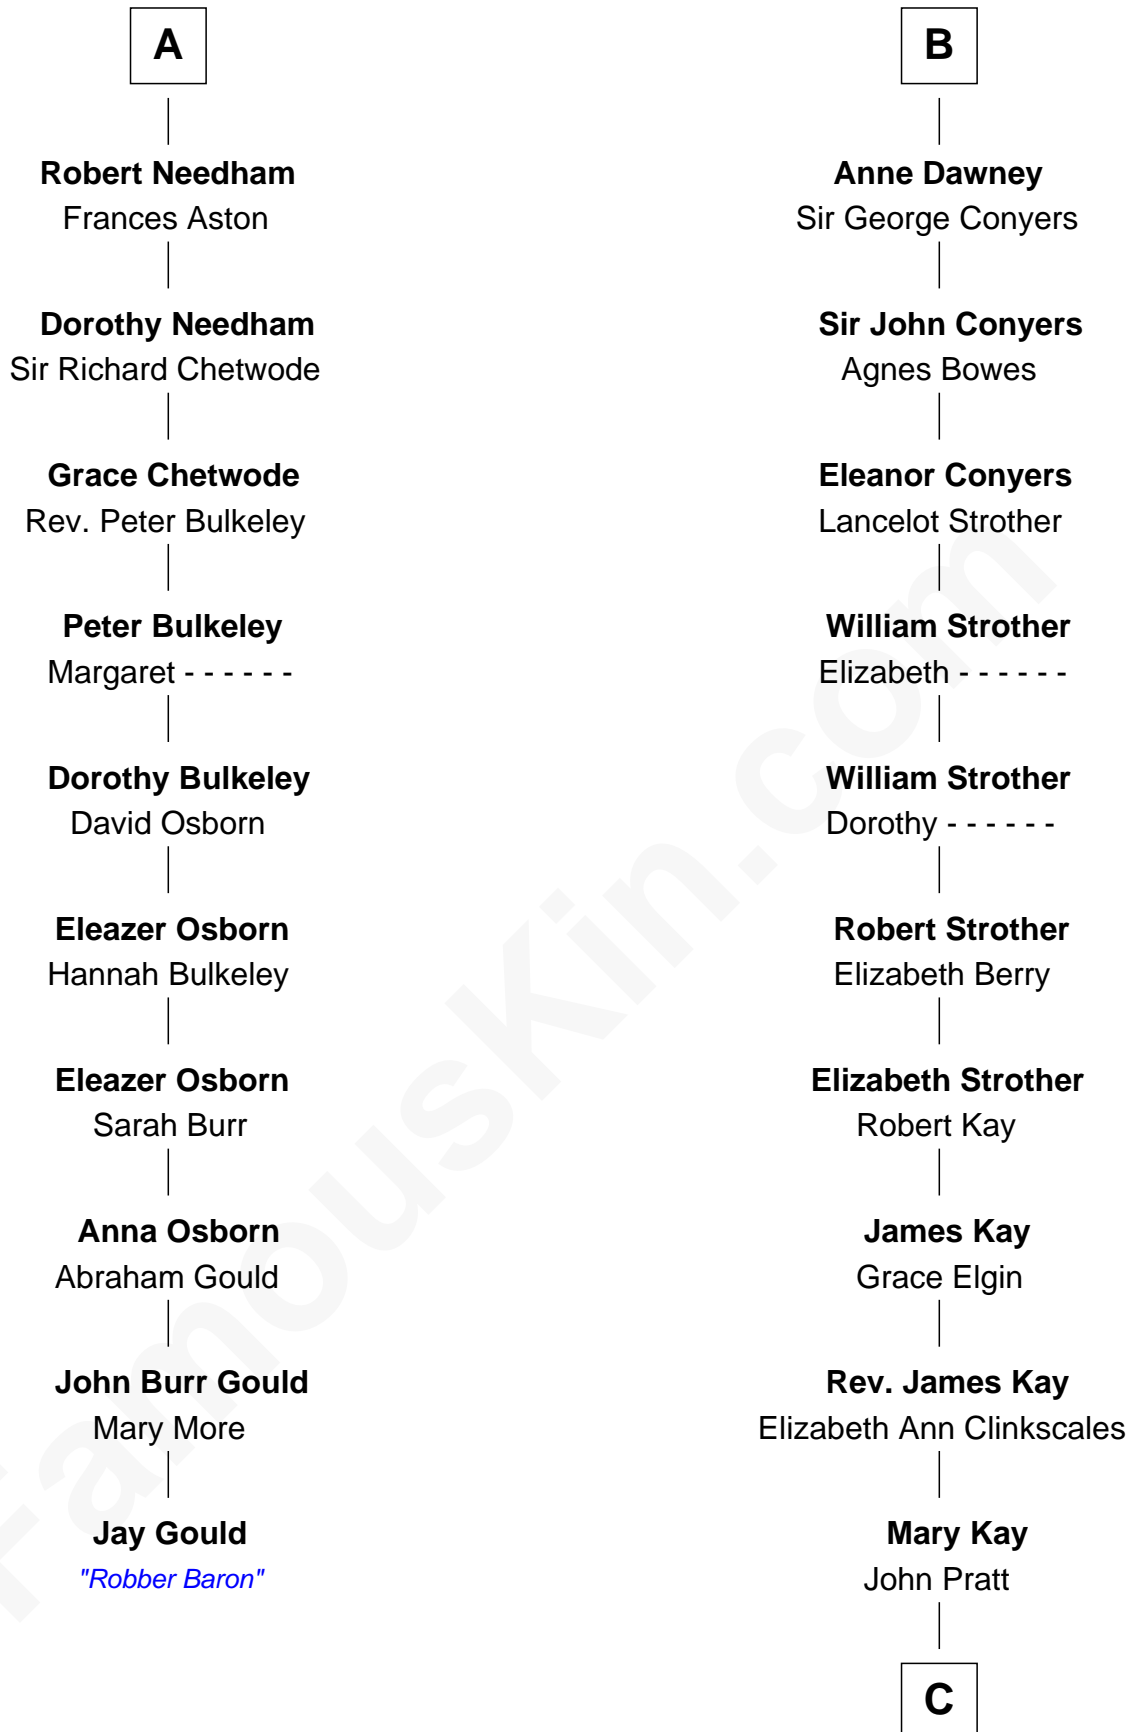

FamousKin.com

Relationship Chart of

Jay Gould

American Railroad "Robber Baron"

16th cousin 4 times removed of

Jimmy Carter

39th U.S. President

Sir William de Bohun
Elizabeth de Badlesmere

C

James E. Pratt

Sophonra C. Cowan

Nina Pratt

William Archibald Carter

Earl Carter

Lillian Gordy

Jimmy Carter

39th U.S. President

FamousKin.com