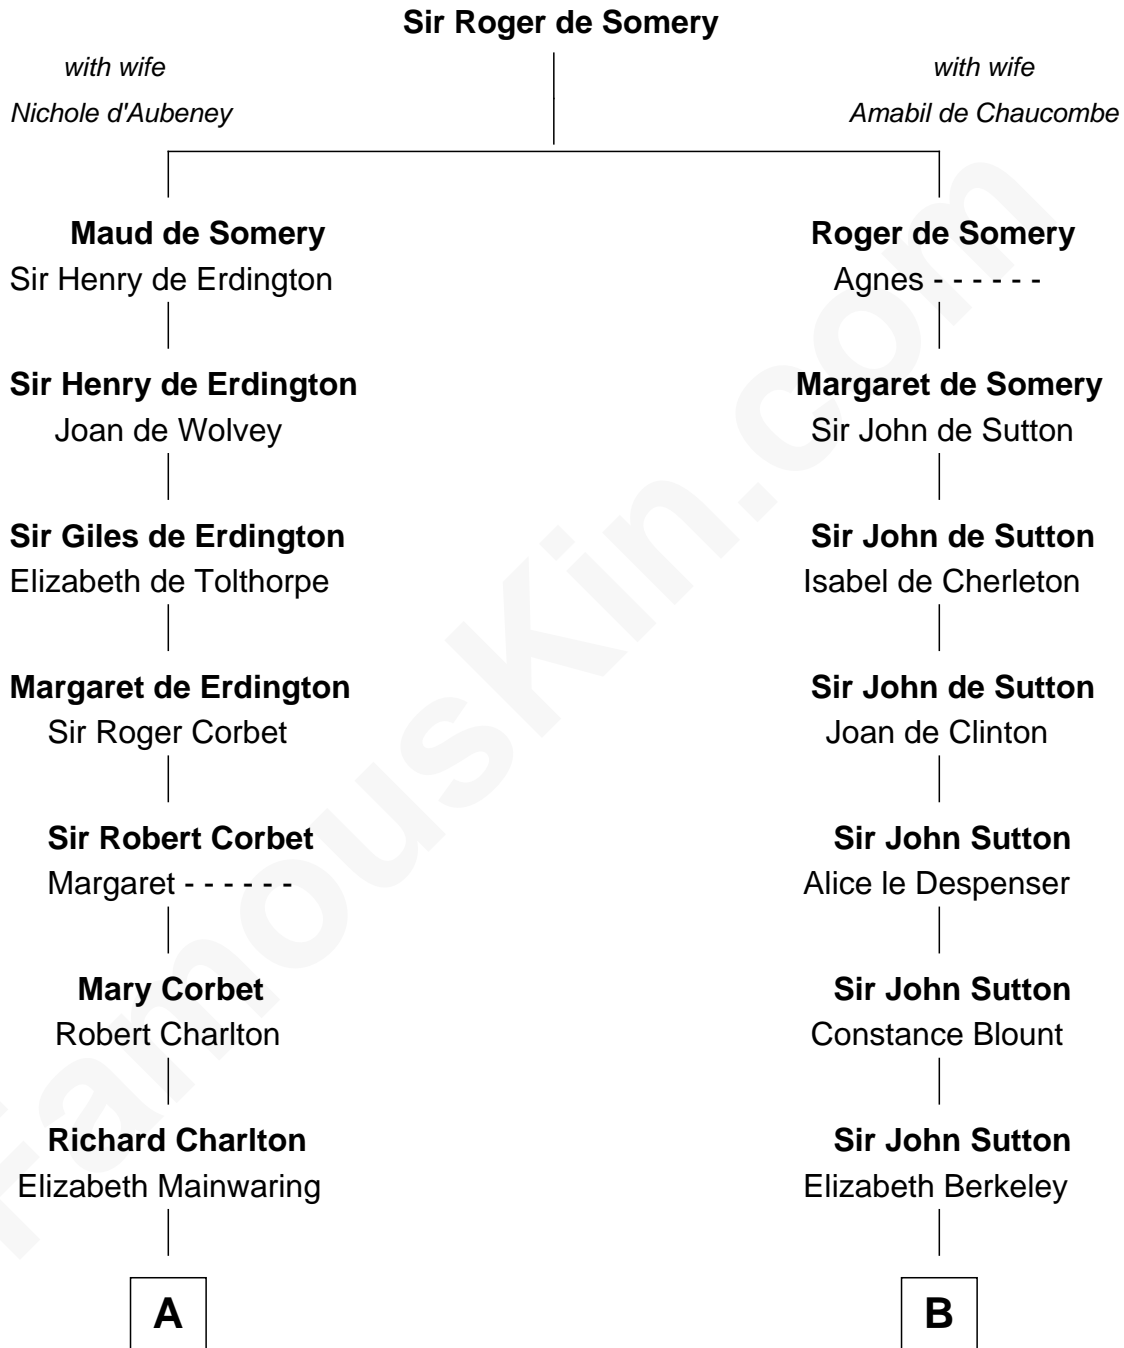

Sir Winston Churchill

Prime Minister of the United Kingdom