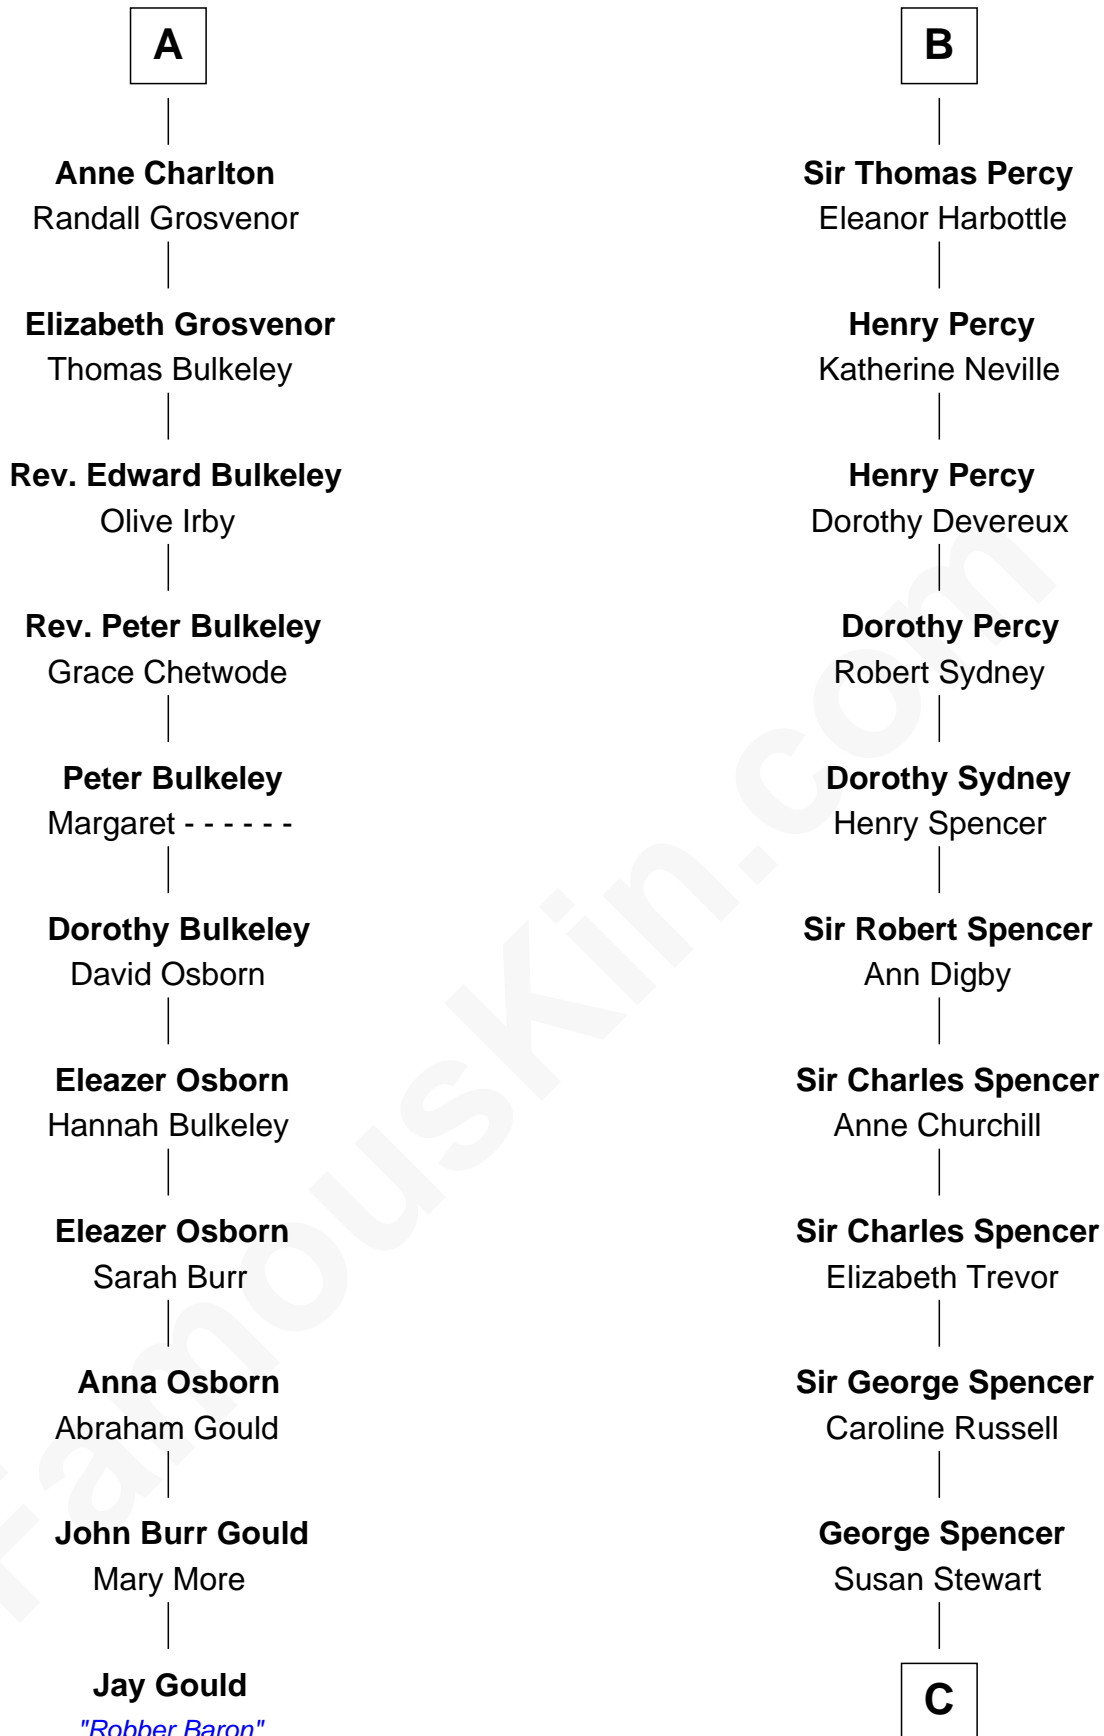

FamousKin.com

Relationship Chart of

Jay Gould

American Railroad "Robber Baron"

17th cousin 3 times removed of

Sir Winston Churchill

Prime Minister of the United Kingdom

C

—
Sir George Spencer-Churchill

Jane Stewart
—

Sir John Winston Spencer-Churchill

Frances Anne Emily Vane
—

Randolph Henry Spencer-Churchill

Jeanette Jerome
—

Sir Winston Churchill

Prime Minister of the United Kingdom