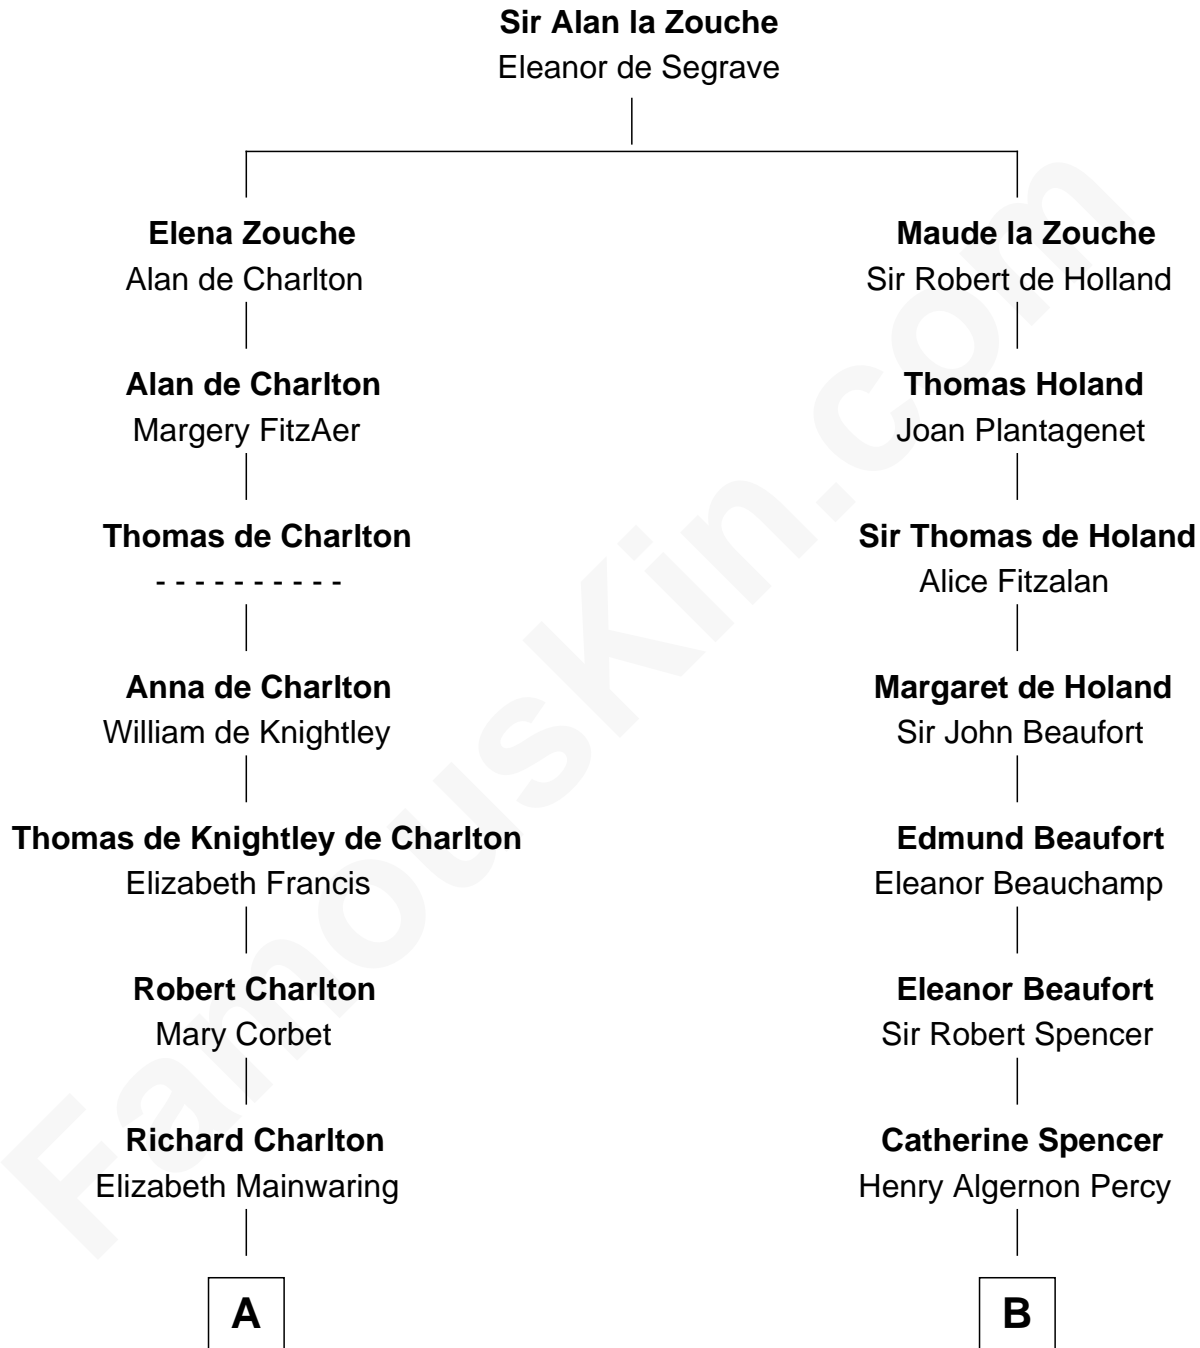

FamousKin.com

Relationship Chart of

Jay Gould

American Railroad "Robber Baron"

17th cousin 3 times removed of

Sir Winston Churchill

Prime Minister of the United Kingdom

C

—
Sir George Spencer-Churchill

Jane Stewart
—

Sir John Winston Spencer-Churchill

Frances Anne Emily Vane
—

Randolph Henry Spencer-Churchill

Jeanette Jerome
—

Sir Winston Churchill

Prime Minister of the United Kingdom