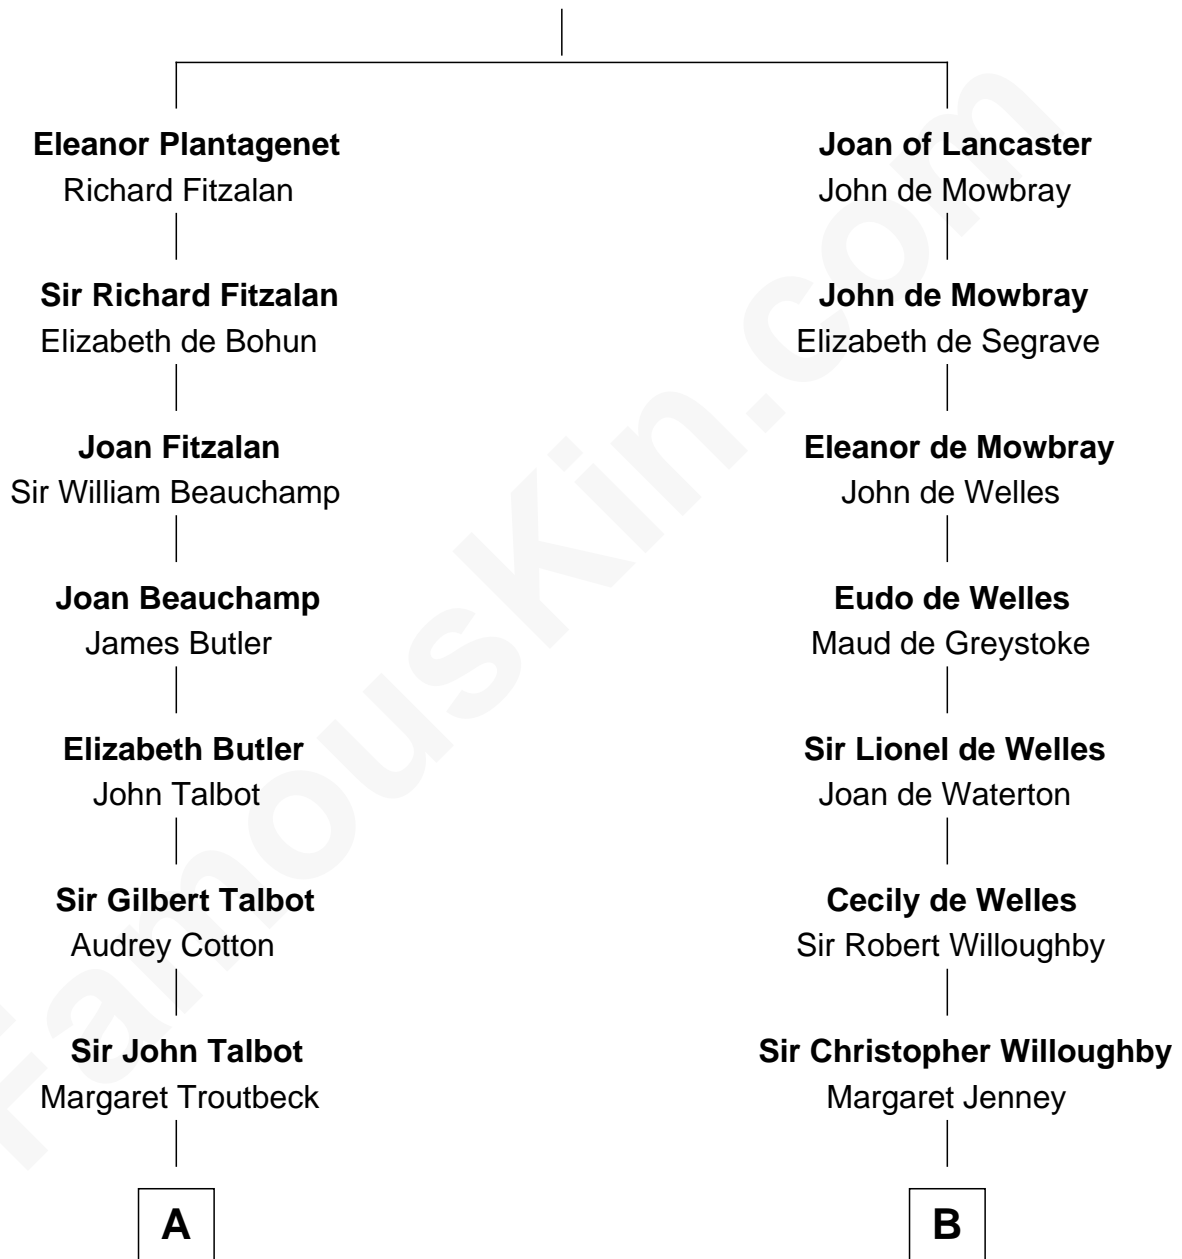

FamousKin.com

Relationship Chart of

Jay Gould

American Railroad "Robber Baron"

17th cousin 2 times removed of

William Howard Taft

27th U.S. President

Henry Plantagenet

Maud de Chaworth

C

Peter Rawson Taft

Sylvia Howard

Alphonso Taft

Louisa Maria Torrey

William Howard Taft

27th U.S. President