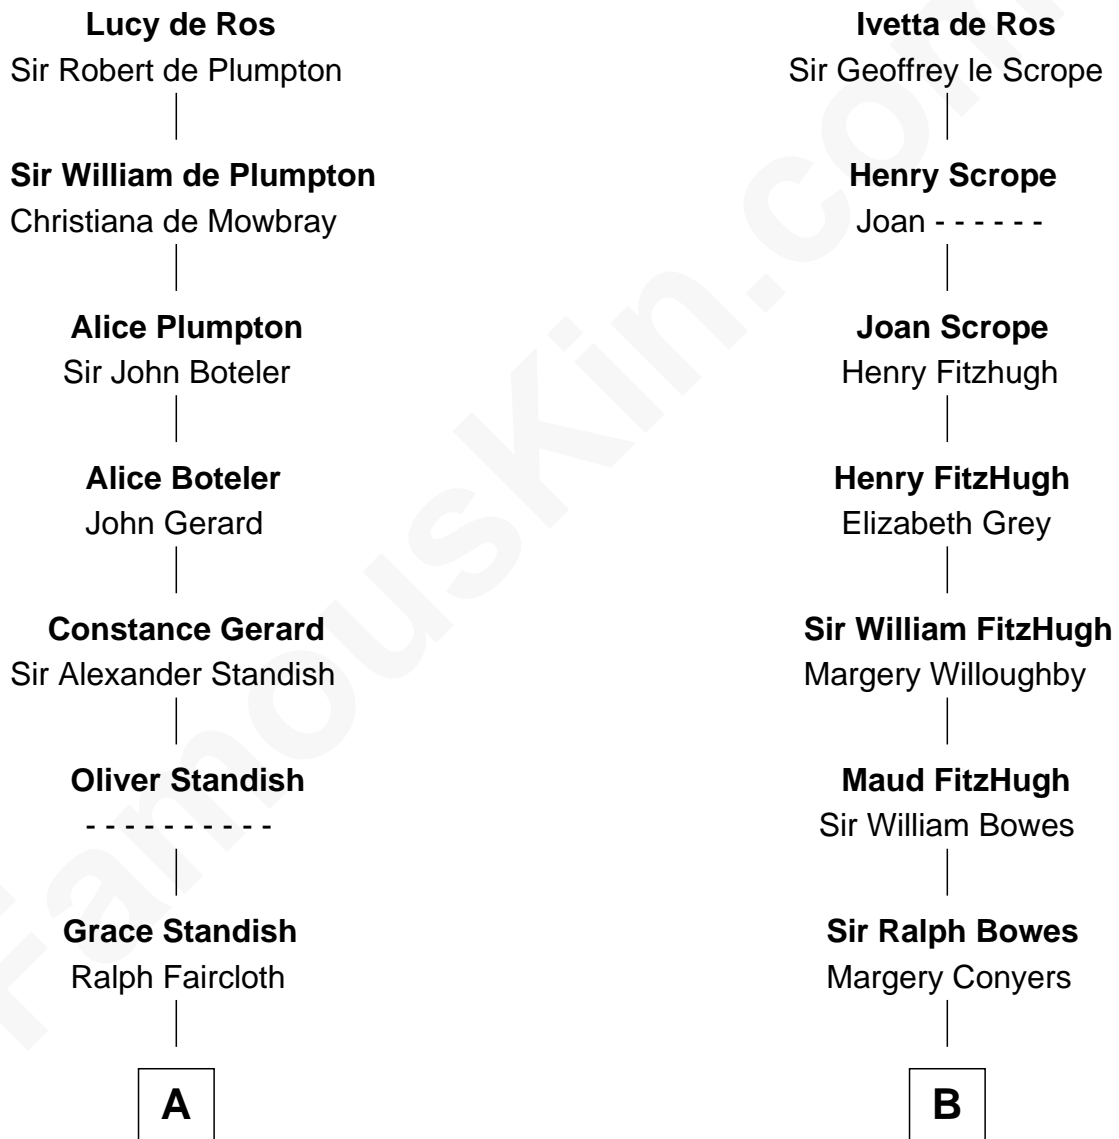

## Relationship Chart of

### Jay Gould

American Railroad "Robber Baron"

18th cousin 1 time removed of

### William Howard Taft

27th U.S. President

**Sir William de Ros**

Eustache Fitz Ralph

**C**

**John Burr Gould**

Mary More

**Jay Gould**

*"Robber Baron"*

**D**

**Peter Rawson Taft**

Sylvia Howard

**Alphonso Taft**

Louisa Maria Torrey

**William Howard Taft**

*27th U.S. President*