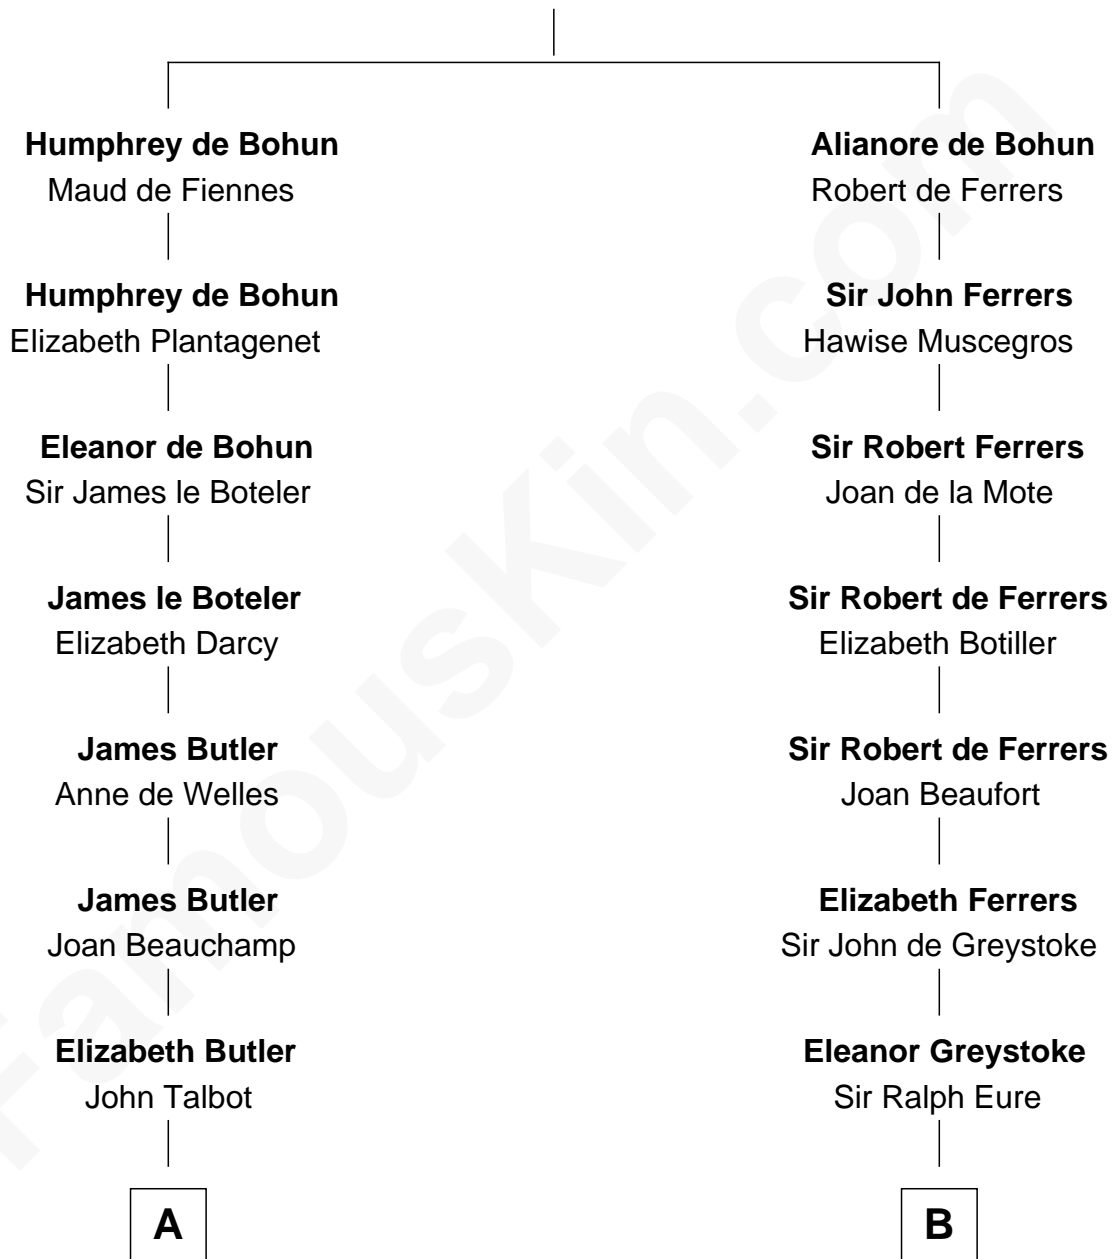

## Relationship Chart of

### Jay Gould

American Railroad "Robber Baron"

19th cousin 2 times removed of

**William Howard Taft**

27th U.S. President

**Sir Humphrey de Bohun**

Eleanor de Braiose

**C**

**Anna Osborn**  
Abraham Gould

**John Burr Gould**  
Mary More

**Jay Gould**  
*"Robber Baron"*

**D**

**Abner Rawson**  
Mary Allen

**Rhoda Rawson**  
Aaron Taft

**Peter Rawson Taft**  
Sylvia Howard

**Alphonso Taft**  
Louisa Maria Torrey

**William Howard Taft**  
*27th U.S. President*