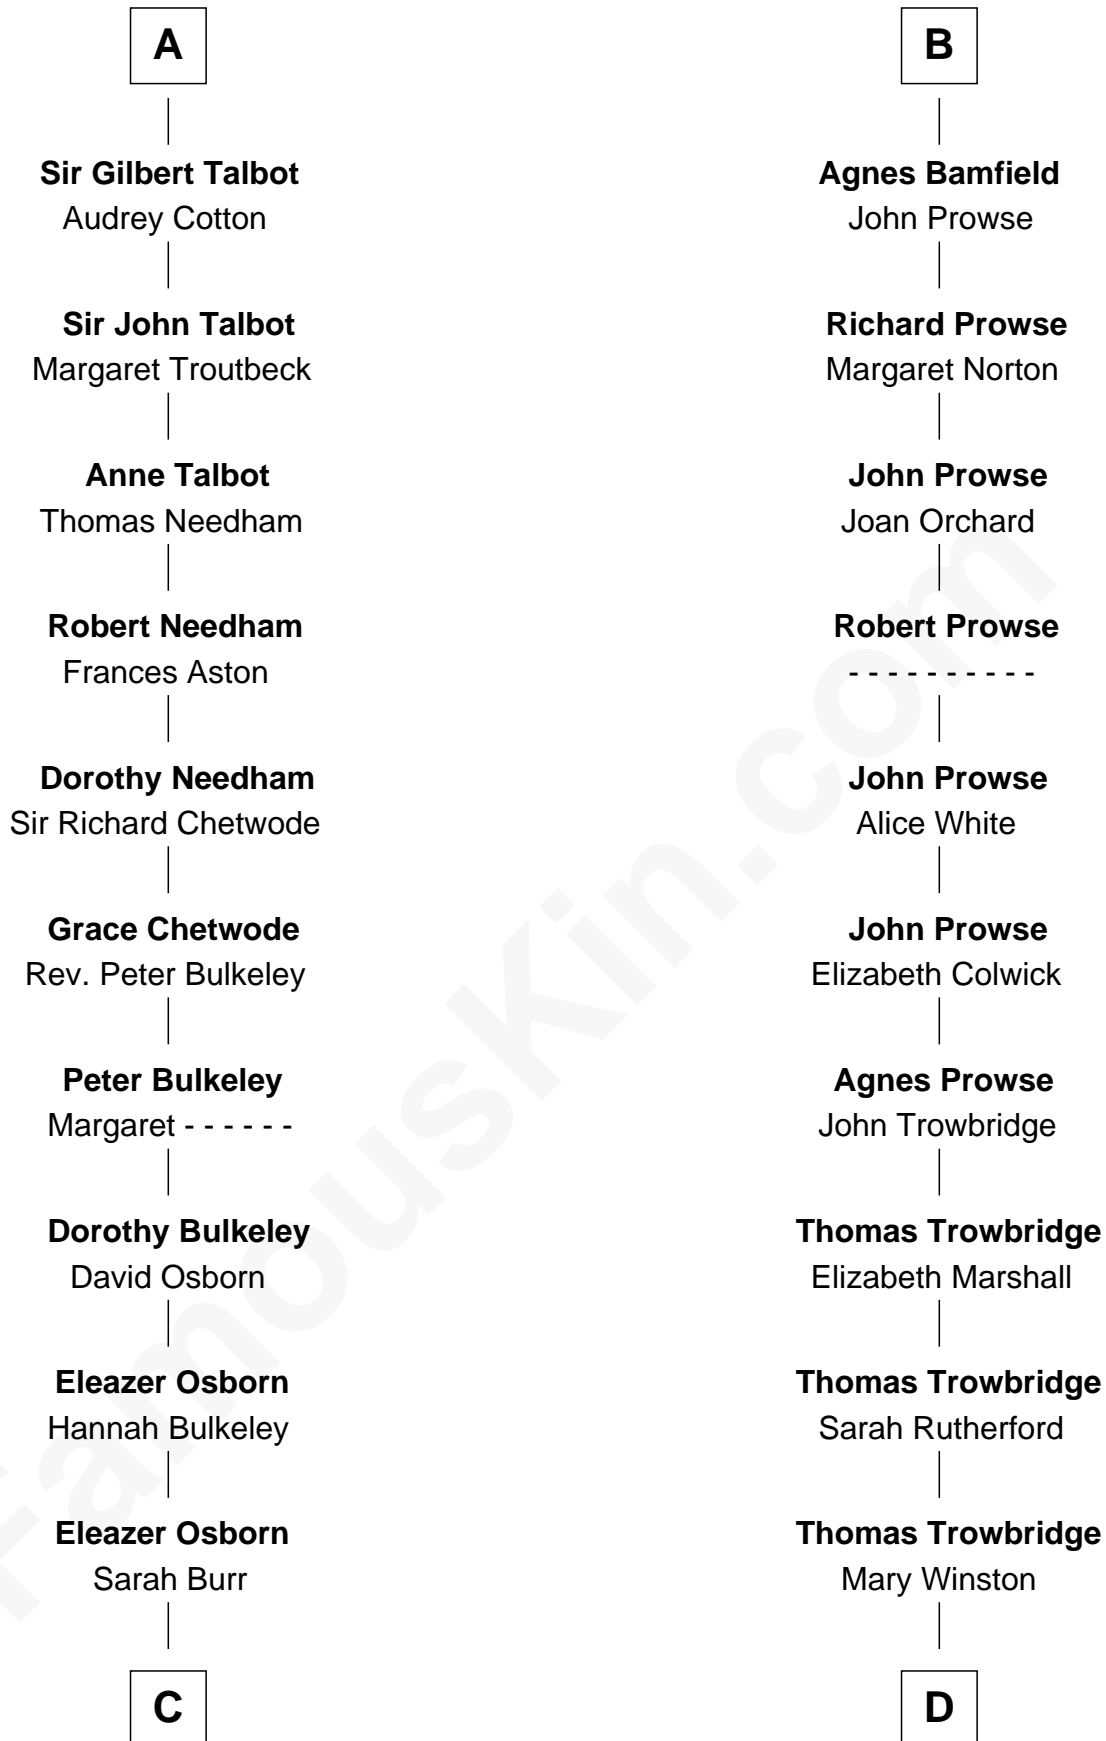

FamousKin.com

Relationship Chart of

Jay Gould

American Railroad "Robber Baron"

19th cousin 2 times removed of

Rutherford B. Hayes

19th U.S. President

Sir Geoffrey FitzPiers

Aveline de Clare

C

Anna Osborn
Abraham Gould

John Burr Gould
Mary More

Jay Gould
"Robber Baron"

D

Sarah Trowbridge
John Russell

Rebecca Russell
Ezekiel Hayes

Rutherford Hayes
Chloe Smith

Rutherford Hayes
Sophia Birchard

Rutherford B. Hayes
19th U.S. President

FamousKin.com