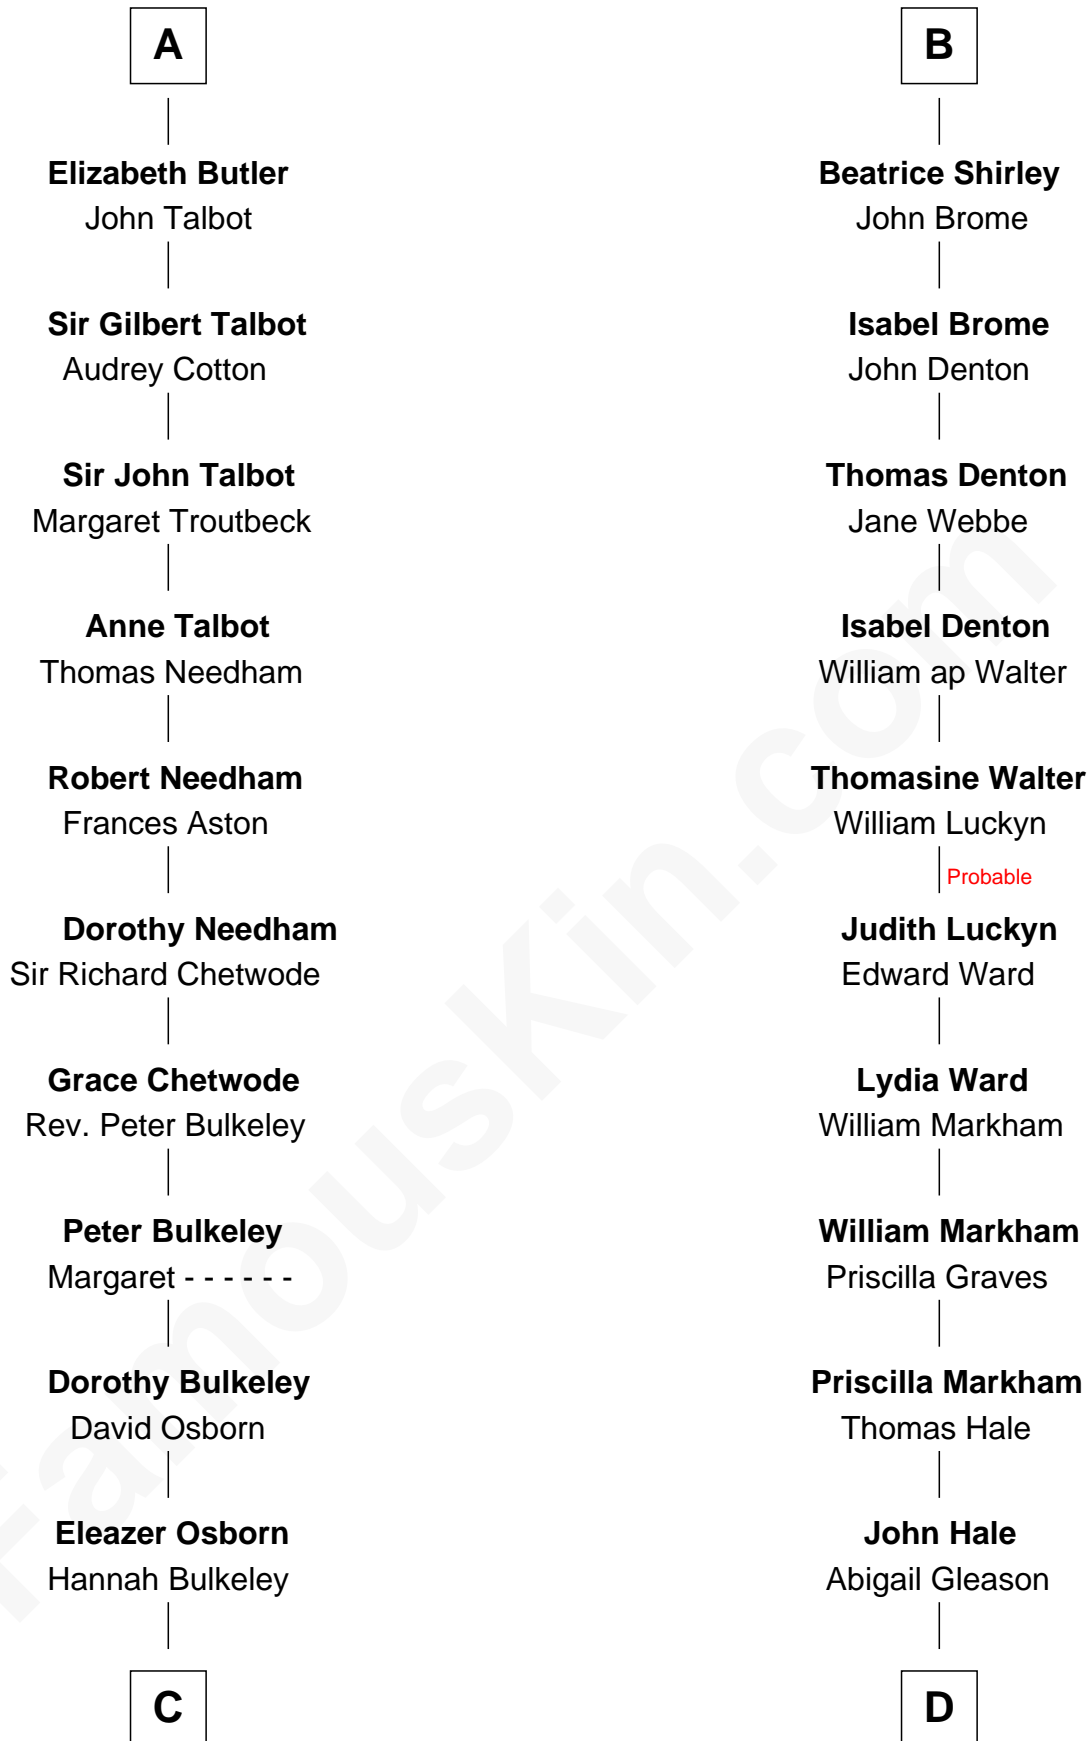

FamousKin.com

Relationship Chart of

Jay Gould

American Railroad "Robber Baron"

20th cousin 1 time removed of

Rutherford B. Hayes

19th U.S. President

John, King of England

Richard Plantagenet

Sir Richard of Cornwall

Joan -----

Joan of Cornwall

Sir John Howard

Sir John Howard

Alice de Bois

Joan Howard

Sir Peter de Brewes

Beatrice Brewes

Sir Hugh Shirley

Sir Ralph Shirley

Joan Basset

B

C

Eleazer Osborn

Sarah Burr

Anna Osborn

Abraham Gould

John Burr Gould

Mary More

Jay Gould

"Robber Baron"

D