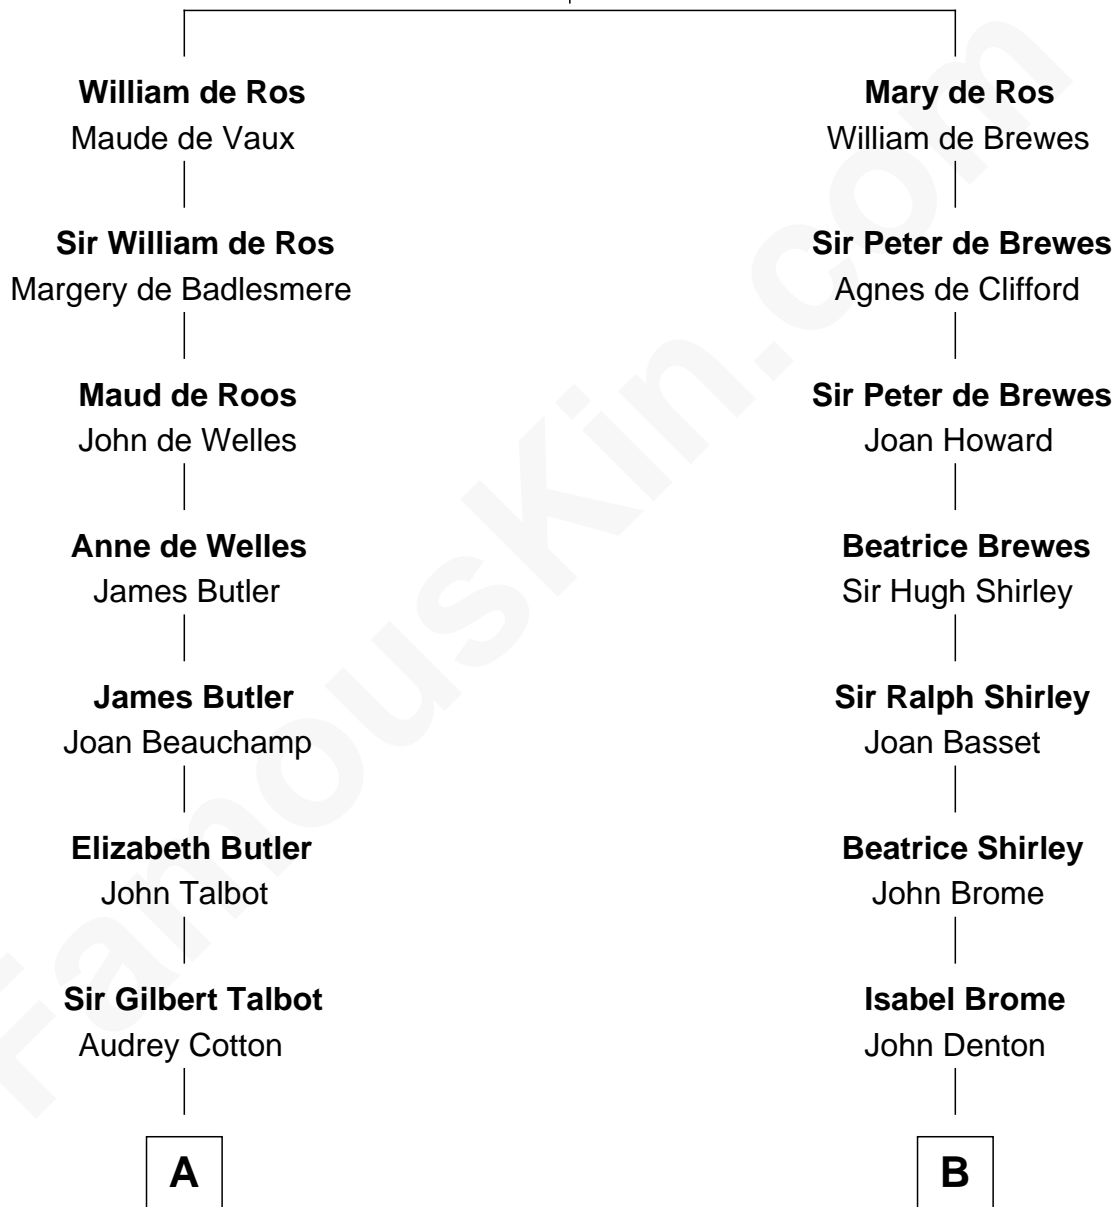

Sir Robert de Ros

Isabel de Aubeney