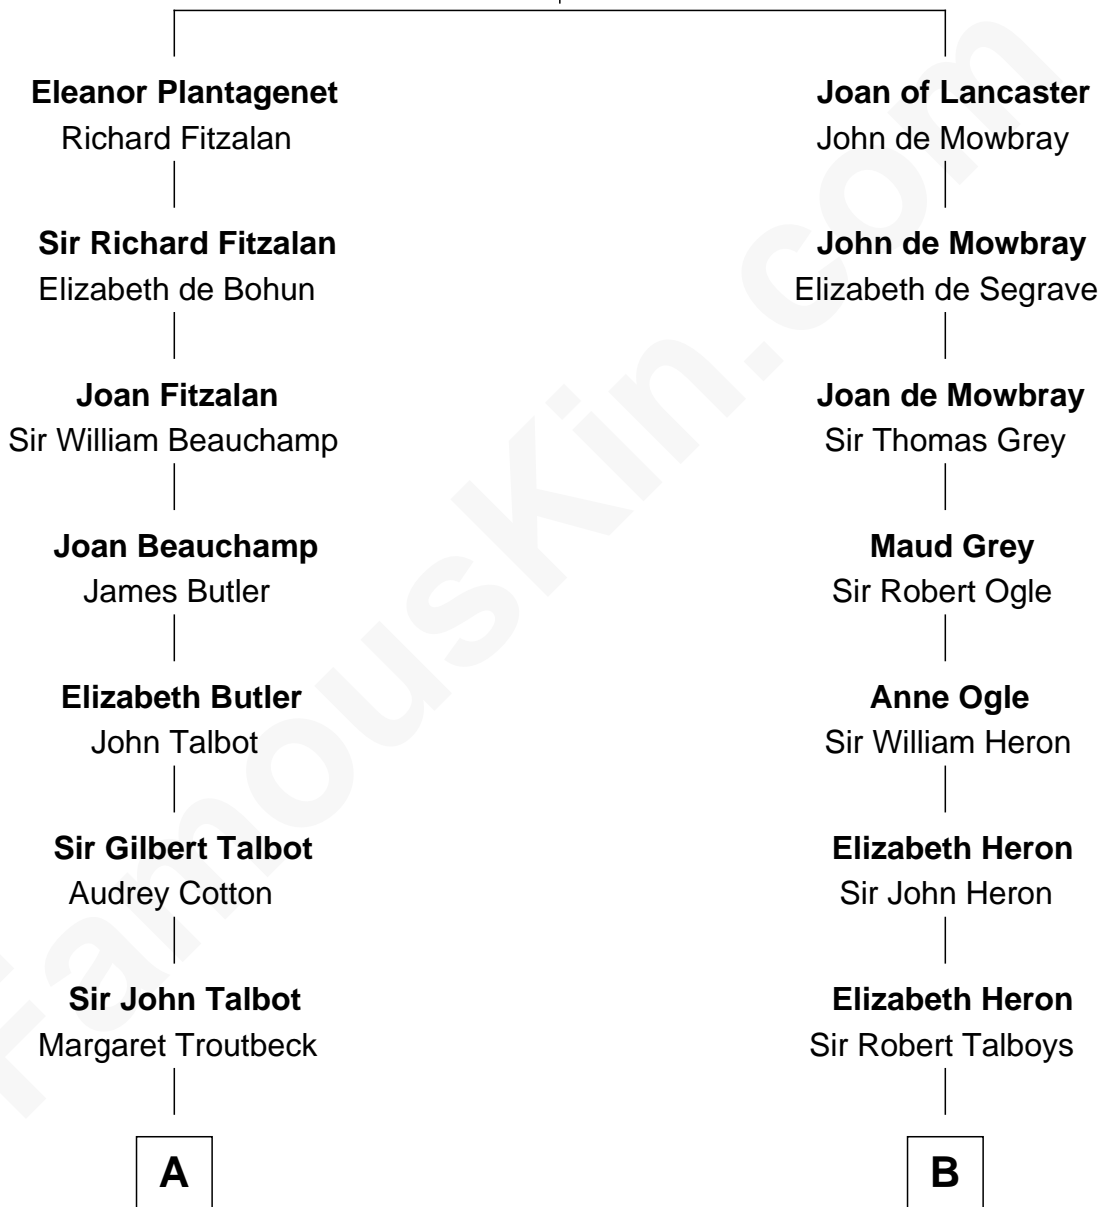

FamousKin.com

Relationship Chart of

Jay Gould

American Railroad "Robber Baron"

17th cousin 4 times removed of

Mitt Romney

70th Governor of Massachusetts

Henry Plantagenet
Maud de Chaworth

George Wilcken Romney

Mitt Romney

70th Governor of Massachusetts