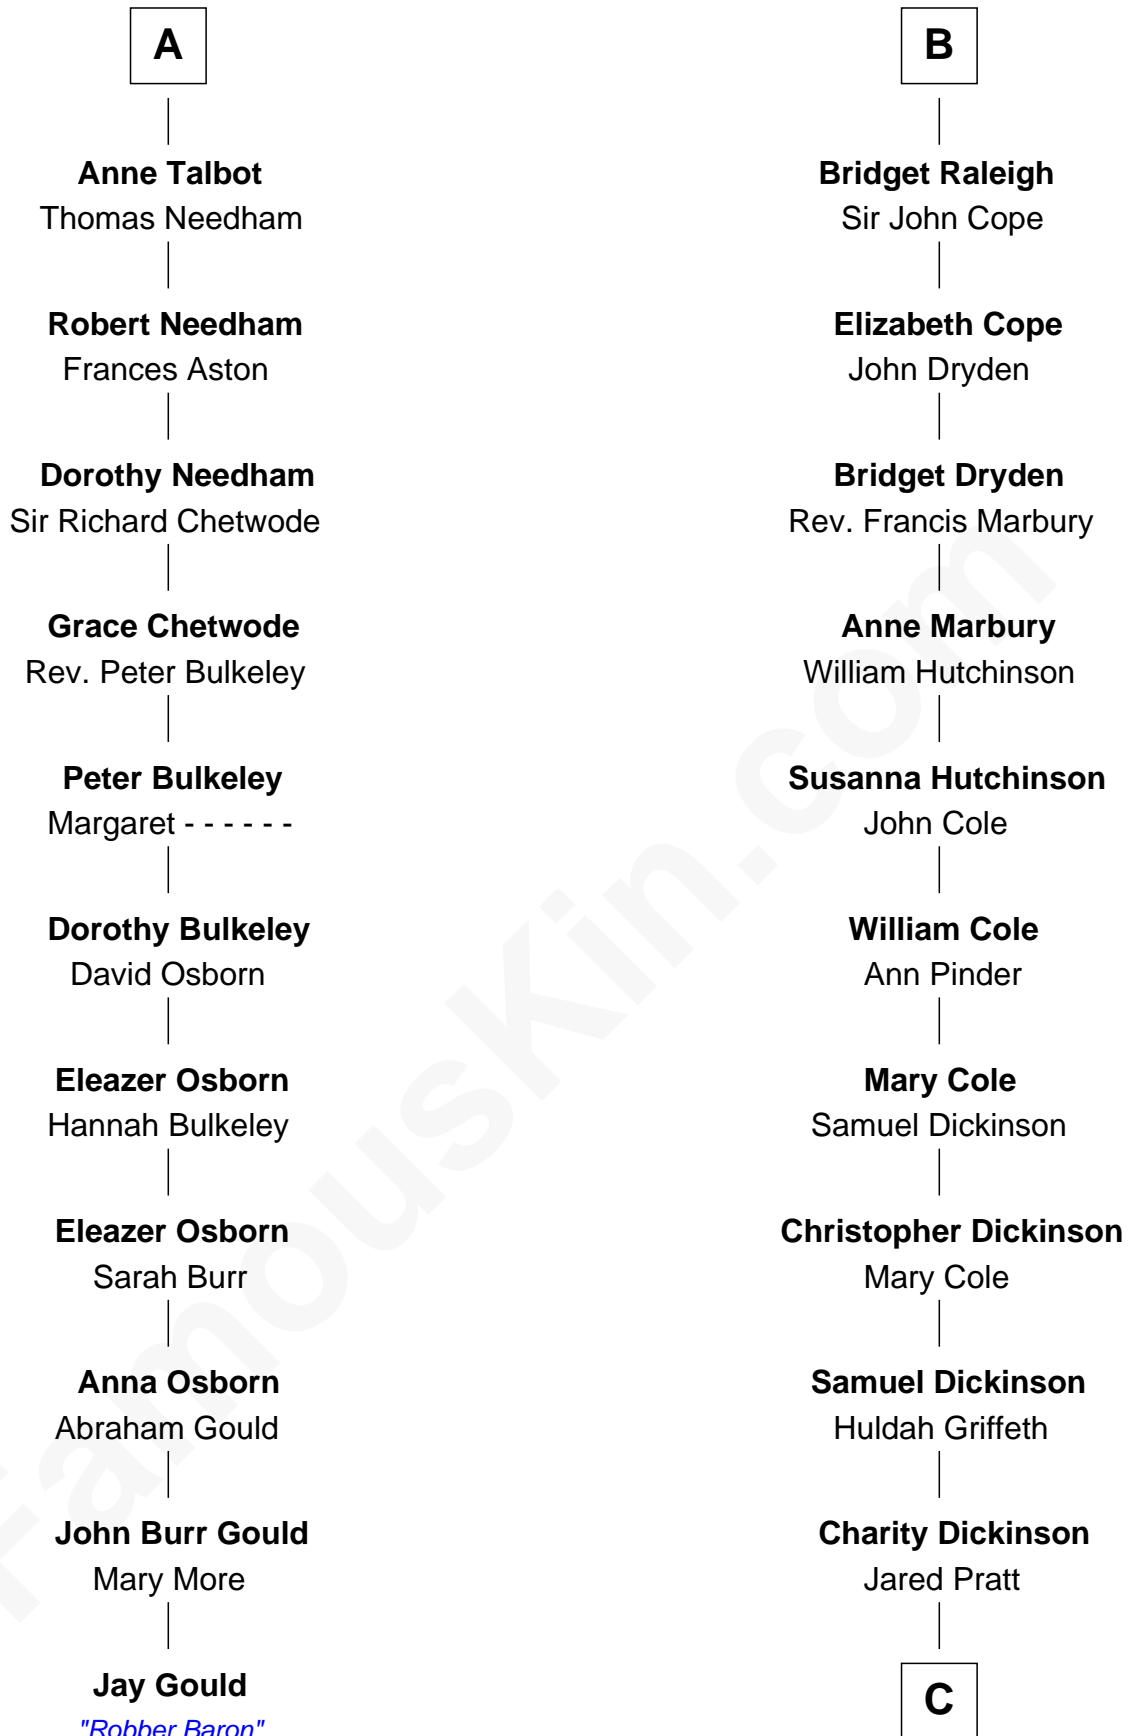

## Relationship Chart of

### Jay Gould

*American Railroad "Robber Baron"*

17th cousin 4 times removed of

### Mitt Romney

*70th Governor of Massachusetts*

**Edmund Fitzalan**

Alice de Warenne

C

**Parley Parker Pratt**

Mary Woods

**Helaman Pratt**

Anna Johanna Dorothy Wilcken

**Anna Amelia Pratt**

Gaskell Samuel Romney

**George Wilcken Romney**

Lenore Emily LaFount

**Mitt Romney**

*70th Governor of Massachusetts*