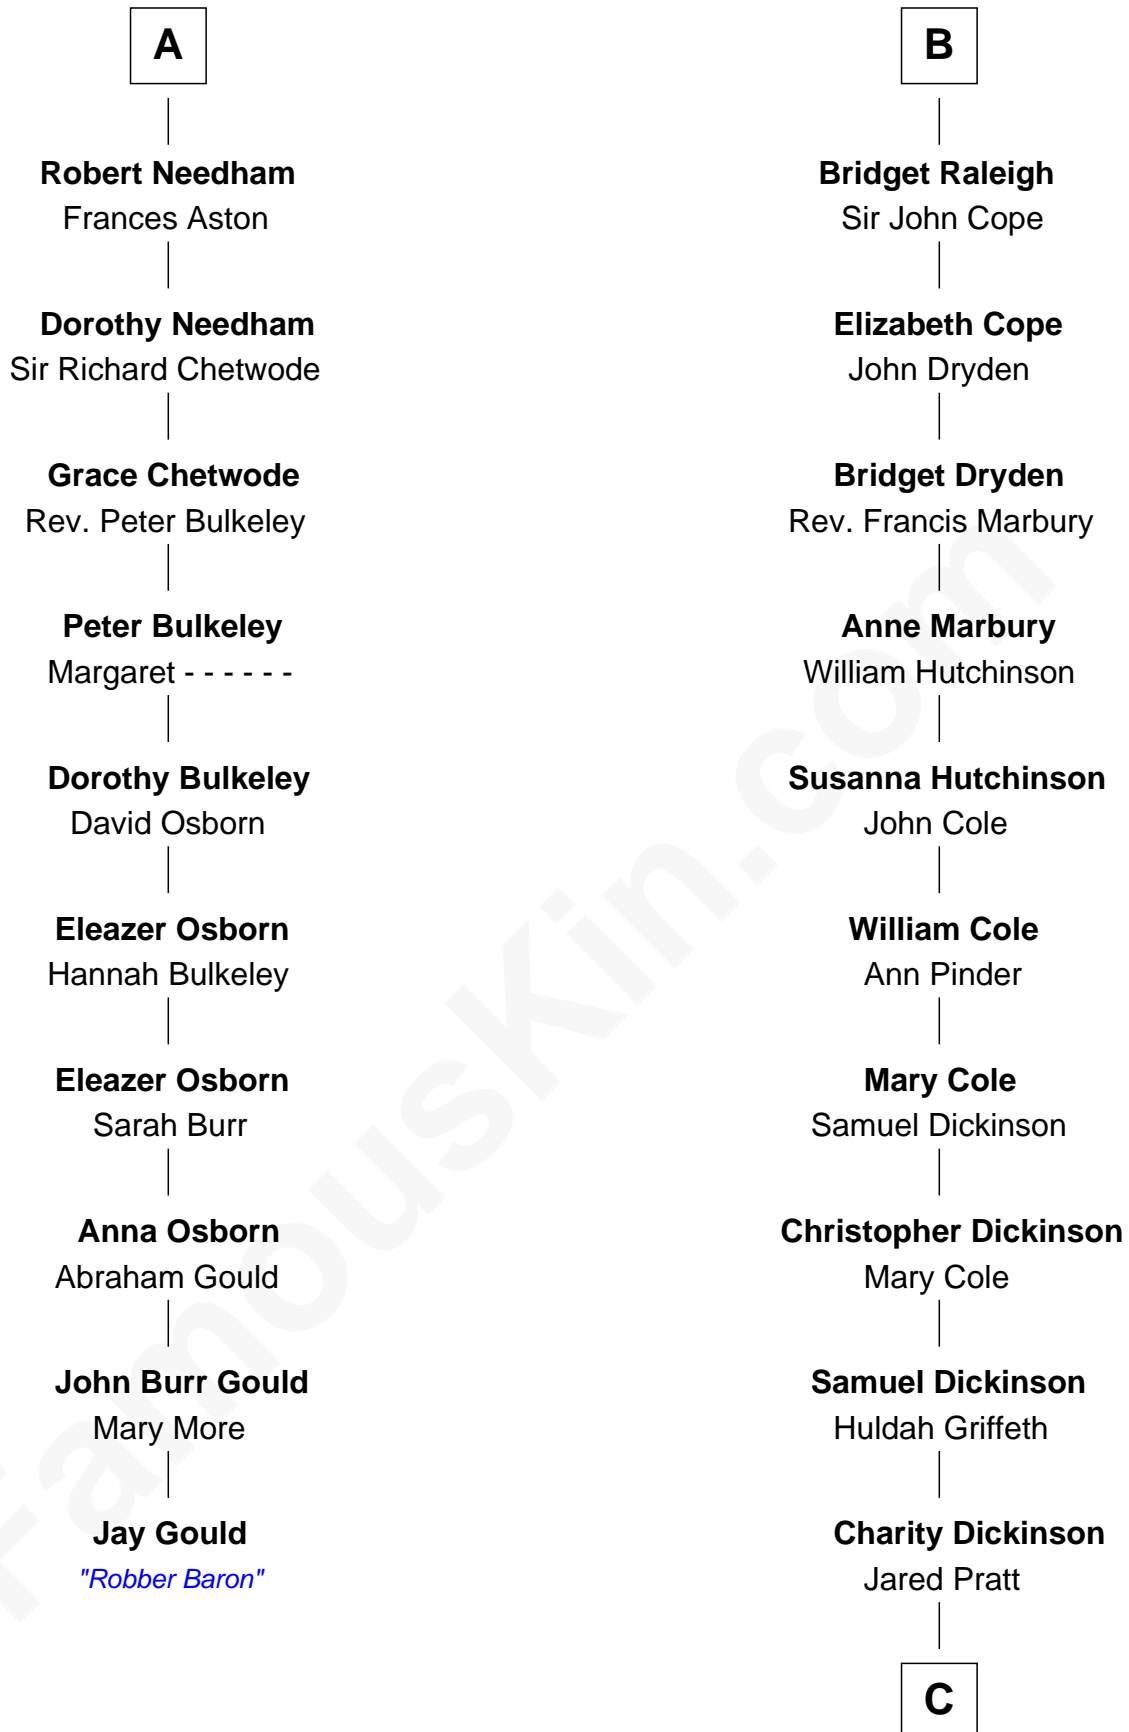

FamousKin.com

Relationship Chart of

Jay Gould

American Railroad "Robber Baron"

16th cousin 5 times removed of

Mitt Romney

70th Governor of Massachusetts

Sir James le Boteler

Pernel le Boteler

Sir Gilbert Talbot

Sir Richard Talbot

Ankaret le Strange

Mary Talbot

Sir Thomas Greene

Sir Thomas Greene

Phillippa Ferrers

Elizabeth Greene

William Raleigh

Sir Edward Raleigh

Margaret Verney

Sir Edward Raleigh

Anne Chamberlayne

B

C

Parley Parker Pratt

Mary Woods

Helaman Pratt

Anna Johanna Dorothy Wilcken

Anna Amelia Pratt

Gaskell Samuel Romney

George Wilcken Romney

Lenore Emily LaFount