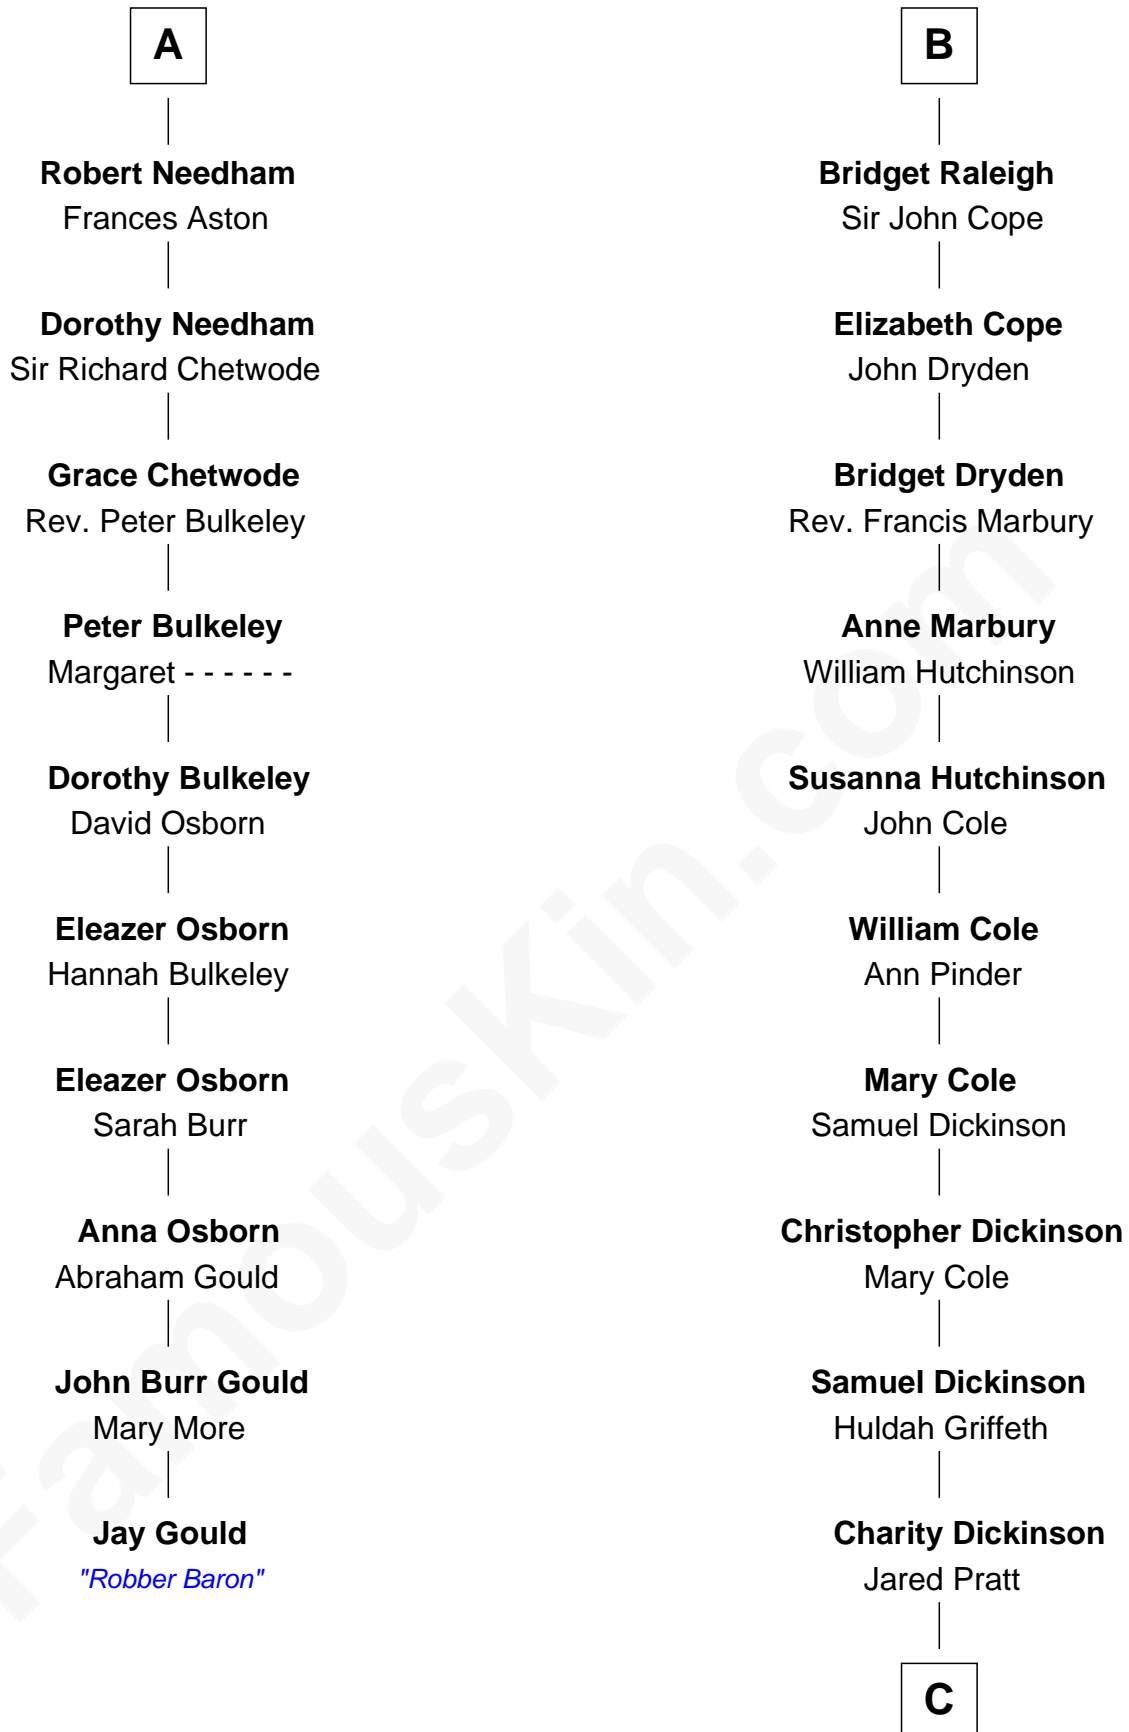

## Relationship Chart of

### Jay Gould

American Railroad "Robber Baron"

16th cousin 4 times removed of

**George Romney**

43rd Governor of Michigan

**C**

—  
**Parley Parker Pratt**

Mary Woods  
—

**Helaman Pratt**

Anna Johanna Dorothy Wilcken  
—

**Anna Amelia Pratt**

Gaskell Samuel Romney  
—

**George Romney**

*43rd Governor of Michigan*

FamousKin.com