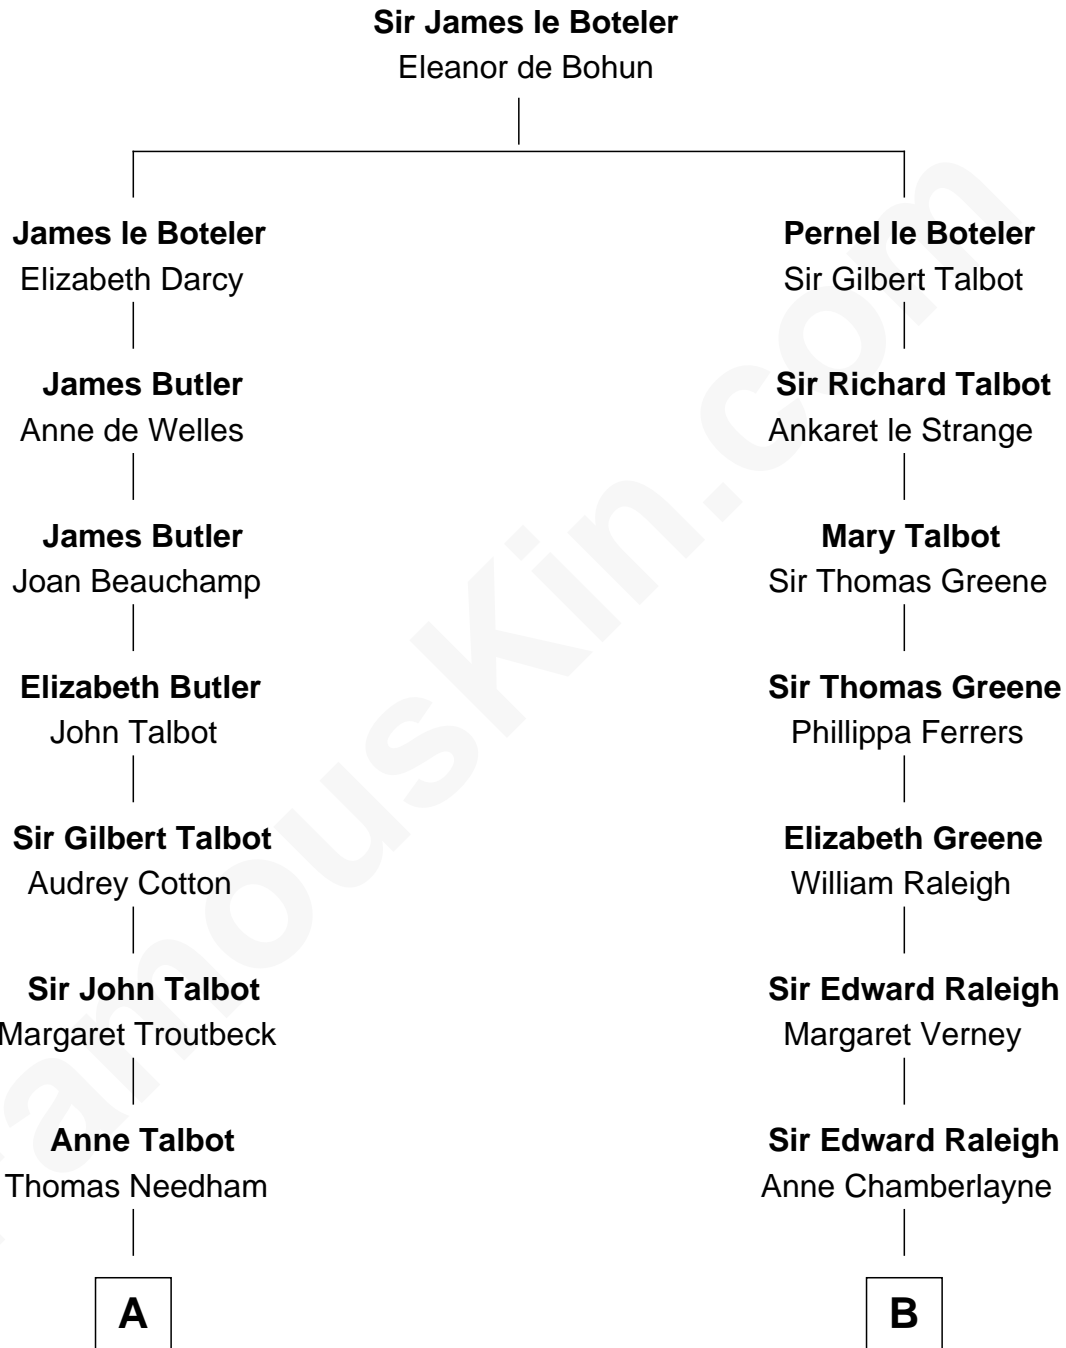

## Relationship Chart of

### Jay Gould

American Railroad "Robber Baron"

16th cousin 4 times removed of

**George Romney**

43rd Governor of Michigan

**C**

—  
**Parley Parker Pratt**

Mary Woods  
—

**Helaman Pratt**

Anna Johanna Dorothy Wilcken  
—

**Anna Amelia Pratt**

Gaskell Samuel Romney  
—

**George Romney**

*43rd Governor of Michigan*

FamousKin.com